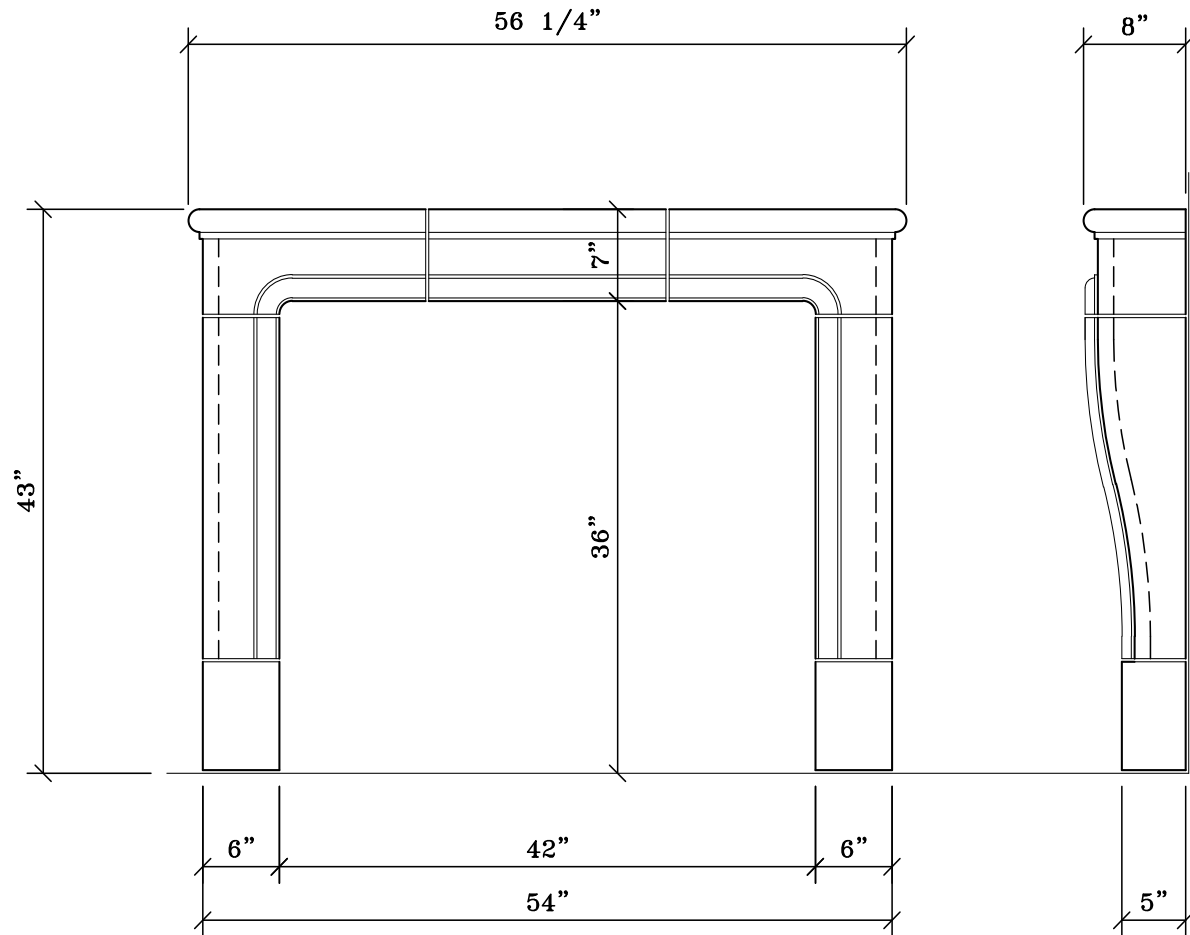

# HOBSON

Style: Transitional  
Formerly Fireplace #114

**FRONT VIEW**

**SIDE VIEW**

NOTE: DIMENSIONS MAY HAVE CHANGED SLIGHTLY FROM THE PREVIOUS CONDITION.  
 DIMENSIONS SHOWN HERE SUPERCEDE ALL PREVIOUS VERISONS OF THIS FIREPLACE.