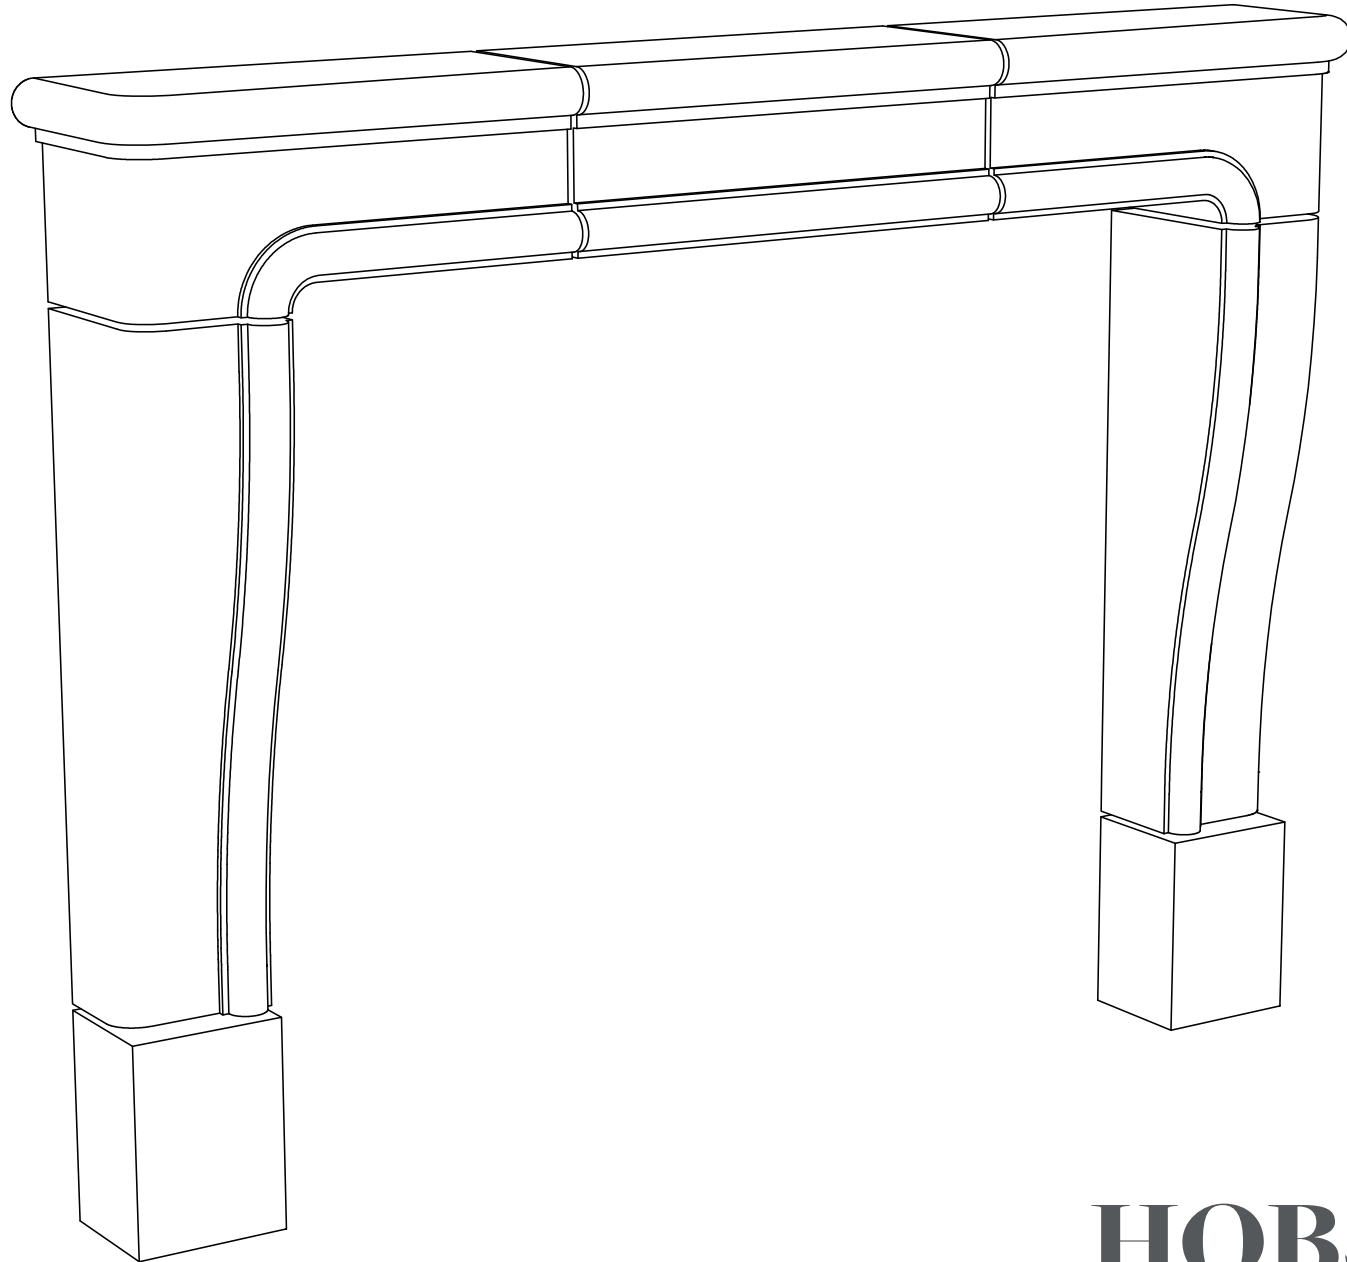

# HOBSON

**MATERIAL**  
BESPOKE STONE + TILE

[explorematerial.com](http://explorematerial.com)  
210.731.8453

# HOBSON

Style: Transitional  
Formerly Fireplace #114

**FRONT VIEW**

**SIDE VIEW**

NOTE: DIMENSIONS MAY HAVE CHANGED SLIGHTLY FROM THE PREVIOUS CONDITION.  
 DIMENSIONS SHOWN HERE SUPERCEDE ALL PREVIOUS VERISONS OF THIS FIREPLACE.

**MATERIAL**  
 BESPOKE STONE + TILE

explorematerial.com  
 210.731.8453

**HOBSON**

Style: Transitional  
 Formerly Fireplace #114