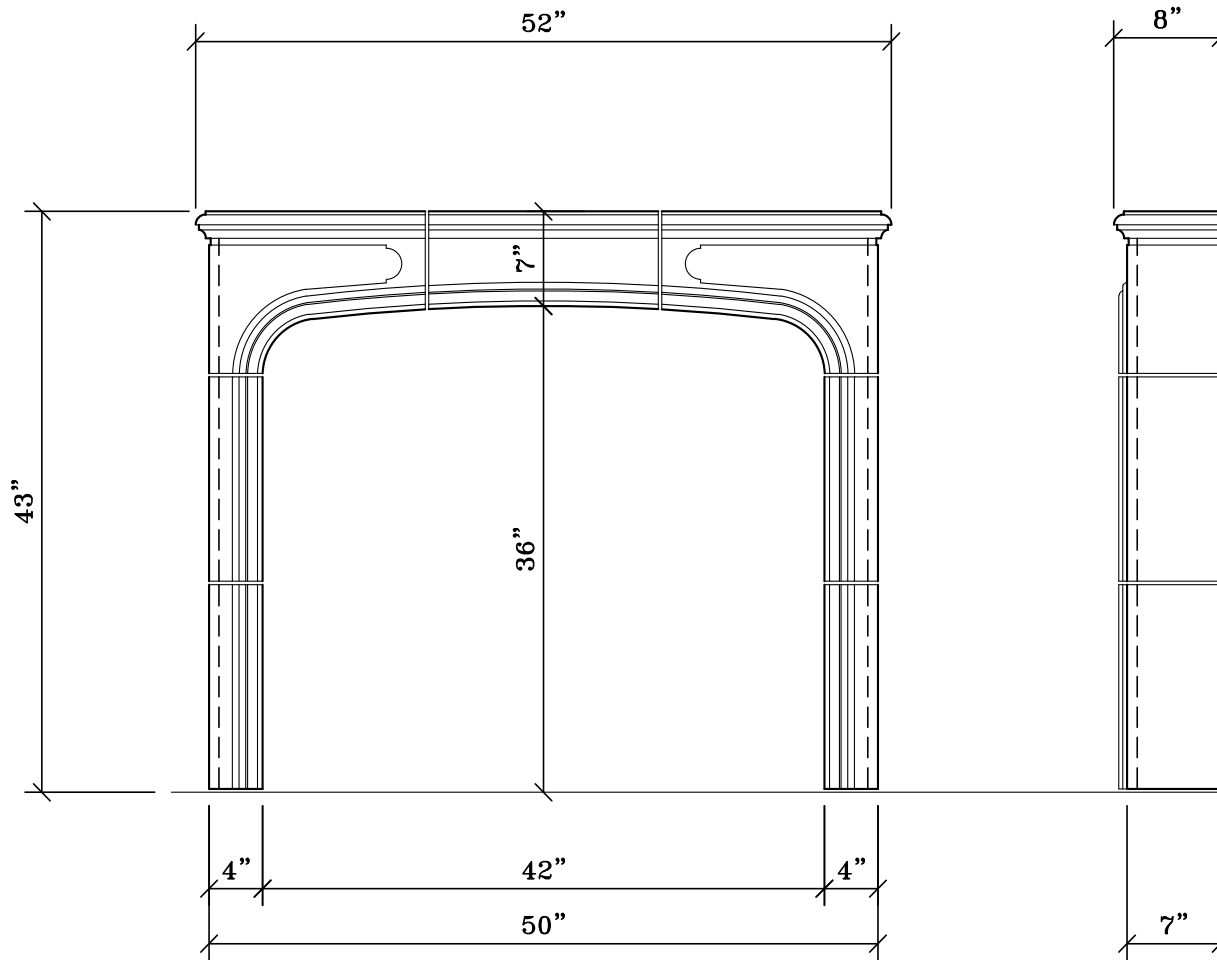

GOODWIN

MATERIAL
BESPOKE STONE + TILE

explorematerial.com
210.731.8453

GOODWIN

Style: Transitional
Formerly Fireplace #115

FRONT VIEW

SIDE VIEW

NOTE: DIMENSIONS MAY HAVE CHANGED SLIGHTLY FROM THE PREVIOUS CONDITION.
 DIMENSIONS SHOWN HERE SUPERCEDE ALL PREVIOUS VERISONS OF THIS FIREPLACE.