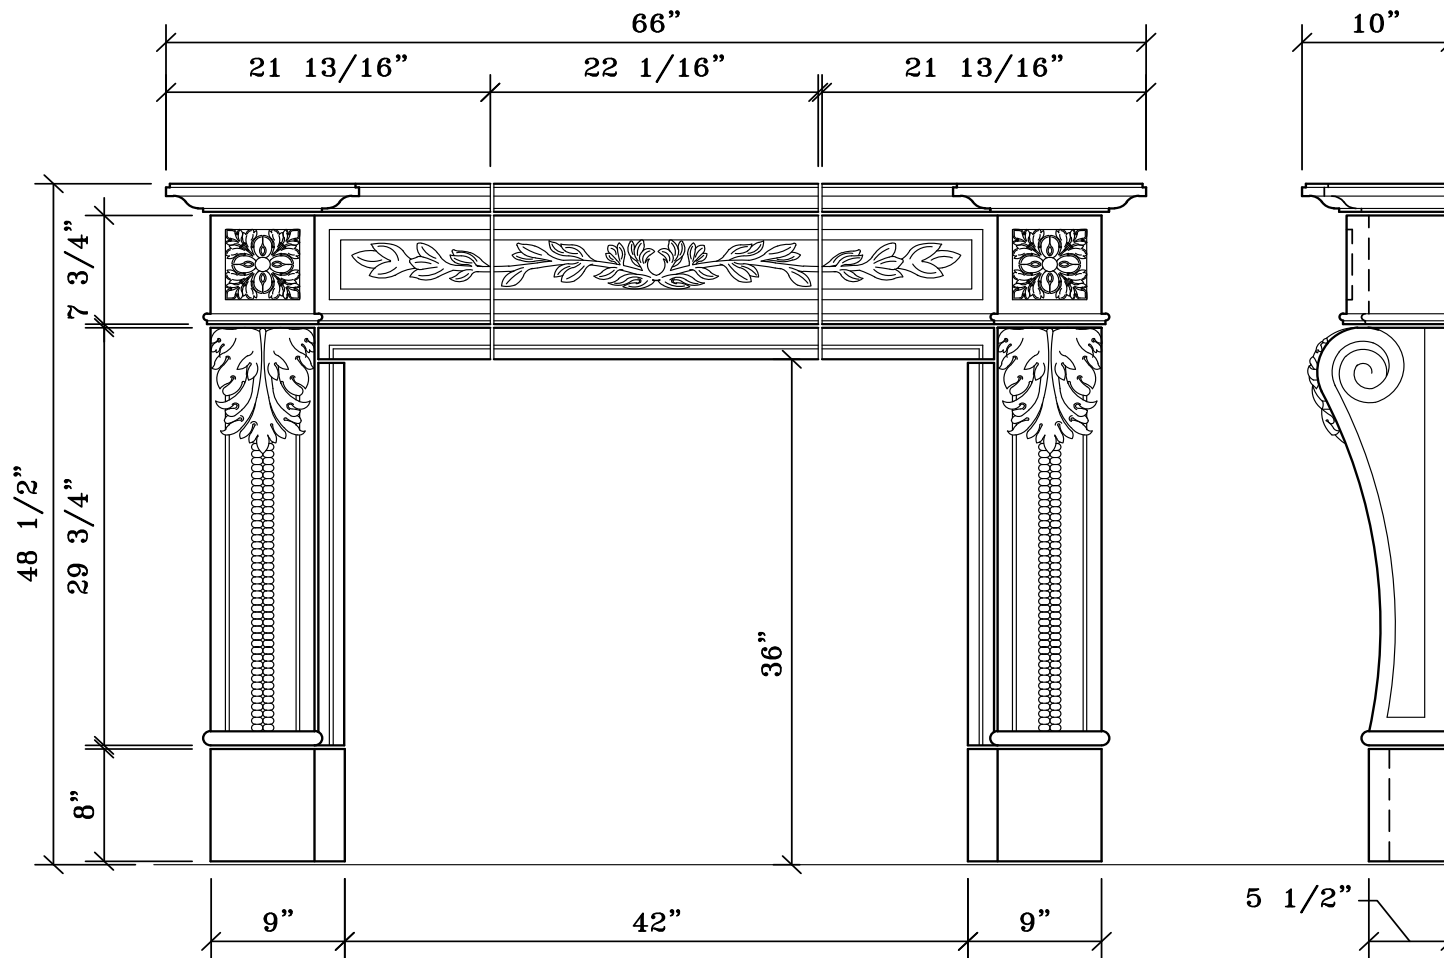

IVY

**MATERIAL**  
BESPOKE STONE + TILE

[explorematerial.com](http://explorematerial.com)  
210.731.8453

IVY

Style: Traditional  
Formerly Fireplace #403

**FRONT VIEW**

**SIDE VIEW**

NOTE: DIMENSIONS MAY HAVE CHANGED SLIGHTLY FROM THE PREVIOUS CONDITION.  
 DIMENSIONS SHOWN HERE SUPERCEDE ALL PREVIOUS VERISONS OF THIS FIREPLACE.