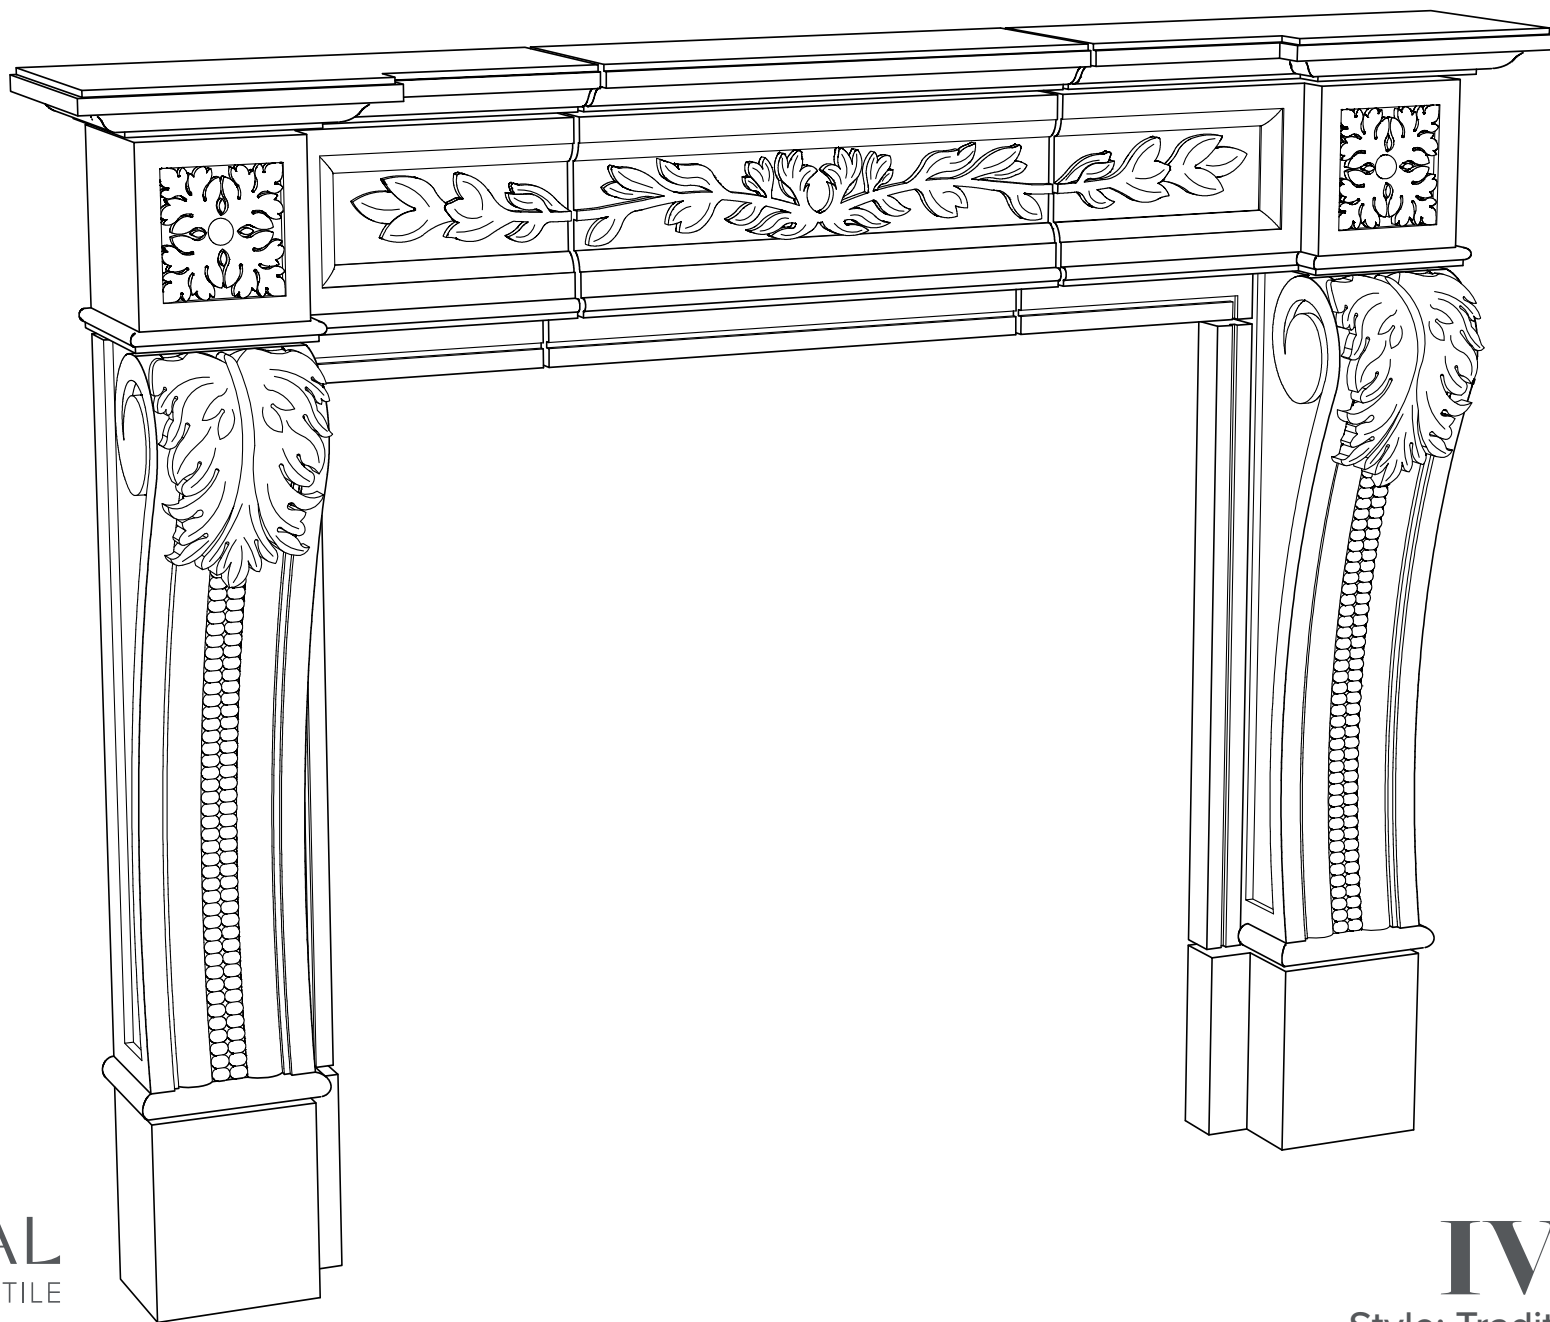

IVY

**MATERIAL**  
BESPOKE STONE + TILE

[explorematerial.com](http://explorematerial.com)  
210.731.8453

IVY

Style: Traditional  
Formerly Fireplace #403

**FRONT VIEW**

**SIDE VIEW**

NOTE: DIMENSIONS MAY HAVE CHANGED SLIGHTLY FROM THE PREVIOUS CONDITION.  
 DIMENSIONS SHOWN HERE SUPERCEDE ALL PREVIOUS VERISONS OF THIS FIREPLACE.

NUMBER OF PIECES MAY VARY WITH STONE SELECTION.

**MATERIAL**  
 BESPOKE STONE + TILE

explorematerial.com  
 210.731.8453

**IVY**

Style: Traditional  
 Formerly Fireplace #403