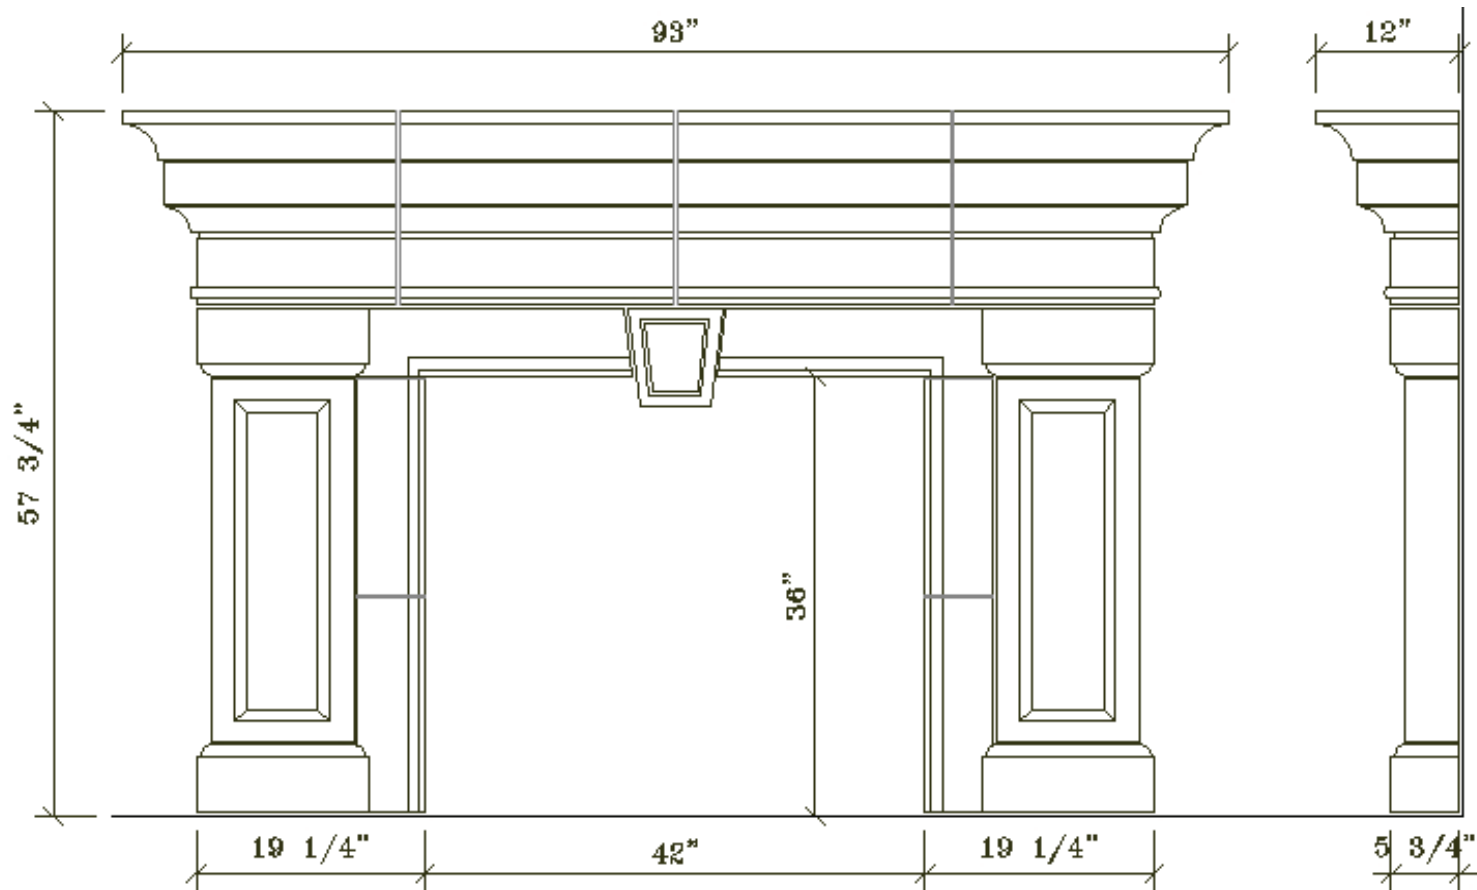

# CHESTNUT

Style: Traditional  
Formerly Fireplace #617

**FRONT VIEW**

**SIDE VIEW**

NOTE: DIMENSIONS MAY HAVE CHANGED SLIGHTLY FROM THE PREVIOUS CONDITION.  
 DIMENSIONS SHOWN HERE SUPERCEDE ALL PREVIOUS VERISONS OF THIS FIREPLACE.