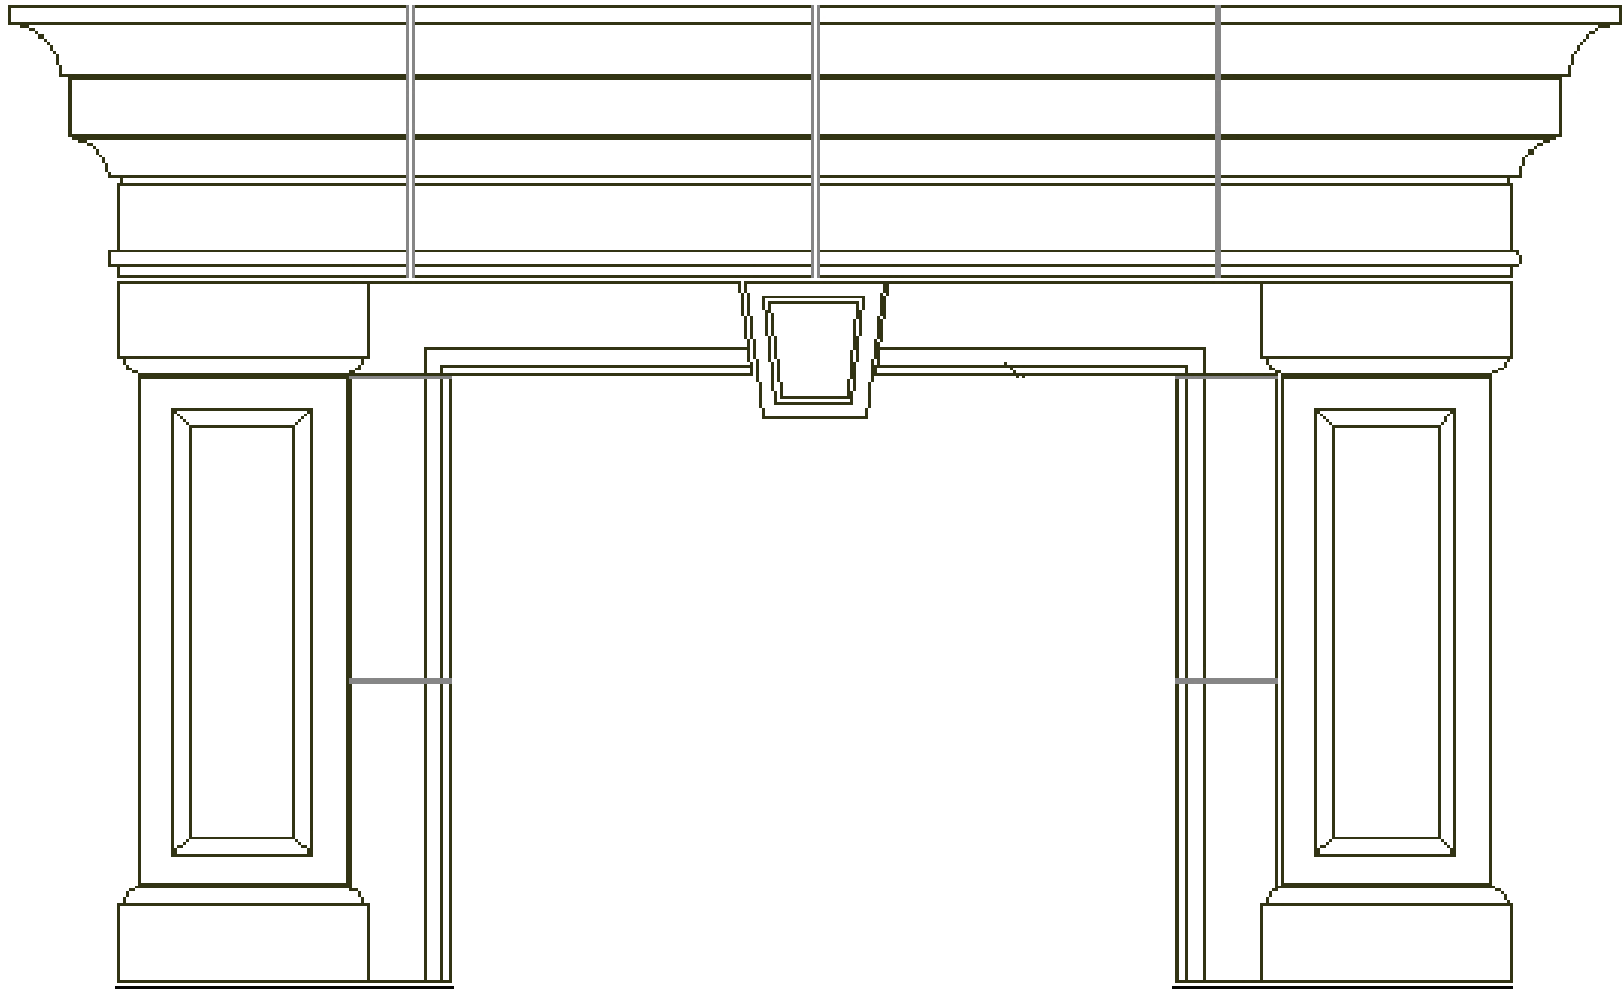

CHESTNUT

MATERIAL
BESPOKE STONE + TILE

explorematerial.com
210.731.8453

CHESTNUT

Style: Traditional
Formerly Fireplace #617