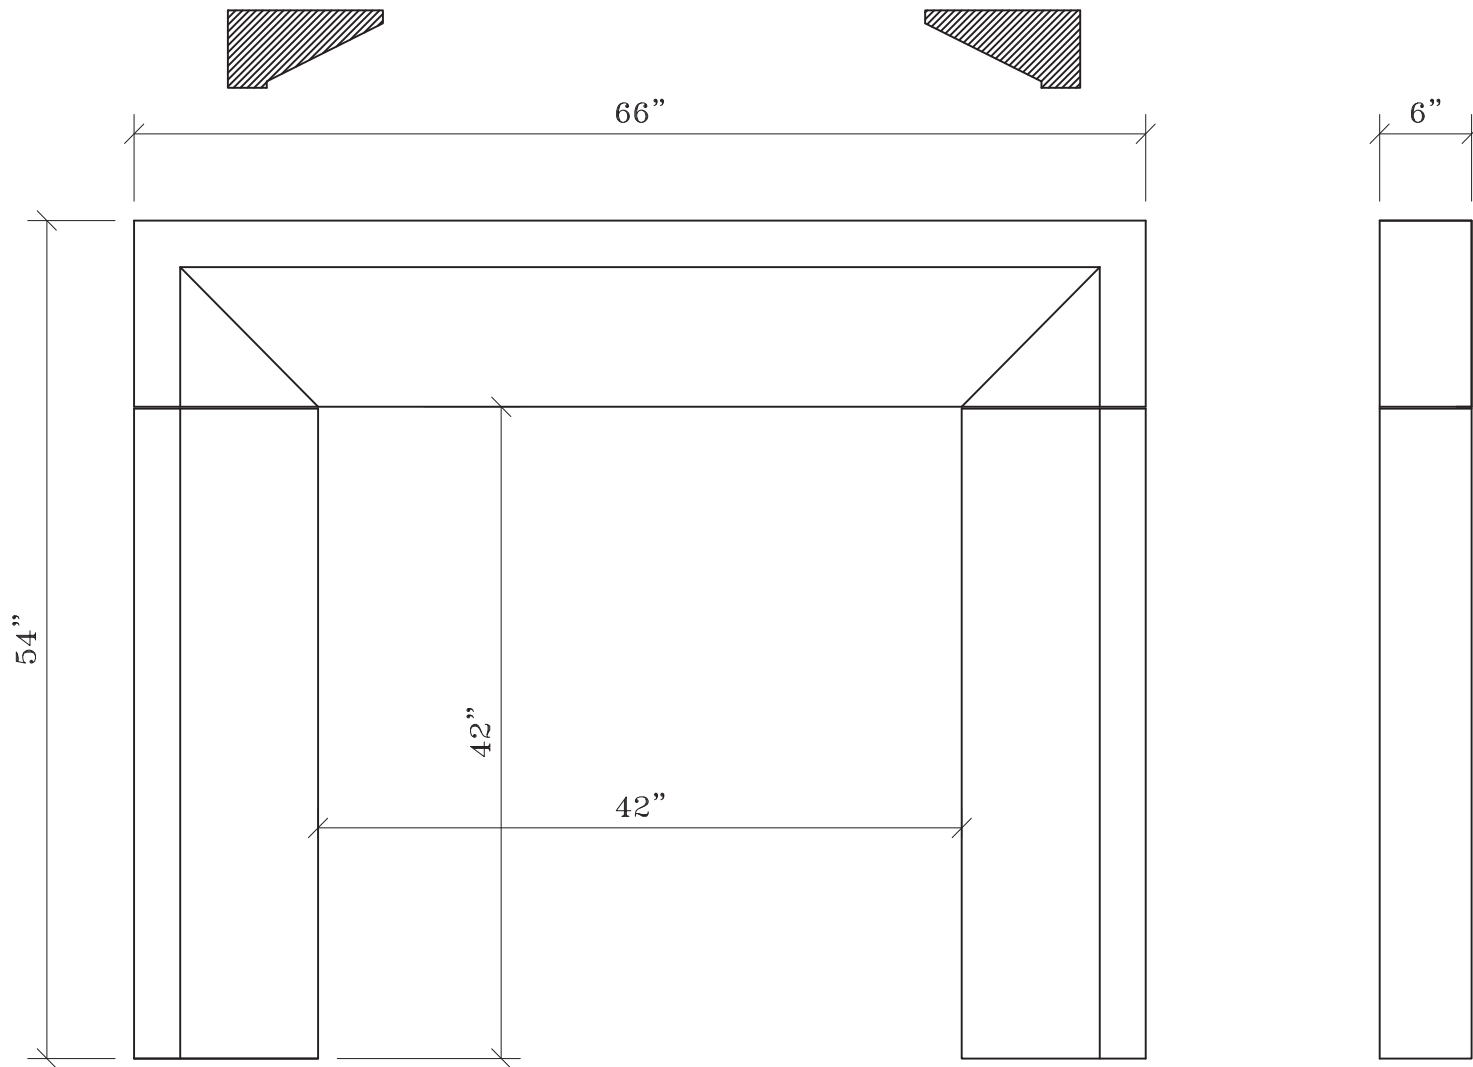

CHARLOTTE

MATERIAL
BESPOKE STONE + TILE

explorematerial.com
210.731.8453

CHARLOTTE

Style: Contemporary
Formerly Fireplace: MO-11

FRONT VIEW

SIDE VIEW

NOTE: DIMENSIONS MAY HAVE CHANGED SLIGHTLY FROM THE PREVIOUS CONDITION.
 DIMENSIONS SHOWN HERE SUPERCEDE ALL PREVIOUS VERISONS OF THIS FIREPLACE.