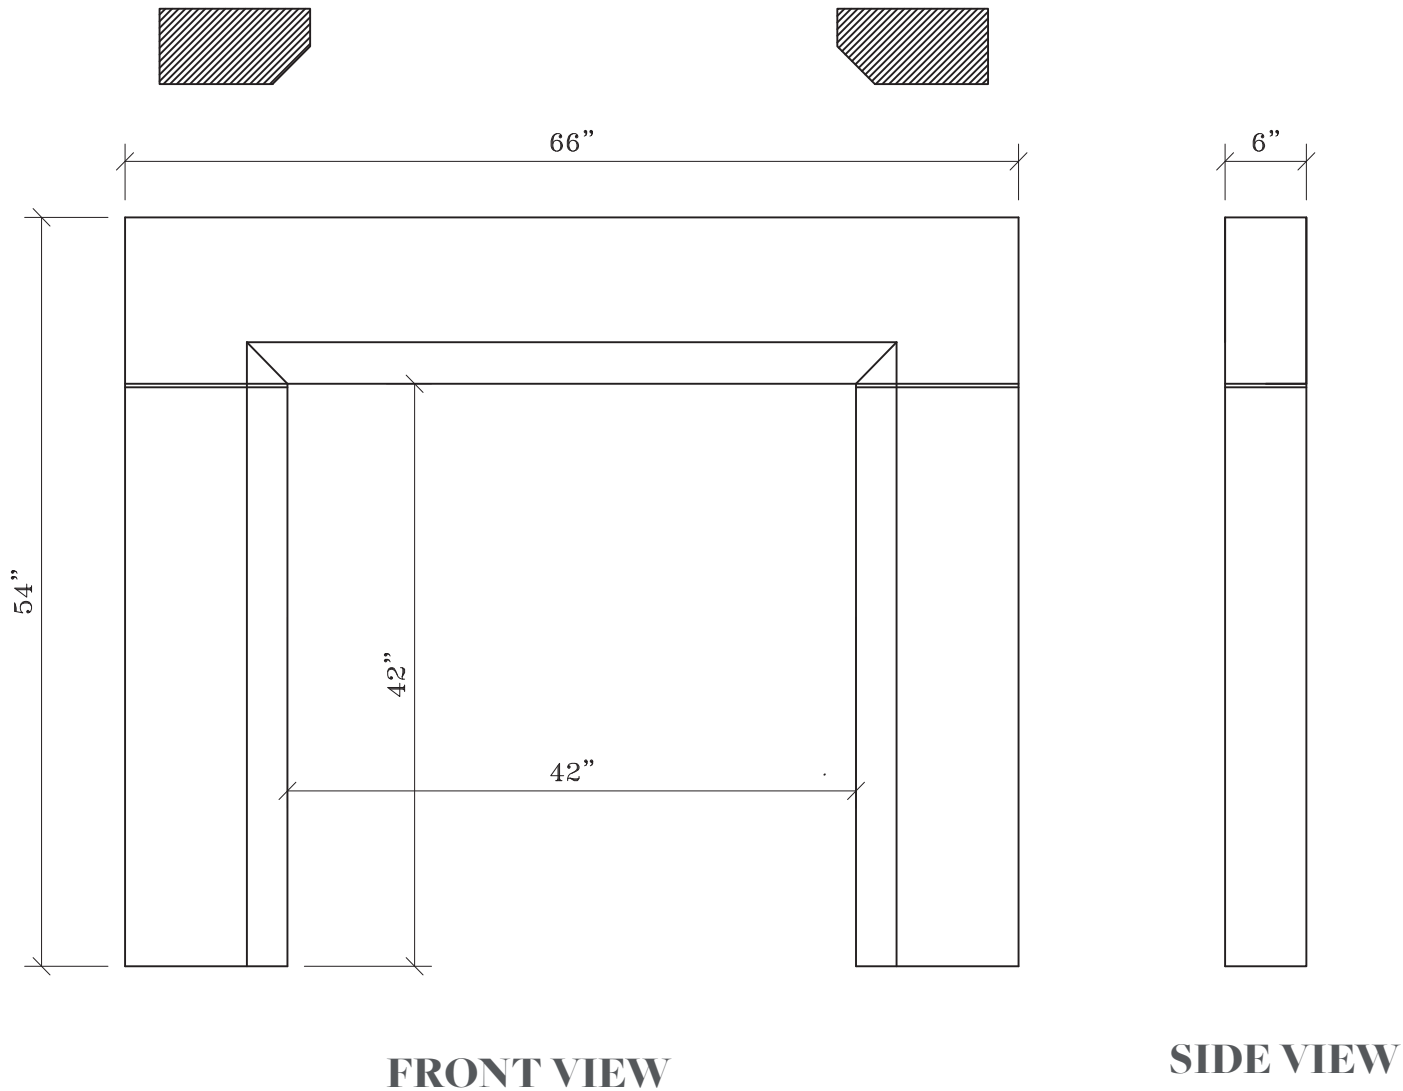

# DOVER

Style: Contemporary  
Formerly Fireplace: MO-1

NOTE: DIMENSIONS MAY HAVE CHANGED SLIGHTLY FROM THE PREVIOUS CONDITION.  
 DIMENSIONS SHOWN HERE SUPERCEDE ALL PREVIOUS VERISONS OF THIS FIREPLACE.