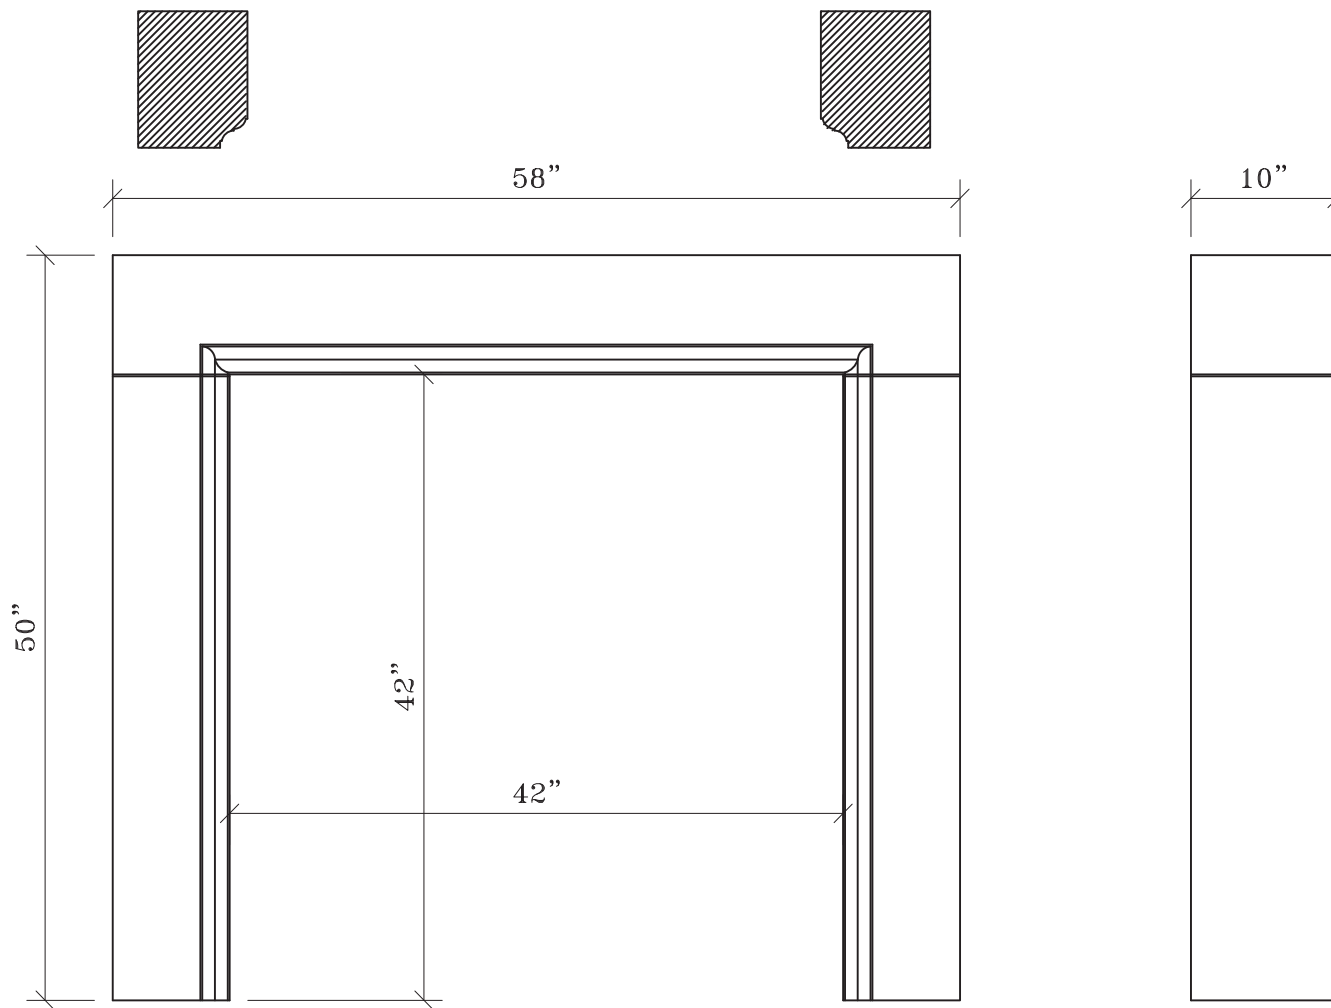

MONTPELIER

MATERIAL
BESPOKE STONE + TILE

explorematerial.com
210.731.8453

MONTPELIER

Style: Transitional
Formerly Fireplace: MO-29

FRONT VIEW

SIDE VIEW

NOTE: DIMENSIONS MAY HAVE CHANGED SLIGHTLY FROM THE PREVIOUS CONDITION.
 DIMENSIONS SHOWN HERE SUPERCEDE ALL PREVIOUS VERISONS OF THIS FIREPLACE.