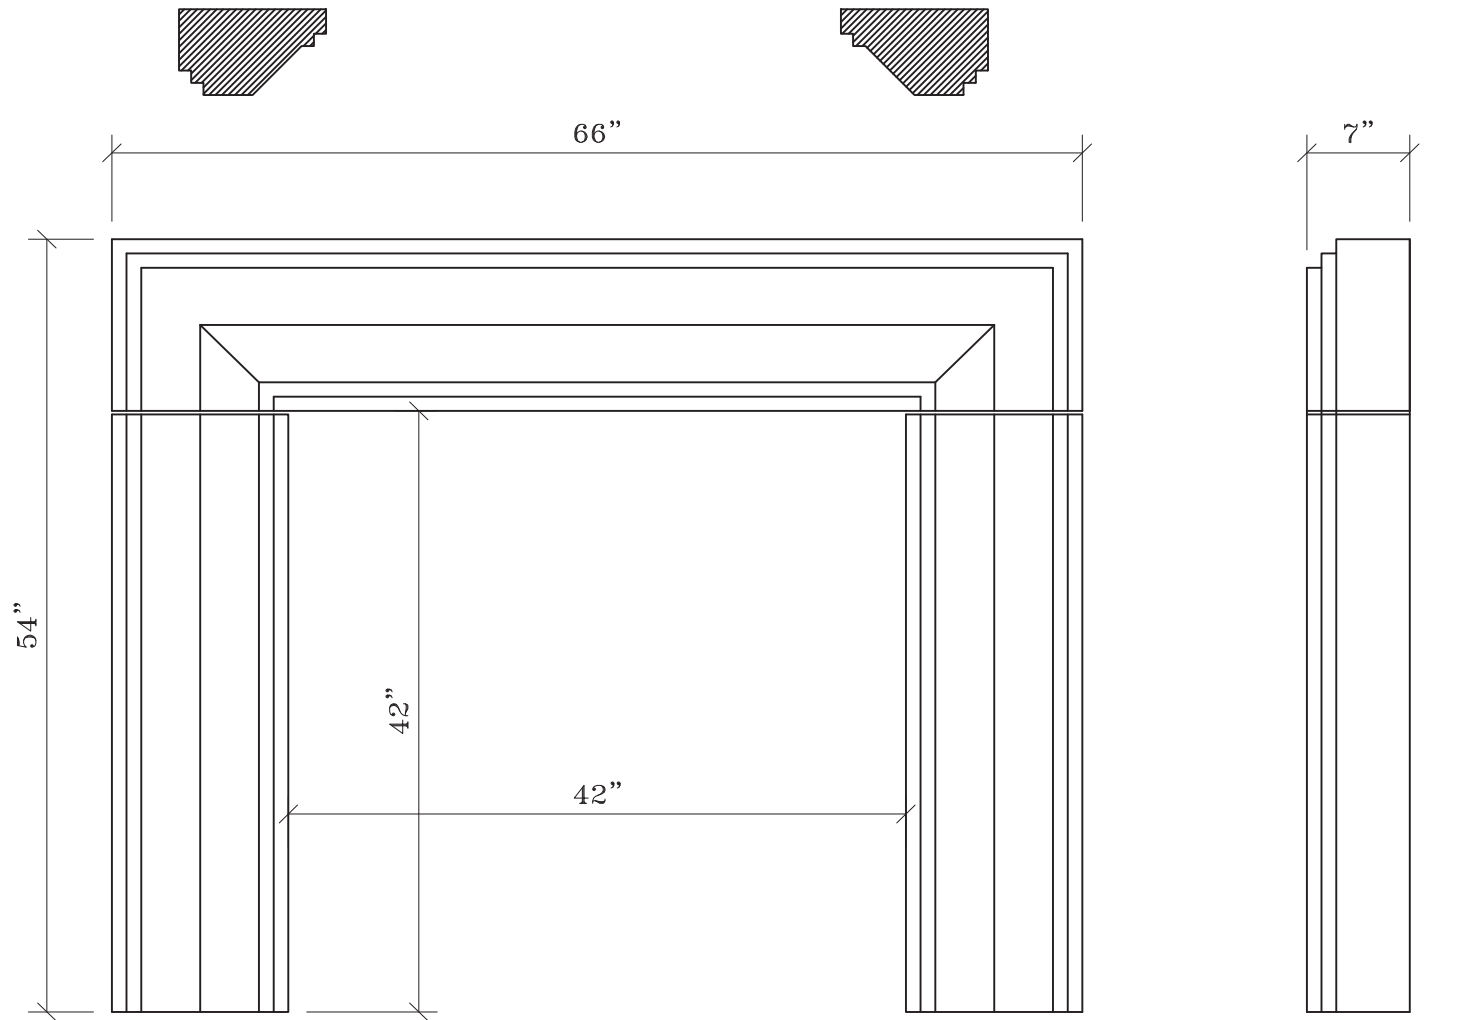

NEWPORT

MATERIAL
BESPOKE STONE + TILE

explorematerial.com
210.731.8453

NEWPORT

Style: Transitional
Formerly Fireplace: MO-4

FRONT VIEW

SIDE VIEW

NOTE: DIMENSIONS MAY HAVE CHANGED SLIGHTLY FROM THE PREVIOUS CONDITION.
 DIMENSIONS SHOWN HERE SUPERCEDE ALL PREVIOUS VERISONS OF THIS FIREPLACE.