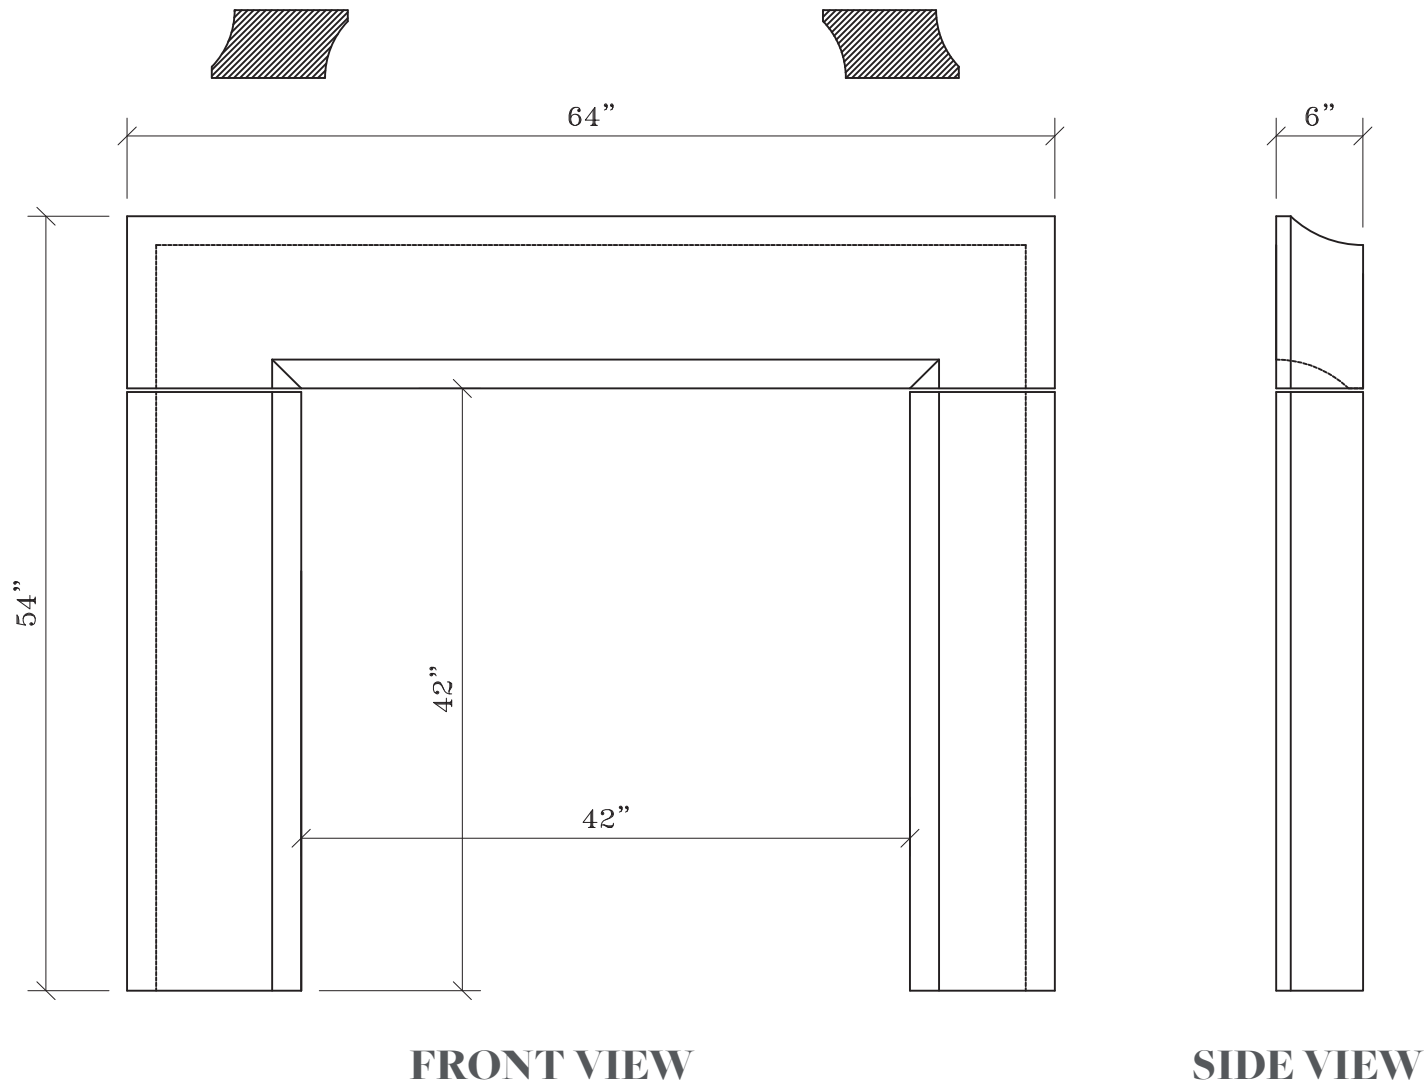

DURHAM

MATERIAL
BESPOKE STONE + TILE

explorematerial.com
210.731.8453

DURHAM

Style: Contemporary
Formerly Fireplace: MO-5

NOTE: DIMENSIONS MAY HAVE CHANGED SLIGHTLY FROM THE PREVIOUS CONDITION.
 DIMENSIONS SHOWN HERE SUPERCEDE ALL PREVIOUS VERISONS OF THIS FIREPLACE.