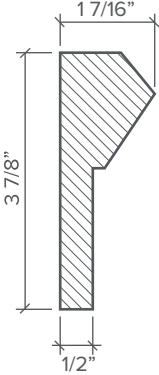

Craftsman

Standard Length: 12"

Available in Additional Colors & Custom Lengths

CROWN

CASE

PANEL

CHAIR RAIL

BASE