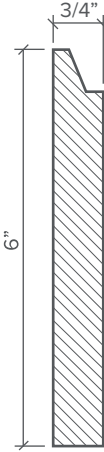

Craftsman

Standard Length: 12"

Available in Additional Colors & Custom Lengths

CROWN

CASE

PANEL

CHAIR RAIL

BASE