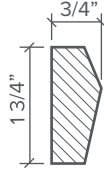

Craftsman

Standard Length: 12"

Available in Additional Colors & Custom Lengths

CROWN

CASE

PANEL

CHAIR RAIL

BASE