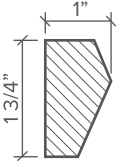

Craftsman

Standard Length: 12"

Available in Additional Colors & Custom Lengths

CROWN

CASE

PANEL

CHAIR RAIL

BASE