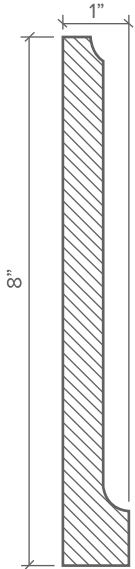

Provence

Standard Length: 12"

Available in Additional Colors & Custom Lengths

CROWN

CASE

PANEL

BASE

Shown in Argento Marble