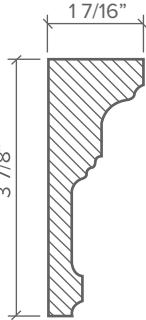

Provence

Standard Length: 12"

Available in Additional Colors & Custom Lengths

CROWN

CASE

PANEL

BASE

Shown in Argento Marble