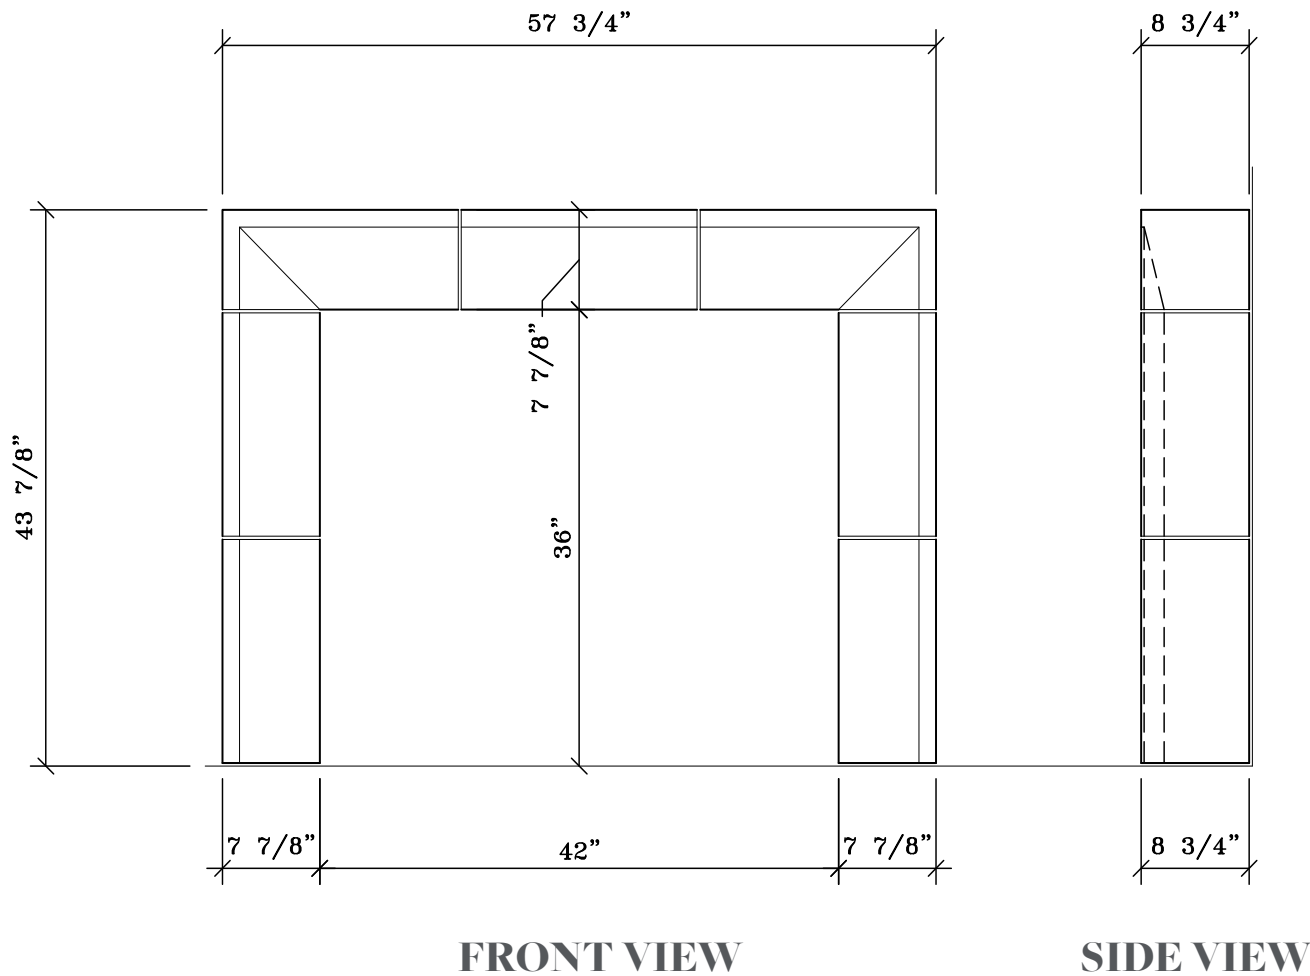

HAVEN

MATERIAL
BESPOKE STONE + TILE

explorematerial.com
210.731.8453

HAVEN
Style: Contemporary
Formerly Fireplace #101

NOTE: DIMENSIONS MAY HAVE CHANGED SLIGHTLY FROM THE PREVIOUS CONDITION.
 DIMENSIONS SHOWN HERE SUPERCEDE ALL PREVIOUS VERISONS OF THIS FIREPLACE.