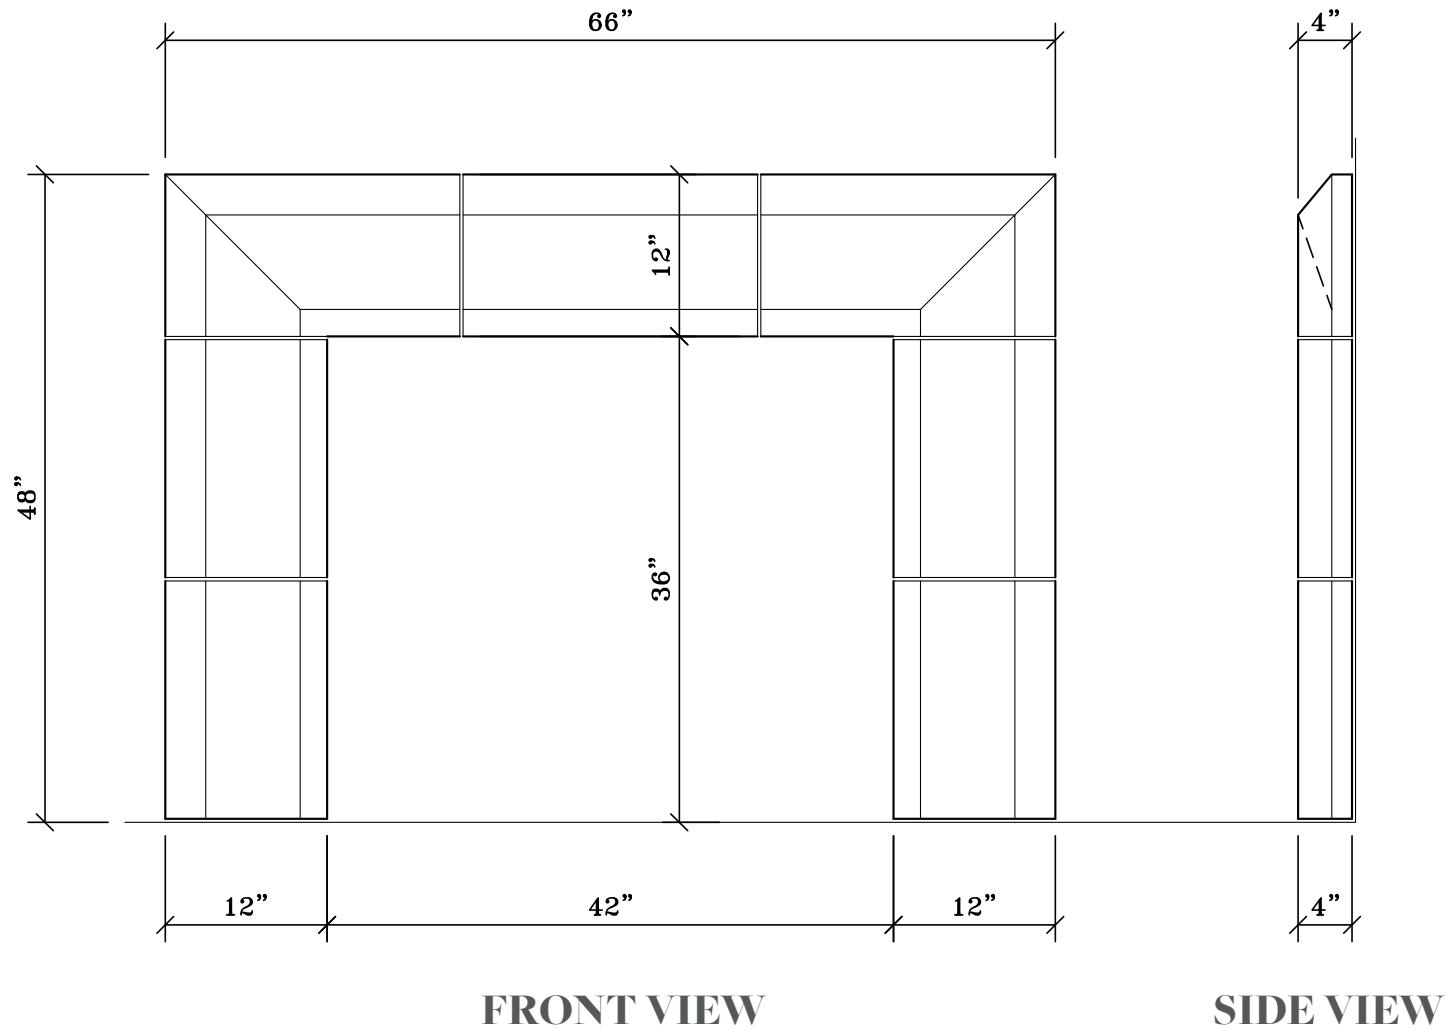

MERIDIAN

MATERIAL
BESPOKE STONE + TILE

explorematerial.com
210.731.8453

MERIDIAN

Style: Contemporary
Formerly Fireplace #102

NOTE: DIMENSIONS MAY HAVE CHANGED SLIGHTLY FROM THE PREVIOUS CONDITION.
 DIMENSIONS SHOWN HERE SUPERCEDE ALL PREVIOUS VERISONS OF THIS FIREPLACE.