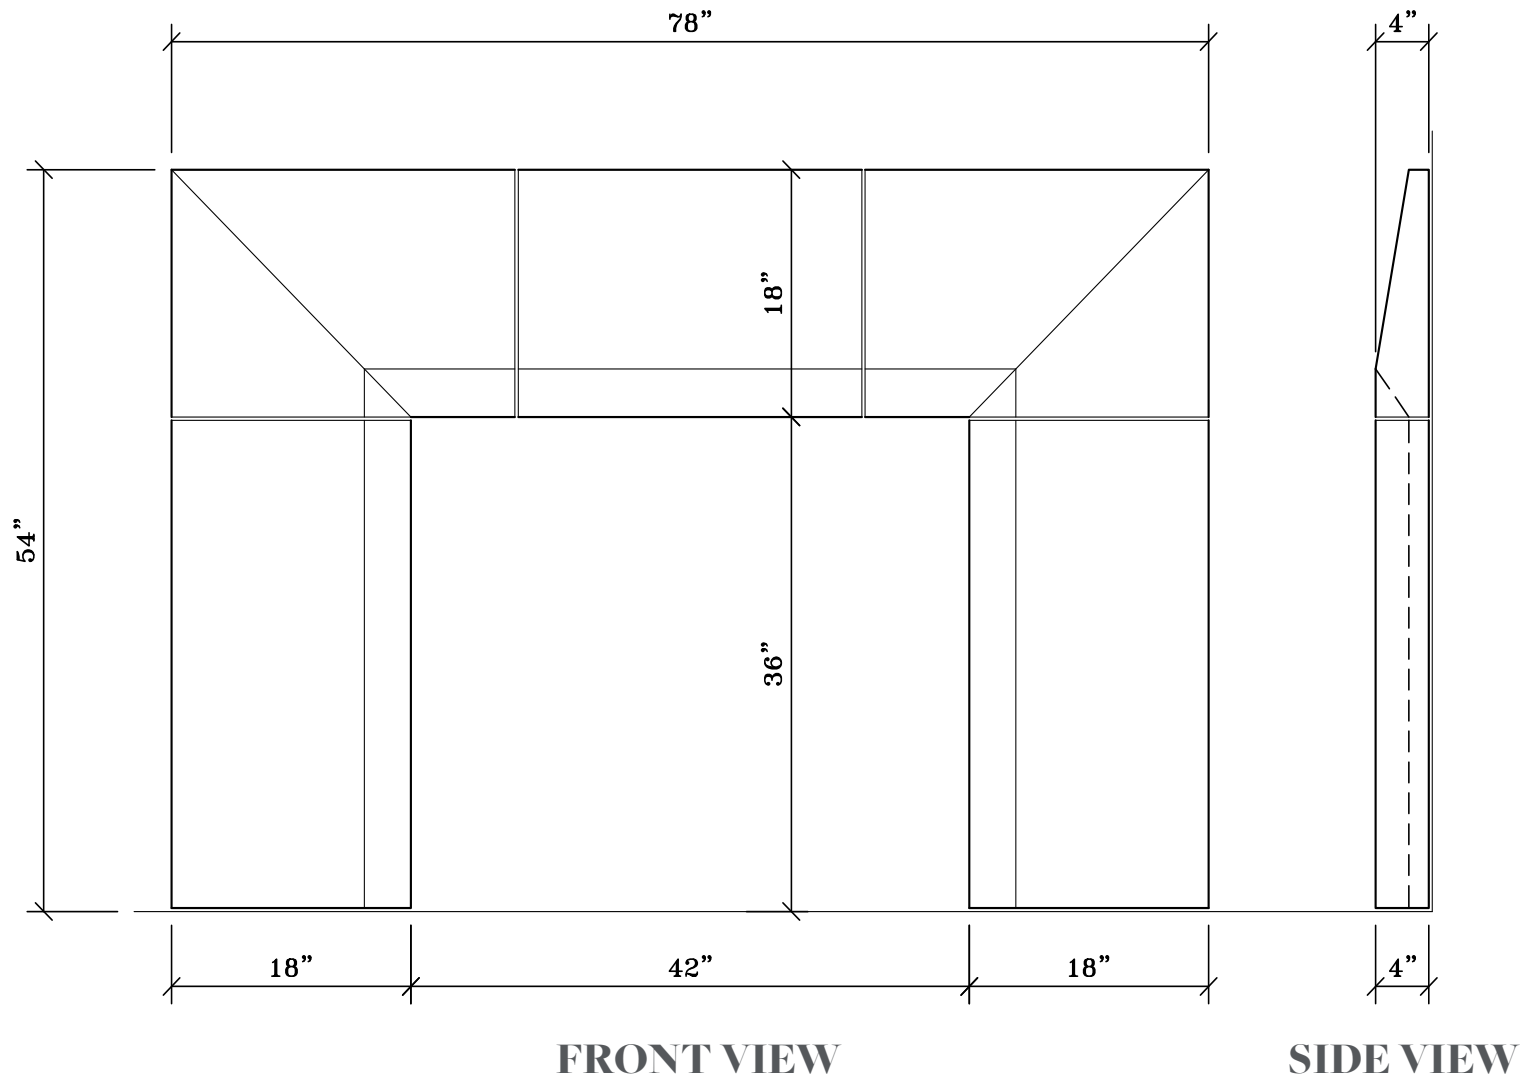

**OAK**

**MATERIAL**  
BESPOKE STONE + TILE

[explorematerial.com](http://explorematerial.com)  
210.731.8453

**OAK**

Style: Contemporary  
Formerly Fireplace #103

NOTE: DIMENSIONS MAY HAVE CHANGED SLIGHTLY FROM THE PREVIOUS CONDITION.  
 DIMENSIONS SHOWN HERE SUPERCEDE ALL PREVIOUS VERISONS OF THIS FIREPLACE.