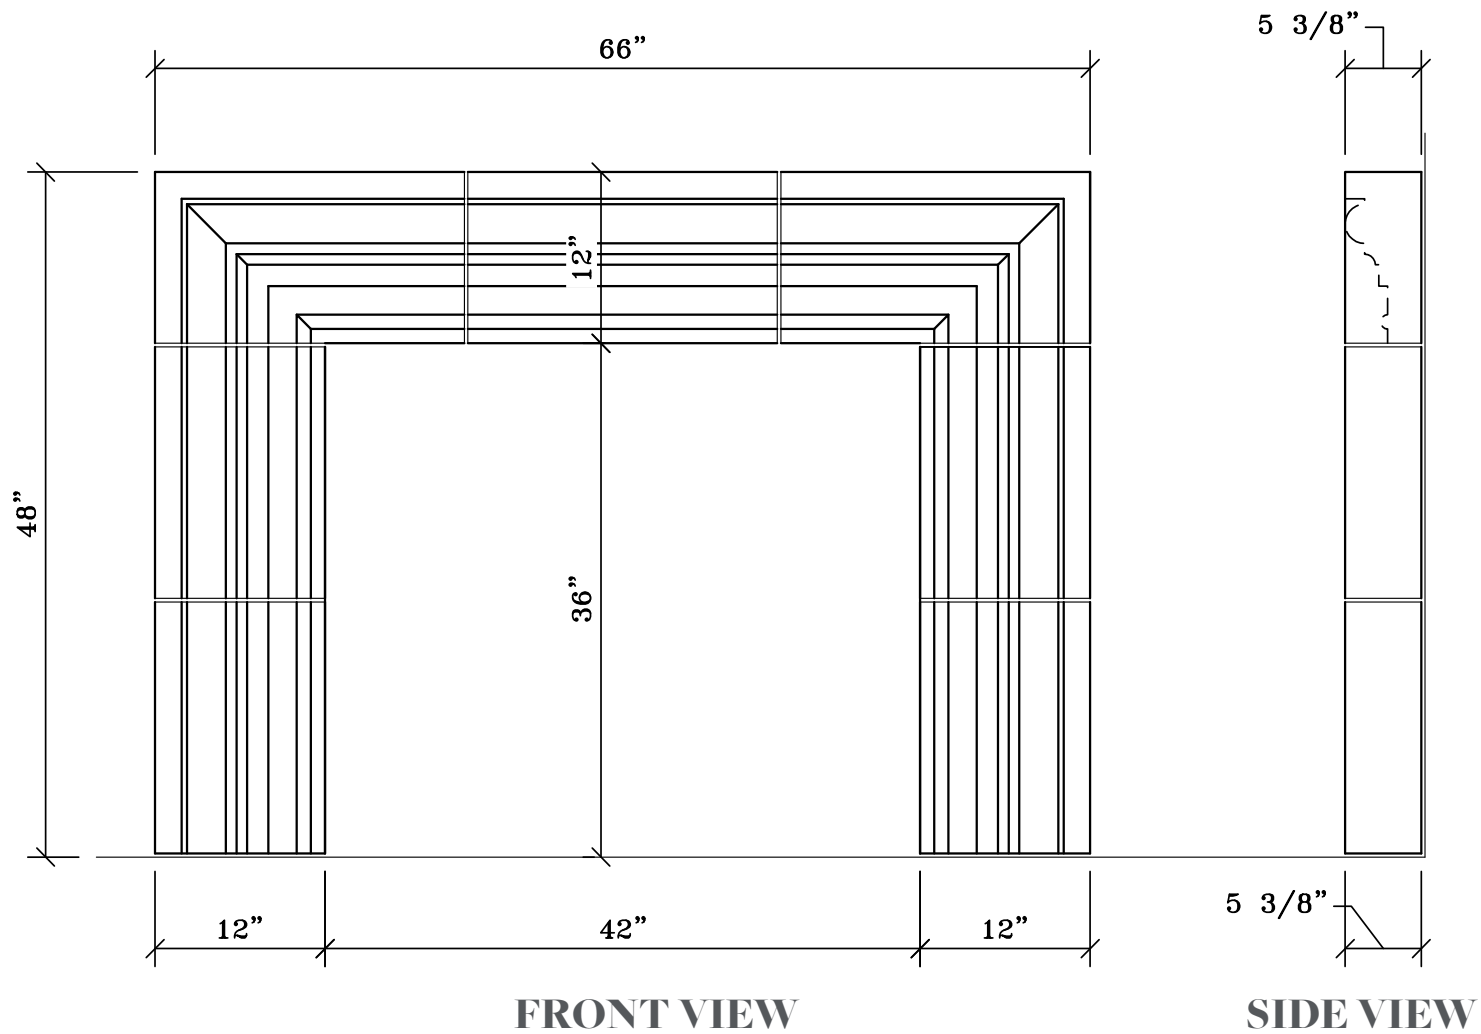

# FRESCO

Style: Transitional  
Formerly Fireplace #107

NOTE: DIMENSIONS MAY HAVE CHANGED SLIGHTLY FROM THE PREVIOUS CONDITION.  
 DIMENSIONS SHOWN HERE SUPERCEDE ALL PREVIOUS VERISONS OF THIS FIREPLACE.