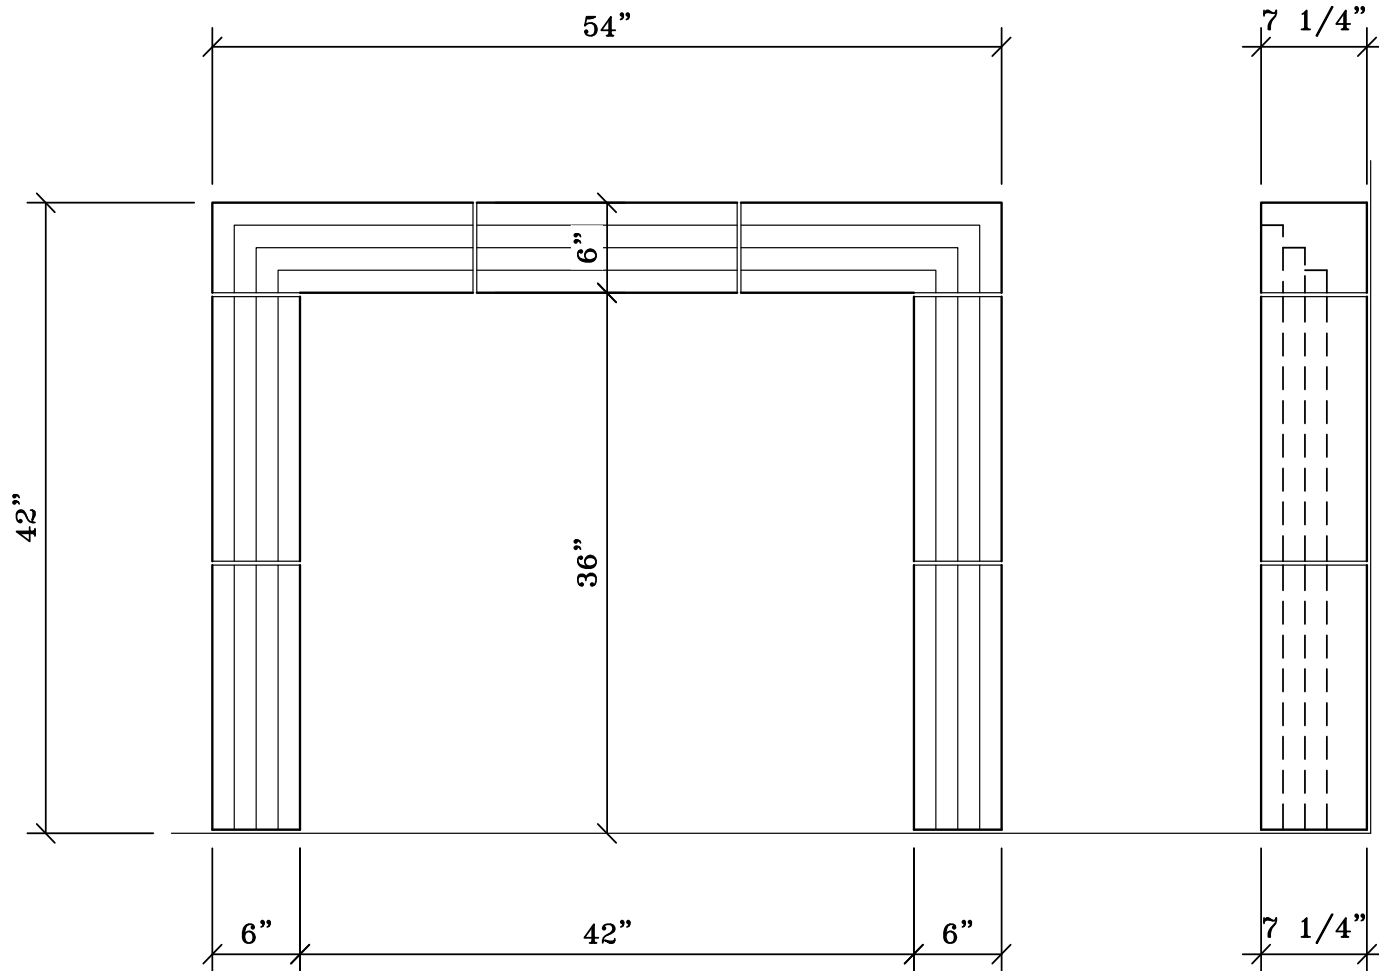

FAIRVIEW

MATERIAL
BESPOKE STONE + TILE

explorematerial.com
210.731.8453

FAIRVIEW

Style: Contemporary
Formerly Fireplace #108

FRONT VIEW

SIDE VIEW

NOTE: DIMENSIONS MAY HAVE CHANGED SLIGHTLY FROM THE PREVIOUS CONDITION.
 DIMENSIONS SHOWN HERE SUPERCEDE ALL PREVIOUS VERISONS OF THIS FIREPLACE.