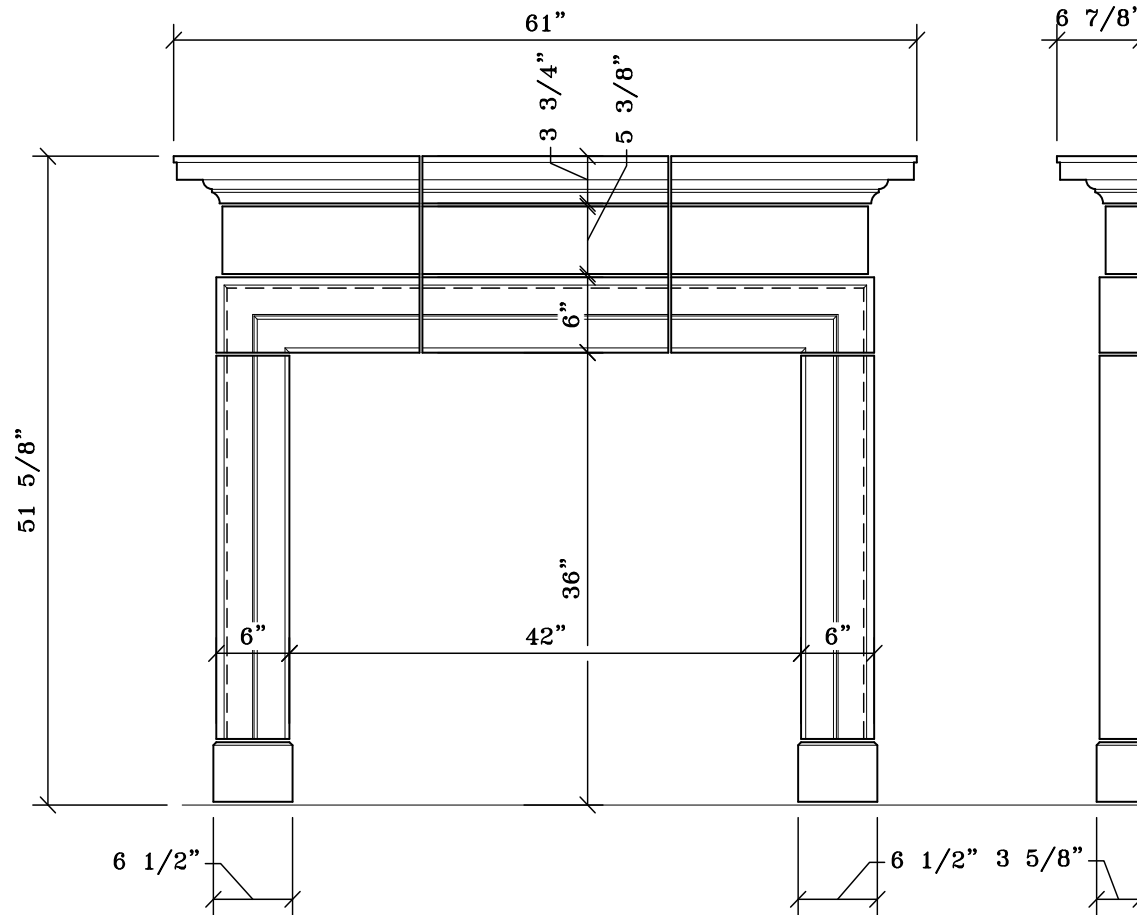

WESTBURY

MATERIAL
BESPOKE STONE + TILE

explorematerial.com
210.731.8453

WESTBURY

Style: Transitional
Formerly Fireplace #113

FRONT VIEW

SIDE VIEW

NOTE: DIMENSIONS MAY HAVE CHANGED SLIGHTLY FROM THE PREVIOUS CONDITION.
 DIMENSIONS SHOWN HERE SUPERCEDE ALL PREVIOUS VERISONS OF THIS FIREPLACE.