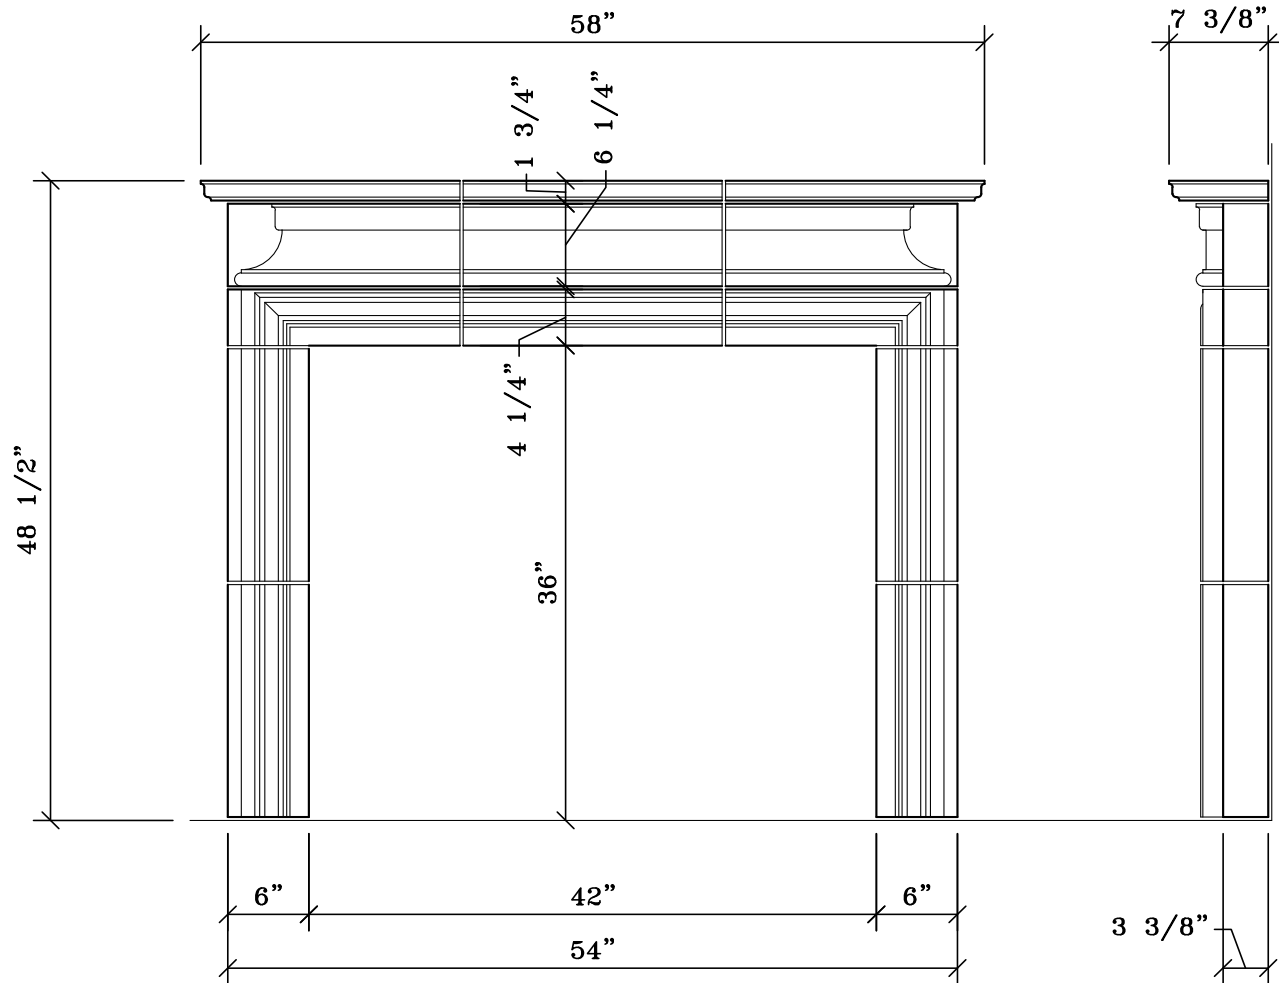

CALLAHAN

MATERIAL
BESPOKE STONE + TILE

explorematerial.com
210.731.8453

CALLAHAN

Style: Transitional
Formerly Fireplace #120

FRONT VIEW

SIDE VIEW

NOTE: DIMENSIONS MAY HAVE CHANGED SLIGHTLY FROM THE PREVIOUS CONDITION.
 DIMENSIONS SHOWN HERE SUPERCEDE ALL PREVIOUS VERISONS OF THIS FIREPLACE.