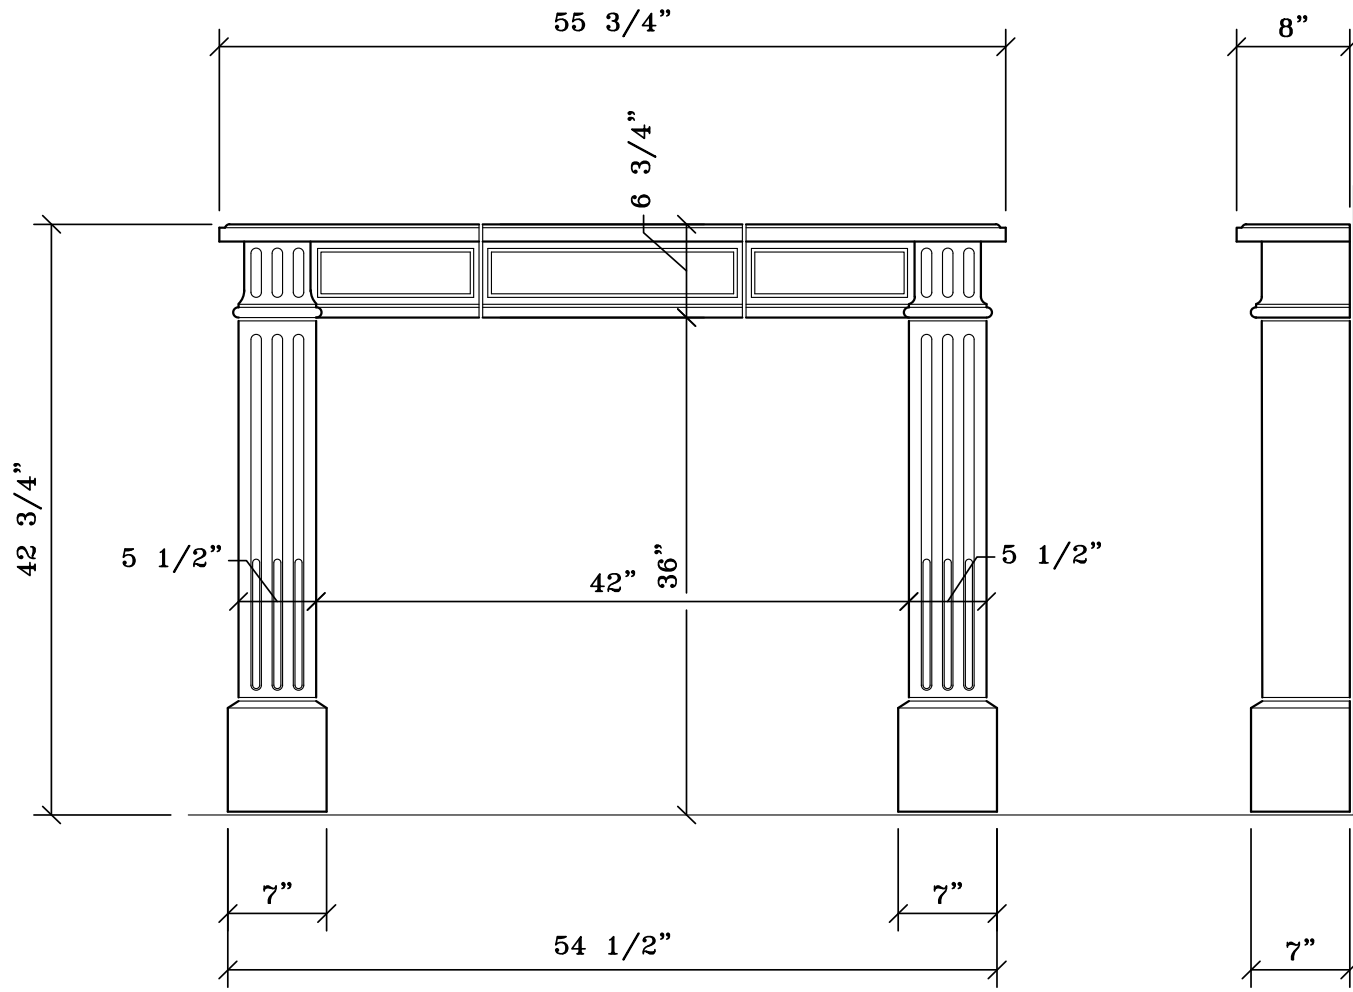

WESTBROOK

MATERIAL
BESPOKE STONE + TILE

explorematerial.com
210.731.8453

WESTBROOK

Style: Transitional
Formerly Fireplace #121

FRONT VIEW

SIDE VIEW

NOTE: DIMENSIONS MAY HAVE CHANGED SLIGHTLY FROM THE PREVIOUS CONDITION.
 DIMENSIONS SHOWN HERE SUPERCEDE ALL PREVIOUS VERISONS OF THIS FIREPLACE.