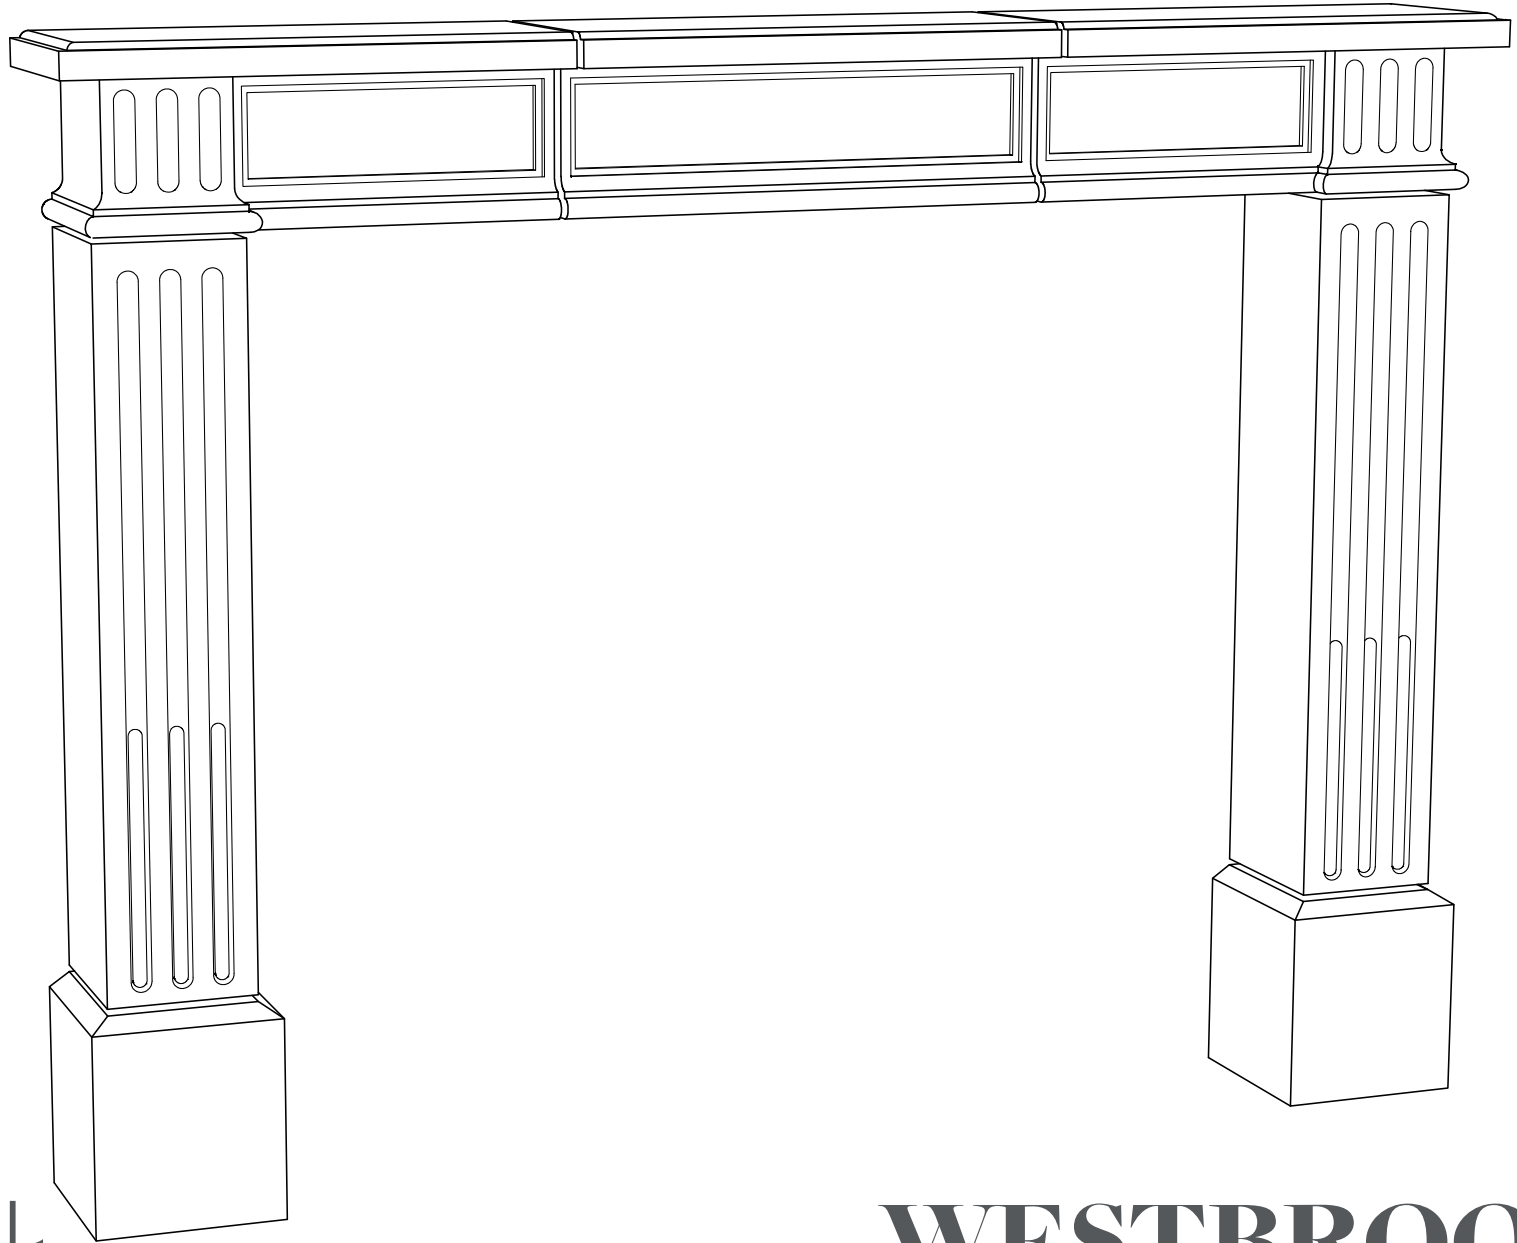

WESTBROOK

MATERIAL
BESPOKE STONE + TILE

explorematerial.com
210.731.8453

WESTBROOK

Style: Transitional
Formerly Fireplace #121

FRONT VIEW

SIDE VIEW

NOTE: DIMENSIONS MAY HAVE CHANGED SLIGHTLY FROM THE PREVIOUS CONDITION.
 DIMENSIONS SHOWN HERE SUPERCEDE ALL PREVIOUS VERISONS OF THIS FIREPLACE.

MATERIAL
 BESPOKE STONE + TILE

explorematerial.com
 210.731.8453

WESTBROOK

Style: Transitional
 Formerly Fireplace #121