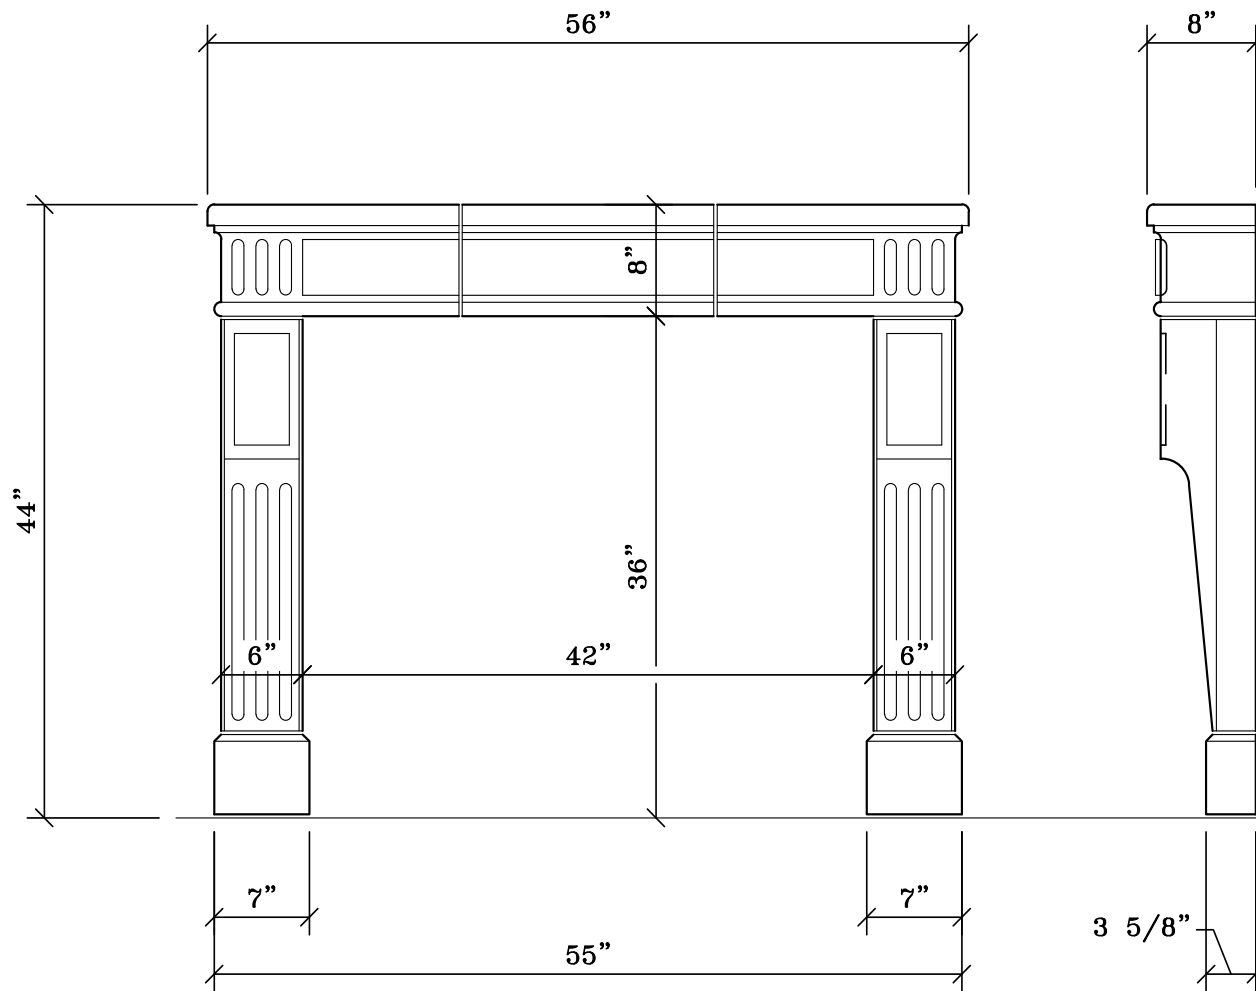

# GREENHILL

Style: Transitional  
Formerly Fireplace #122

**FRONT VIEW**

**SIDE VIEW**

NOTE: DIMENSIONS MAY HAVE CHANGED SLIGHTLY FROM THE PREVIOUS CONDITION.  
 DIMENSIONS SHOWN HERE SUPERCEDE ALL PREVIOUS VERISONS OF THIS FIREPLACE.