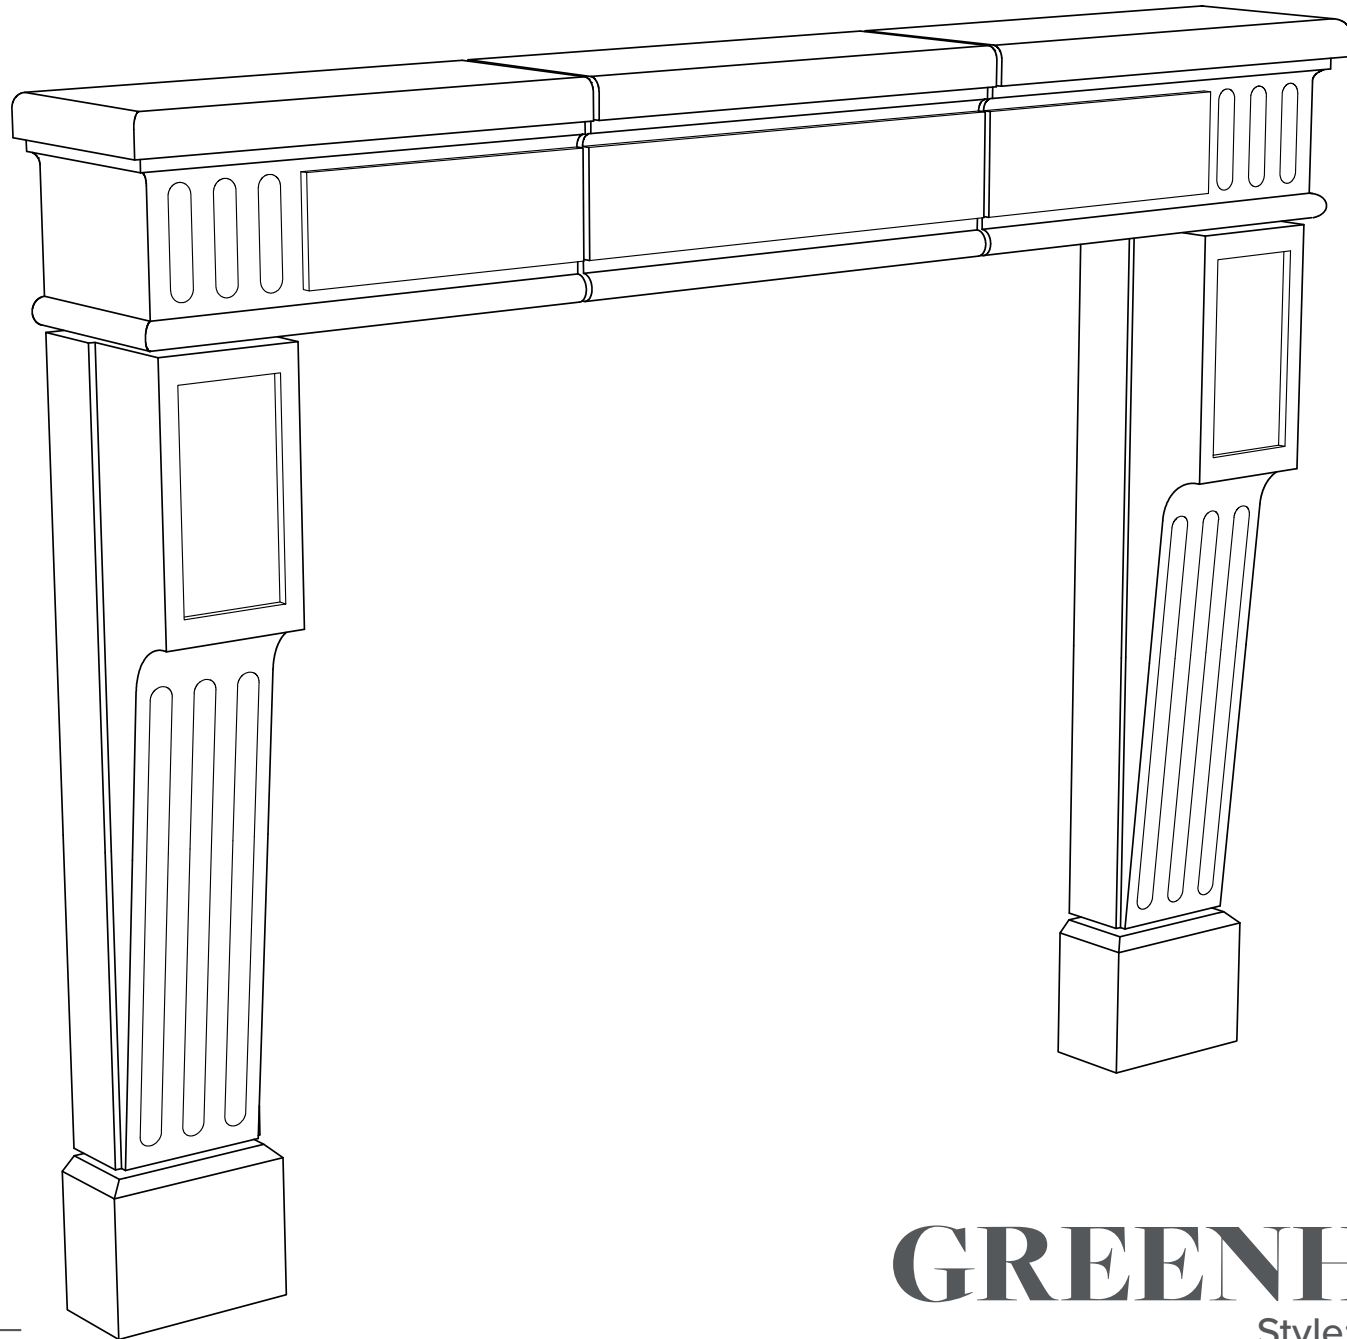

# GREENHILL

**MATERIAL**  
BESPOKE STONE + TILE

[explorematerial.com](http://explorematerial.com)  
210.731.8453

# GREENHILL

Style: Transitional  
Formerly Fireplace #122

**FRONT VIEW**

**SIDE VIEW**

NOTE: DIMENSIONS MAY HAVE CHANGED SLIGHTLY FROM THE PREVIOUS CONDITION.  
 DIMENSIONS SHOWN HERE SUPERCEDE ALL PREVIOUS VERISONS OF THIS FIREPLACE.