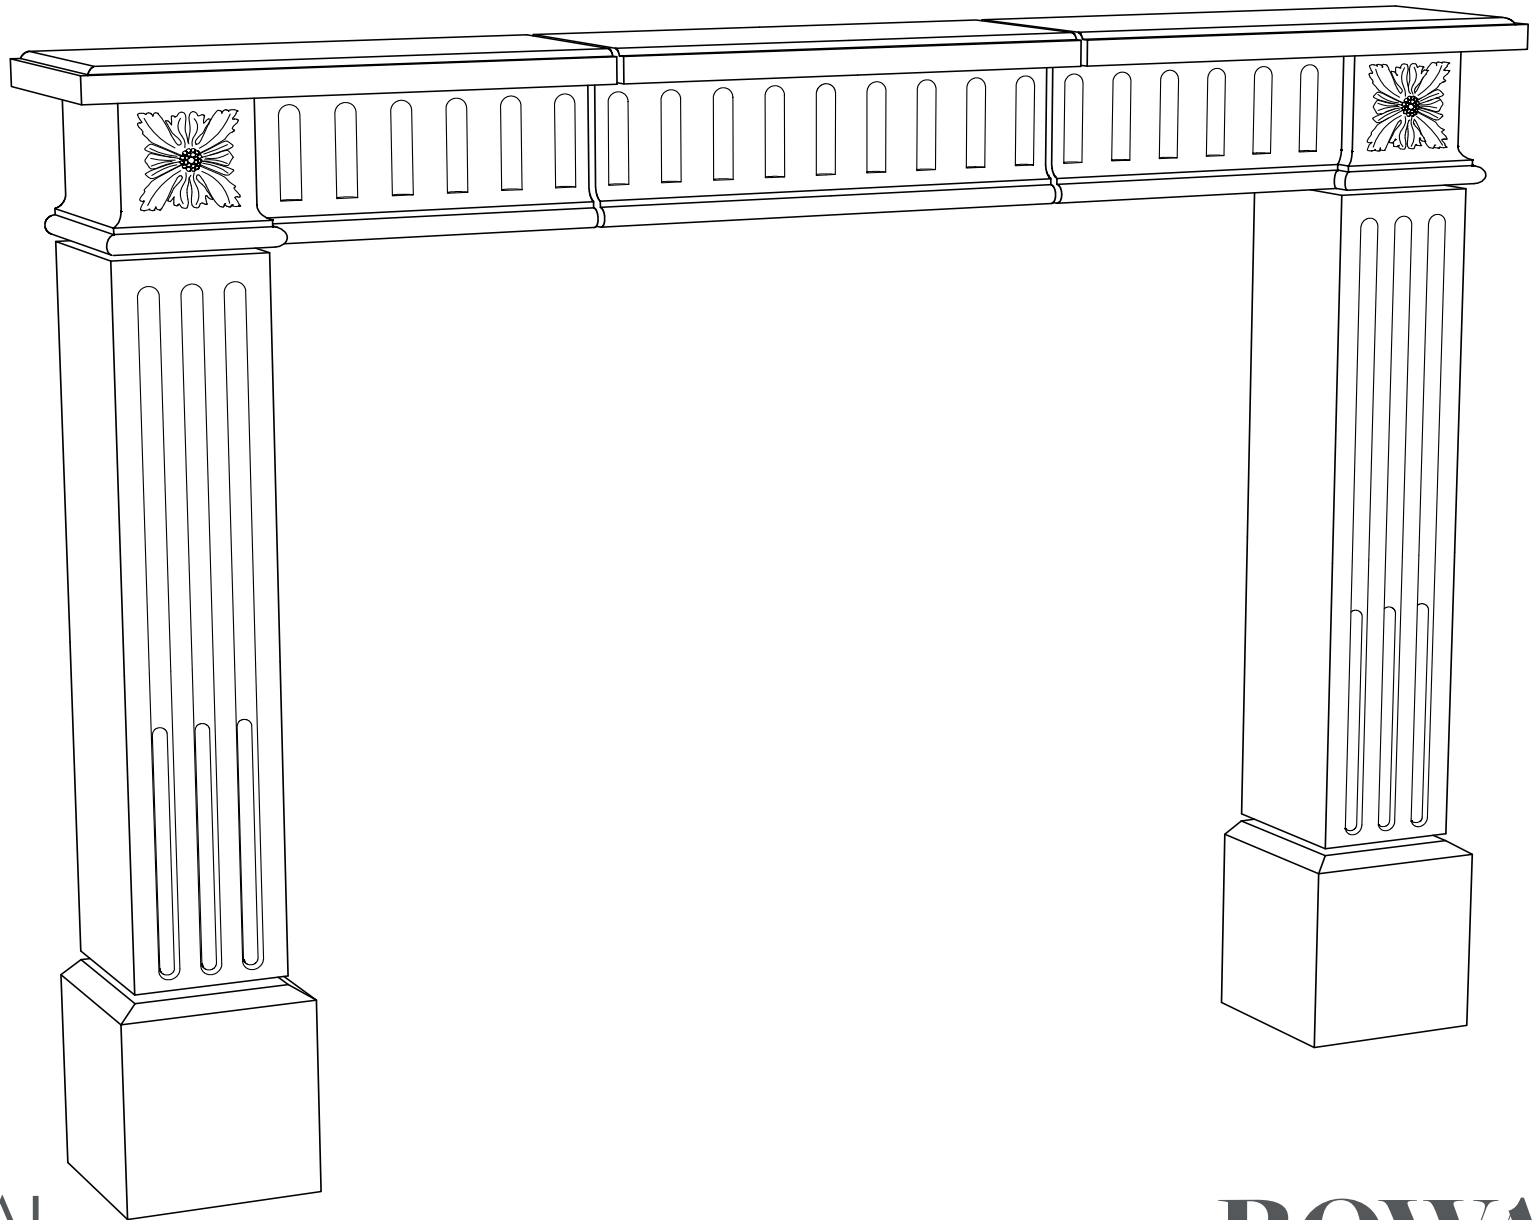

ROWAN

MATERIAL
BESPOKE STONE + TILE

explorematerial.com
210.731.8453

ROWAN

Style: Transitional
Formerly Fireplace #123

FRONT VIEW

SIDE VIEW

NOTE: DIMENSIONS MAY HAVE CHANGED SLIGHTLY FROM THE PREVIOUS CONDITION.
 DIMENSIONS SHOWN HERE SUPERCEDE ALL PREVIOUS VERISONS OF THIS FIREPLACE.

MATERIAL
 BESPOKE STONE + TILE

explorematerial.com
 210.731.8453

ROWAN

Style: Transitional
 Formerly Fireplace #123