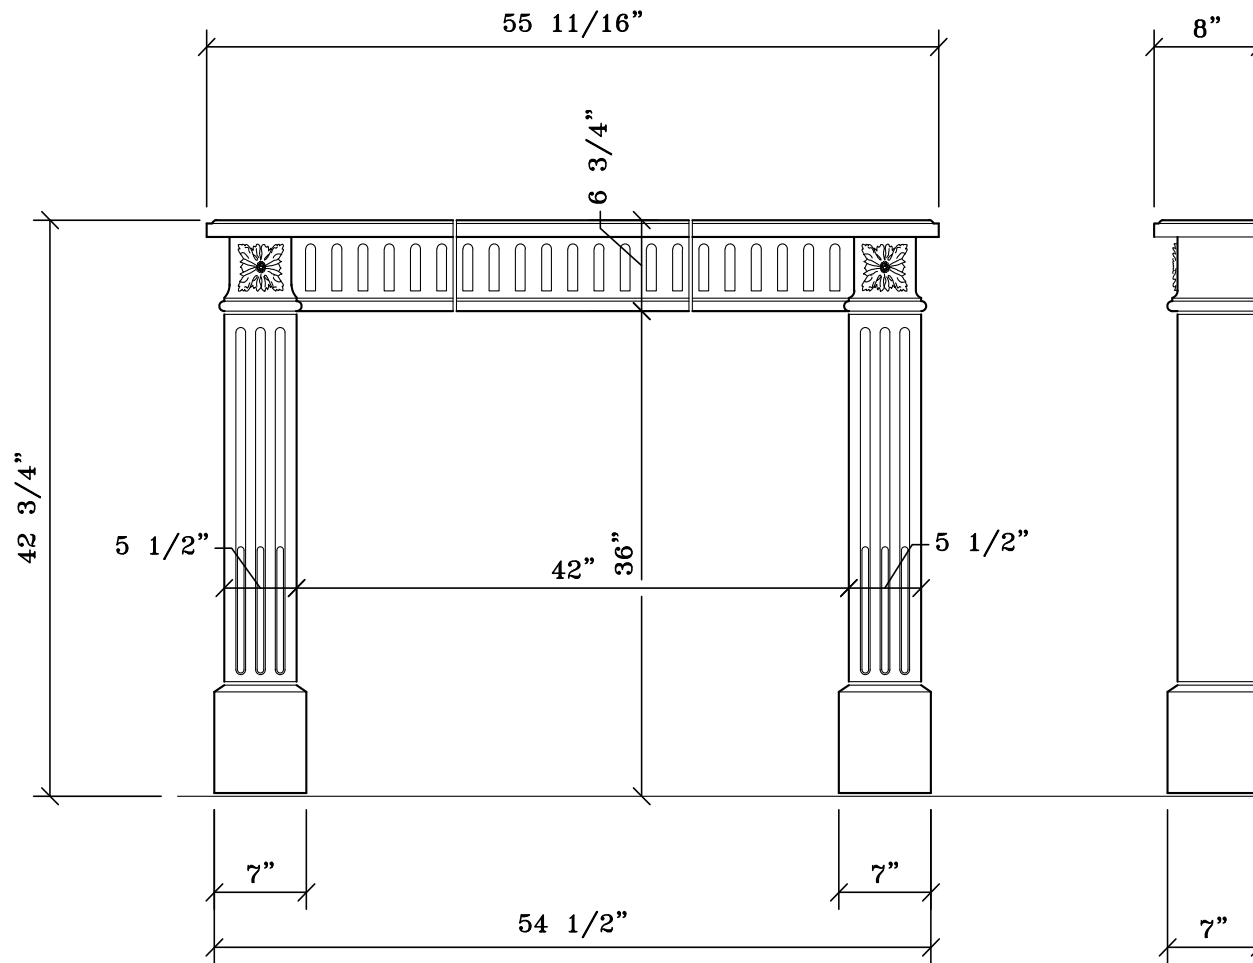

ROWAN

MATERIAL
BESPOKE STONE + TILE

explorematerial.com
210.731.8453

ROWAN

Style: Transitional
Formerly Fireplace #123

FRONT VIEW

SIDE VIEW

NOTE: DIMENSIONS MAY HAVE CHANGED SLIGHTLY FROM THE PREVIOUS CONDITION.
 DIMENSIONS SHOWN HERE SUPERCEDE ALL PREVIOUS VERISONS OF THIS FIREPLACE.