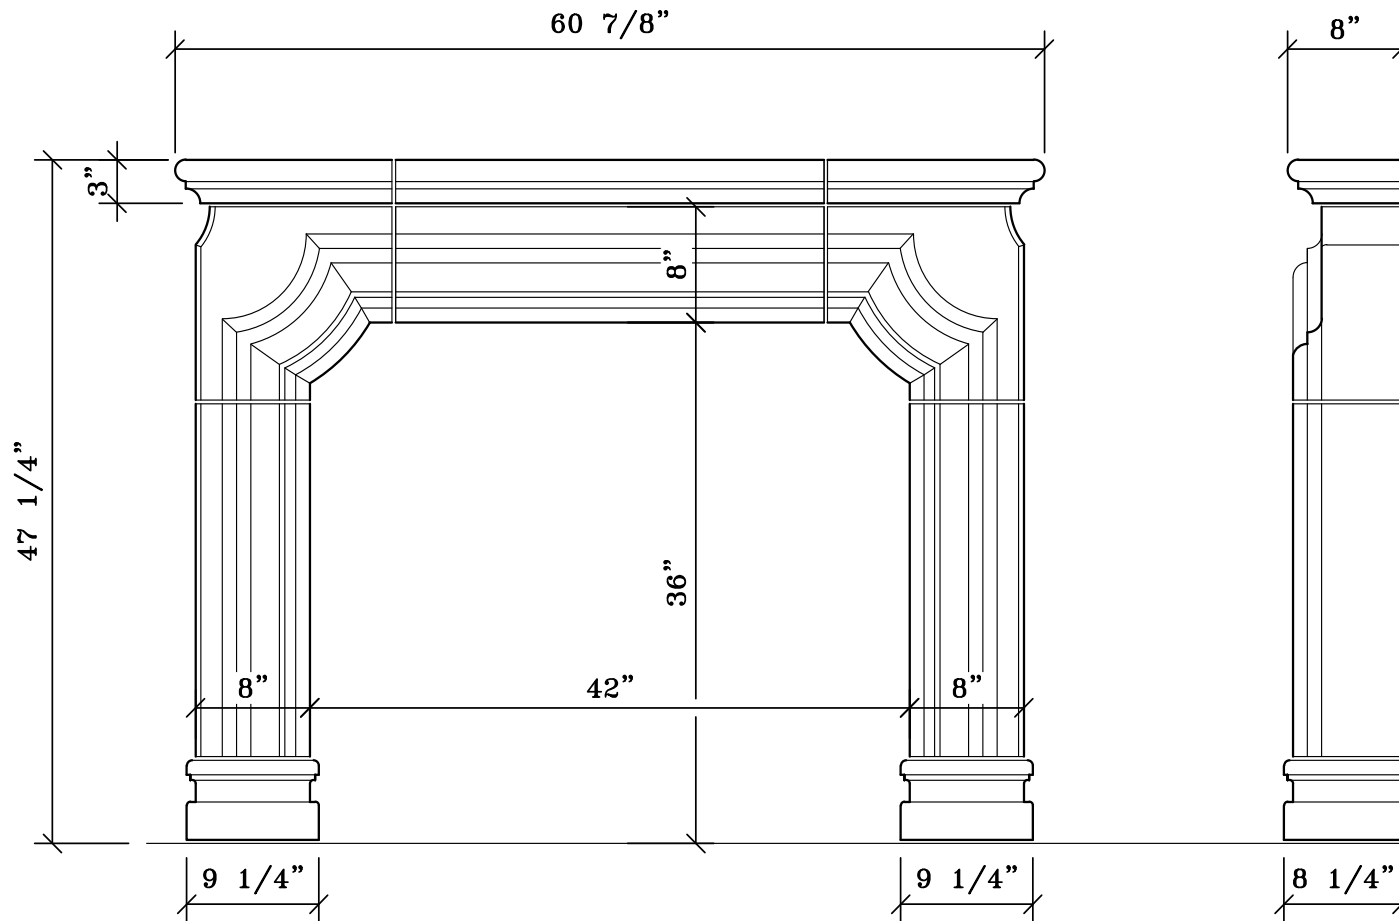

# QUINCE

**MATERIAL**  
BESPOKE STONE + TILE

[explorematerial.com](http://explorematerial.com)  
210.731.8453

**QUINCE**  
Style: Transitional  
Formerly Fireplace #207

**FRONT VIEW**

**SIDE VIEW**

NOTE: DIMENSIONS MAY HAVE CHANGED SLIGHTLY FROM THE PREVIOUS CONDITION.  
 DIMENSIONS SHOWN HERE SUPERCEDE ALL PREVIOUS VERISONS OF THIS FIREPLACE.