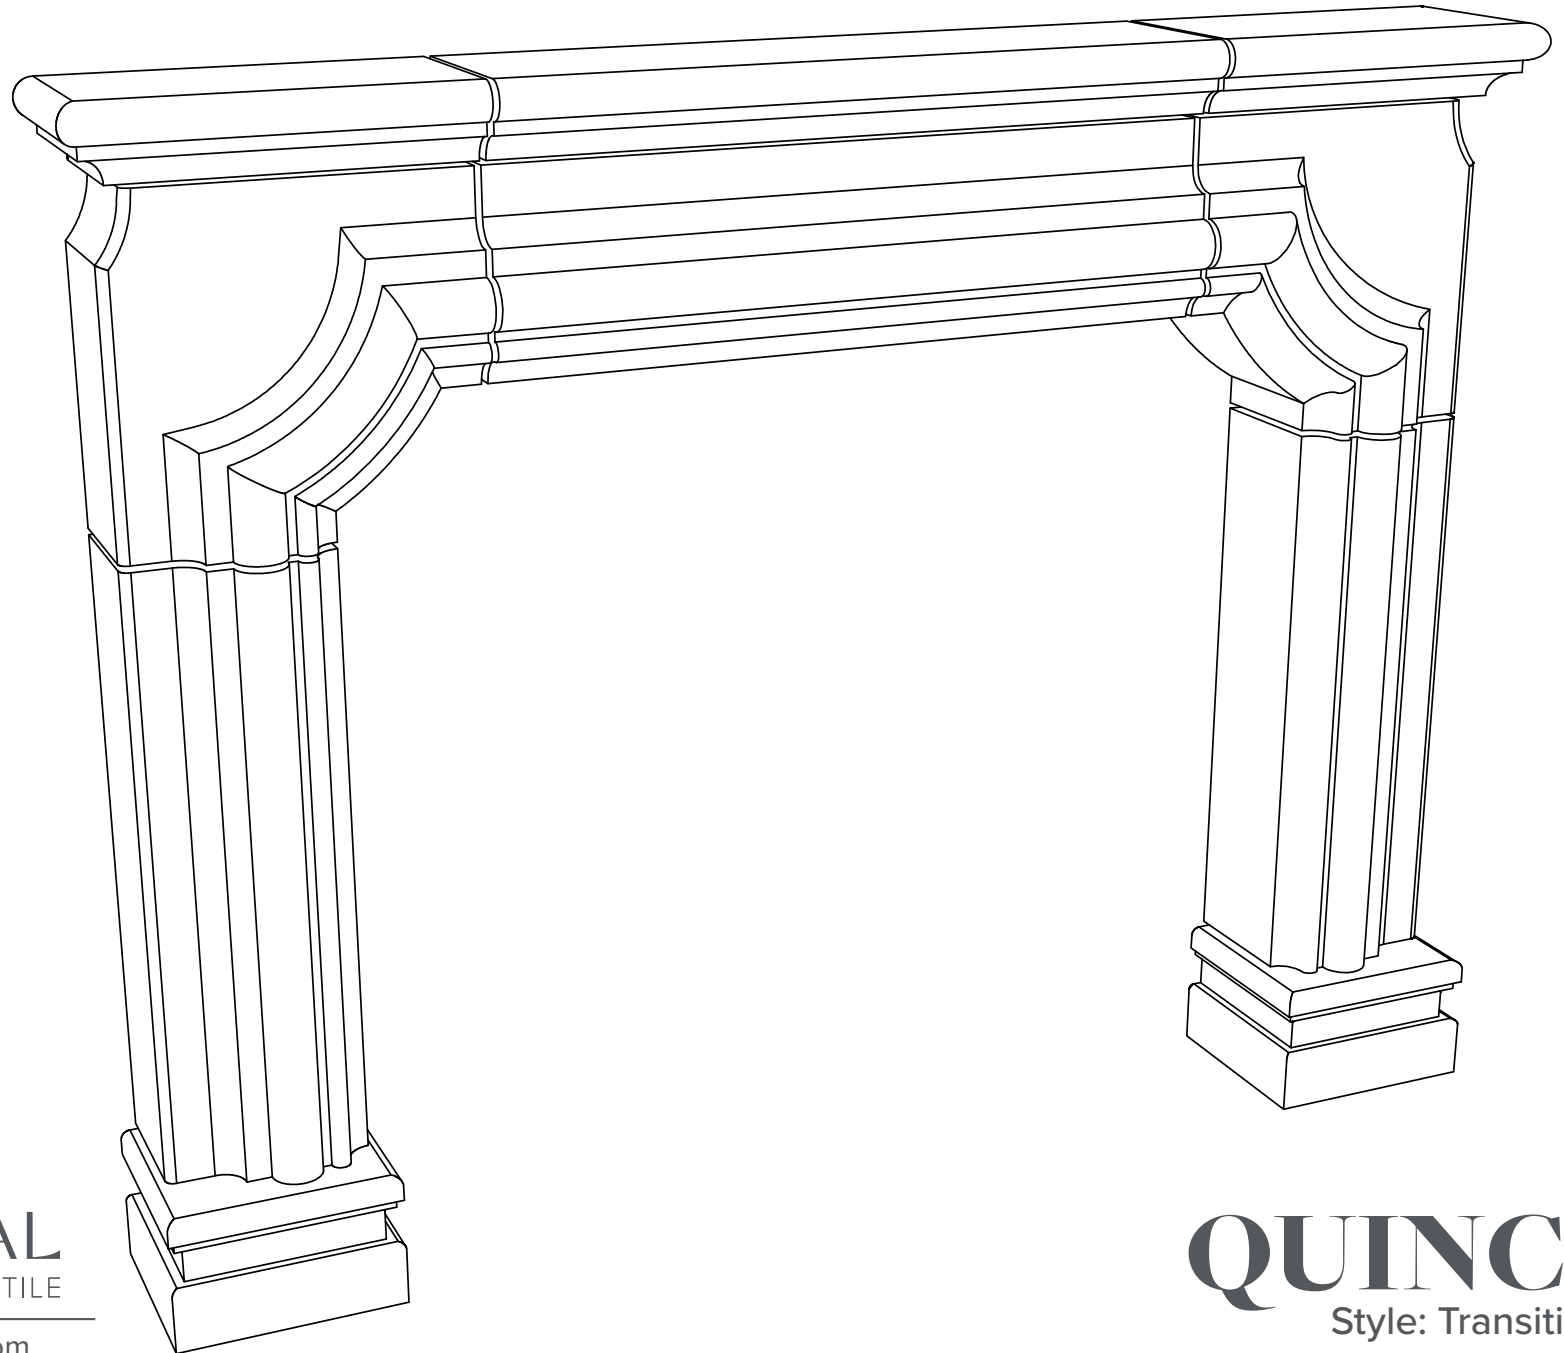

# QUINCE

**MATERIAL**  
BESPOKE STONE + TILE

[explorematerial.com](http://explorematerial.com)  
210.731.8453

**QUINCE**  
Style: Transitional  
Formerly Fireplace #207

**FRONT VIEW**

**SIDE VIEW**

NOTE: DIMENSIONS MAY HAVE CHANGED SLIGHTLY FROM THE PREVIOUS CONDITION.  
 DIMENSIONS SHOWN HERE SUPERCEDE ALL PREVIOUS VERISONS OF THIS FIREPLACE.

**MATERIAL**  
 BESPOKE STONE + TILE

explorematerial.com  
 210.731.8453

**QUINCE**  
 Style: Transitional  
 Formerly Fireplace #207