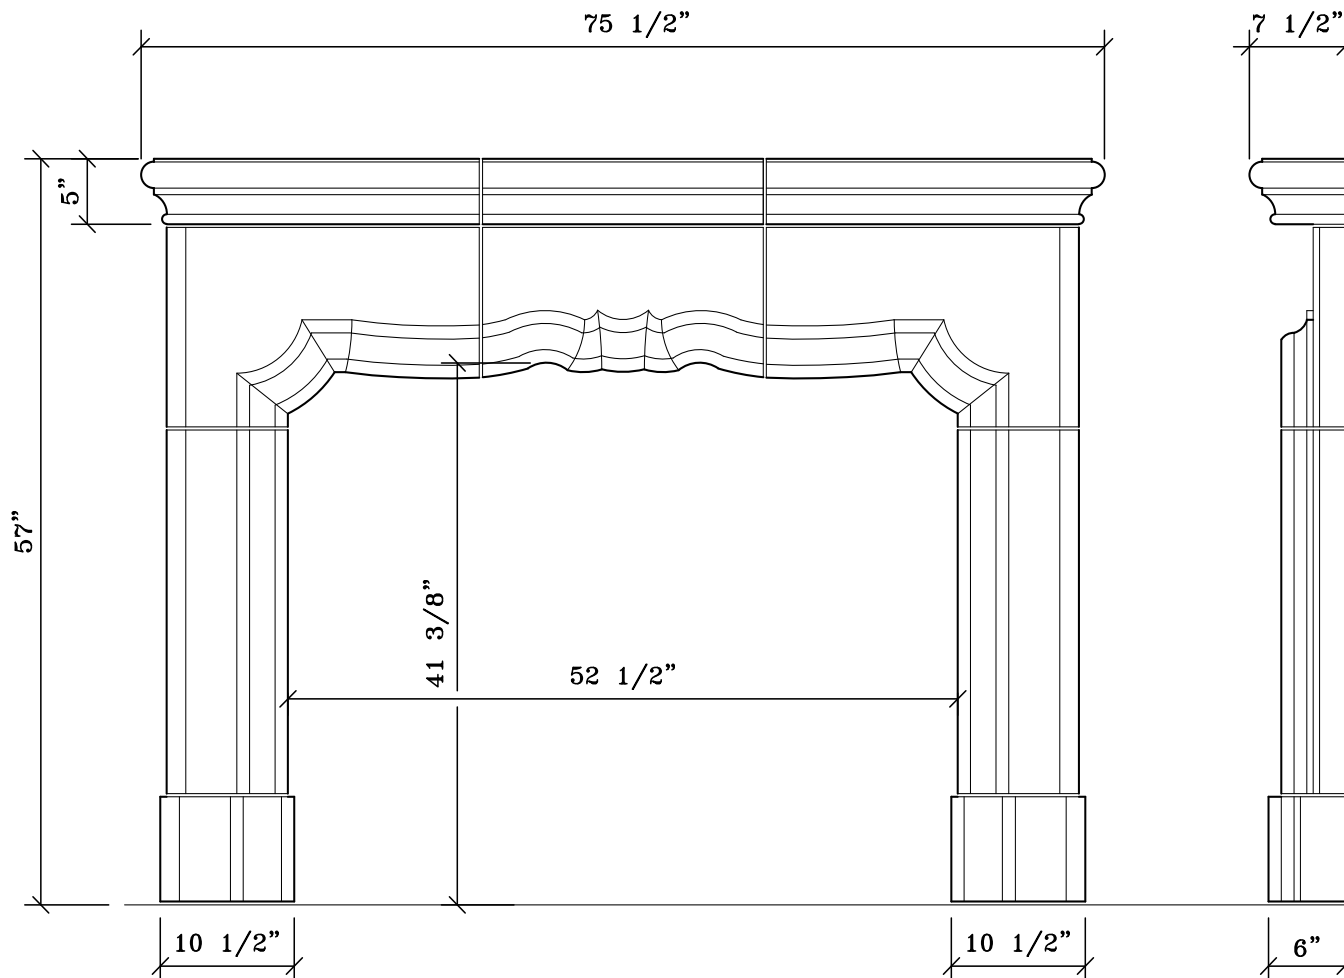

DALTON

MATERIAL
BESPOKE STONE + TILE

explorematerial.com
210.731.8453

DALTON

Style: Traditional
Formerly Fireplace #208

FRONT VIEW

SIDE VIEW

NOTE: DIMENSIONS MAY HAVE CHANGED SLIGHTLY FROM THE PREVIOUS CONDITION.
 DIMENSIONS SHOWN HERE SUPERCEDE ALL PREVIOUS VERISONS OF THIS FIREPLACE.

MATERIAL
 BESPOKE STONE + TILE

explorematerial.com
 210.731.8453

DALTON

Style: Traditional
 Formerly Fireplace #208