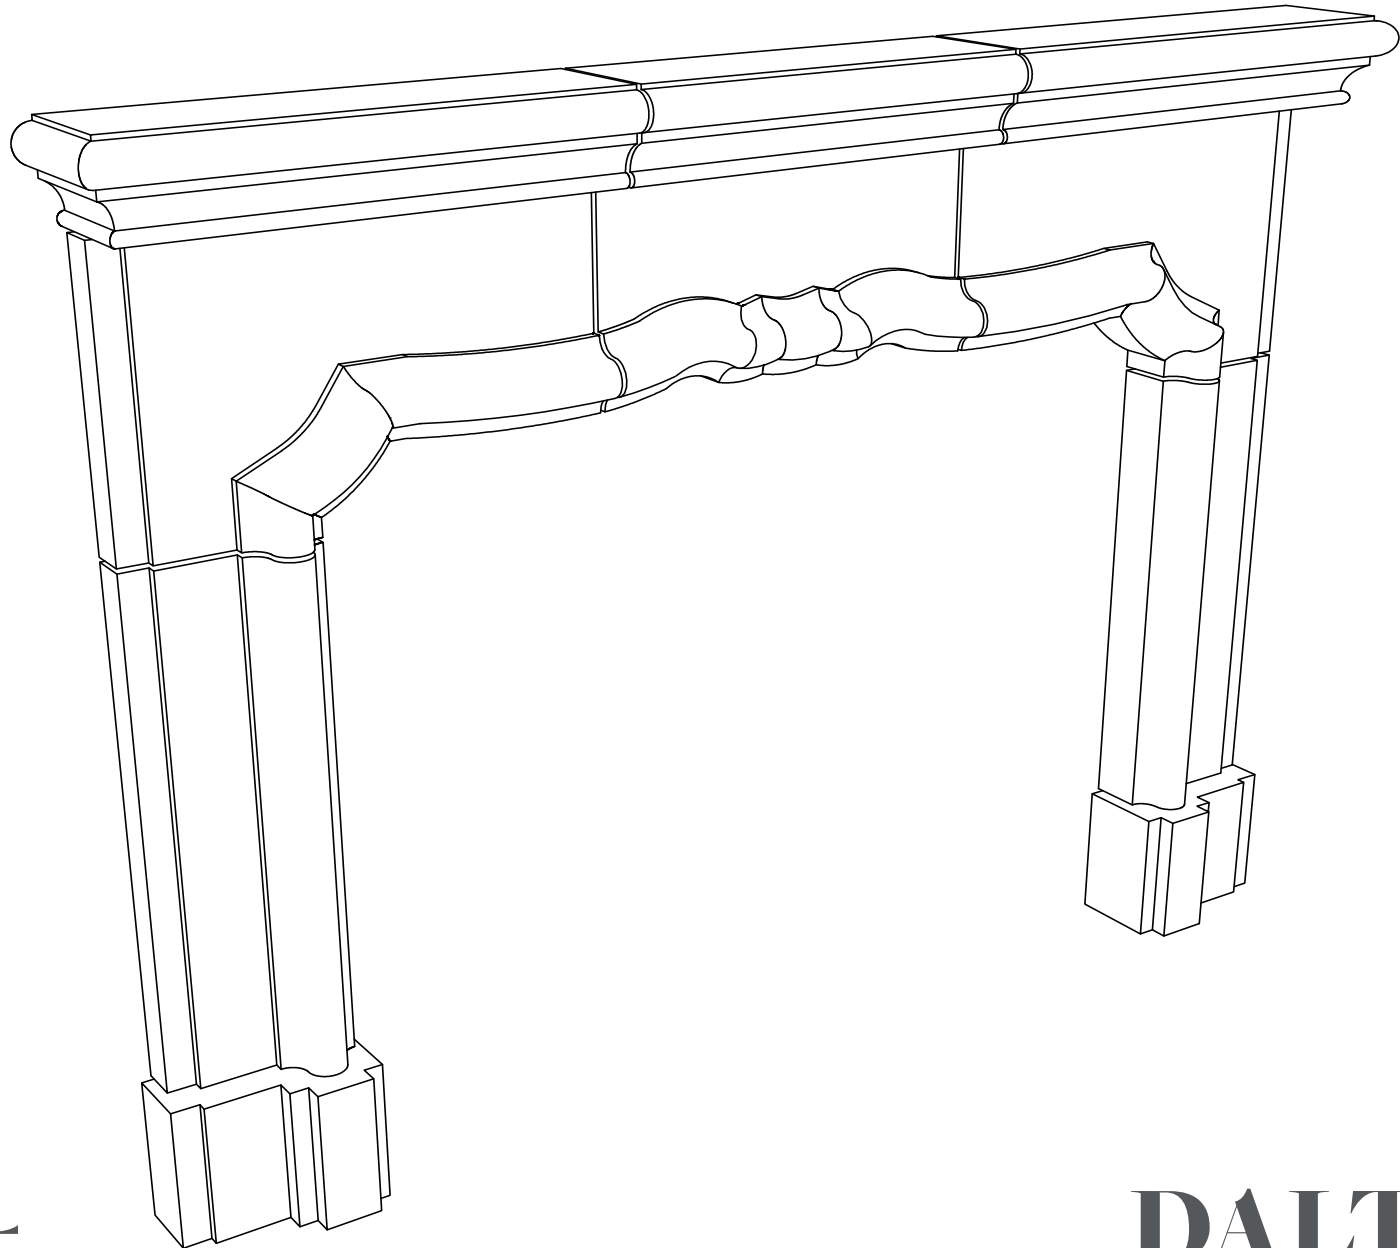

DALTON

MATERIAL
BESPOKE STONE + TILE

explorematerial.com
210.731.8453

DALTON

Style: Traditional
Formerly Fireplace #208

FRONT VIEW

SIDE VIEW

NOTE: DIMENSIONS MAY HAVE CHANGED SLIGHTLY FROM THE PREVIOUS CONDITION.
 DIMENSIONS SHOWN HERE SUPERCEDE ALL PREVIOUS VERISONS OF THIS FIREPLACE.

MATERIAL
 BESPOKE STONE + TILE

explorematerial.com
 210.731.8453

DALTON

Style: Traditional
 Formerly Fireplace #208