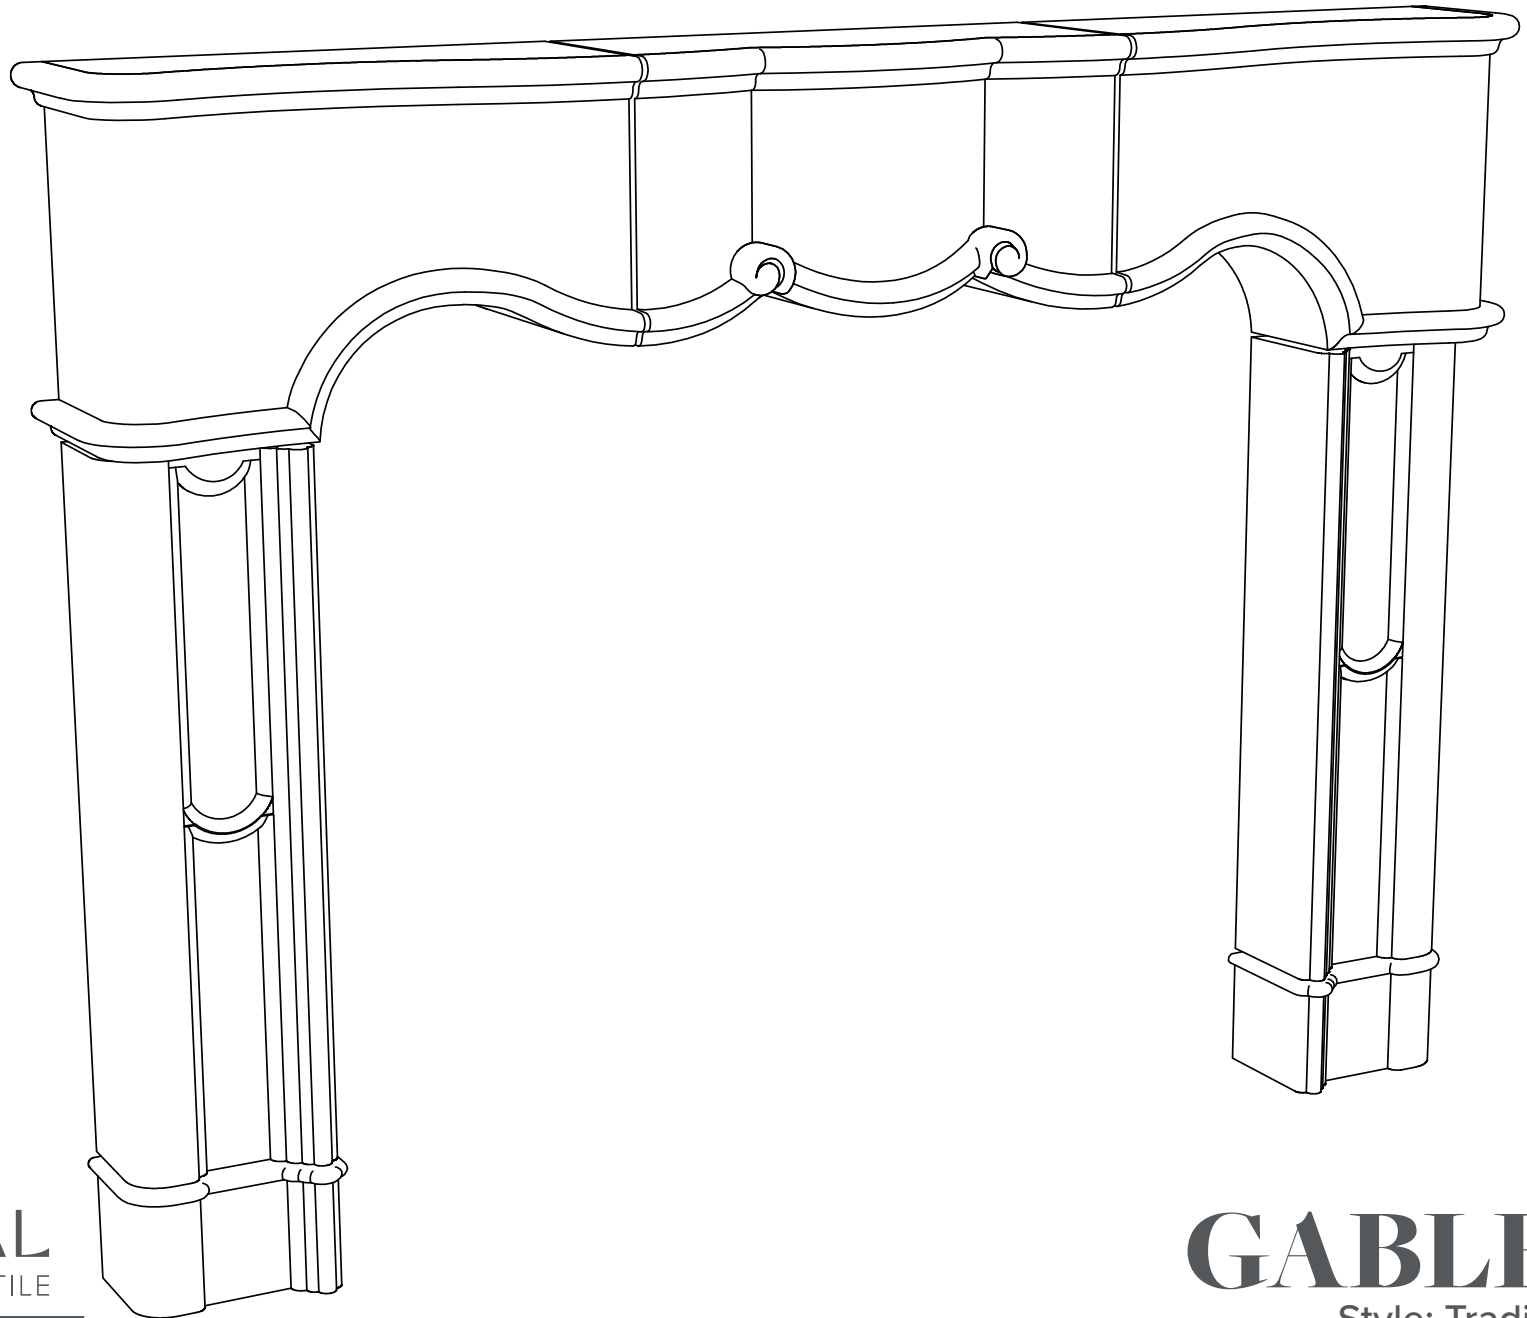

GABLES

MATERIAL
BESPOKE STONE + TILE

explorematerial.com
210.731.8453

GABLES

Style: Traditional
Formerly Fireplace #209

FRONT VIEW

SIDE VIEW

NOTE: DIMENSIONS MAY HAVE CHANGED SLIGHTLY FROM THE PREVIOUS CONDITION.
 DIMENSIONS SHOWN HERE SUPERCEDE ALL PREVIOUS VERISONS OF THIS FIREPLACE.

MATERIAL
 BESPOKE STONE + TILE

explorematerial.com
 210.731.8453

GABLES

Style: Traditional
 Formerly Fireplace #209