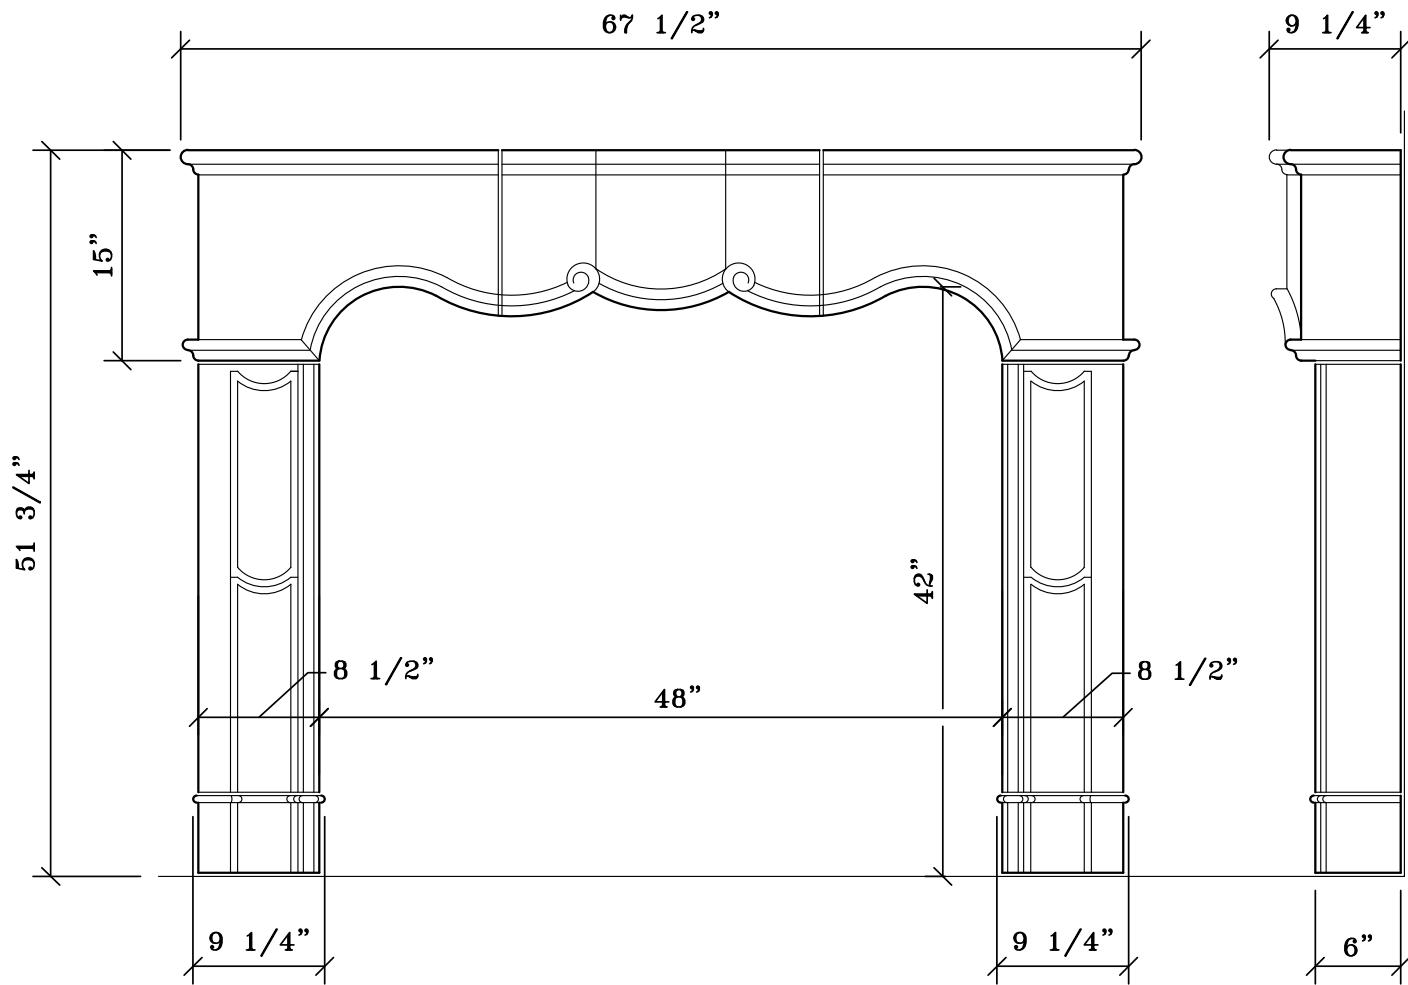

GABLES

MATERIAL
BESPOKE STONE + TILE

explorematerial.com
210.731.8453

GABLES

Style: Traditional
Formerly Fireplace #209

FRONT VIEW

SIDE VIEW

NOTE: DIMENSIONS MAY HAVE CHANGED SLIGHTLY FROM THE PREVIOUS CONDITION.
 DIMENSIONS SHOWN HERE SUPERCEDE ALL PREVIOUS VERISONS OF THIS FIREPLACE.