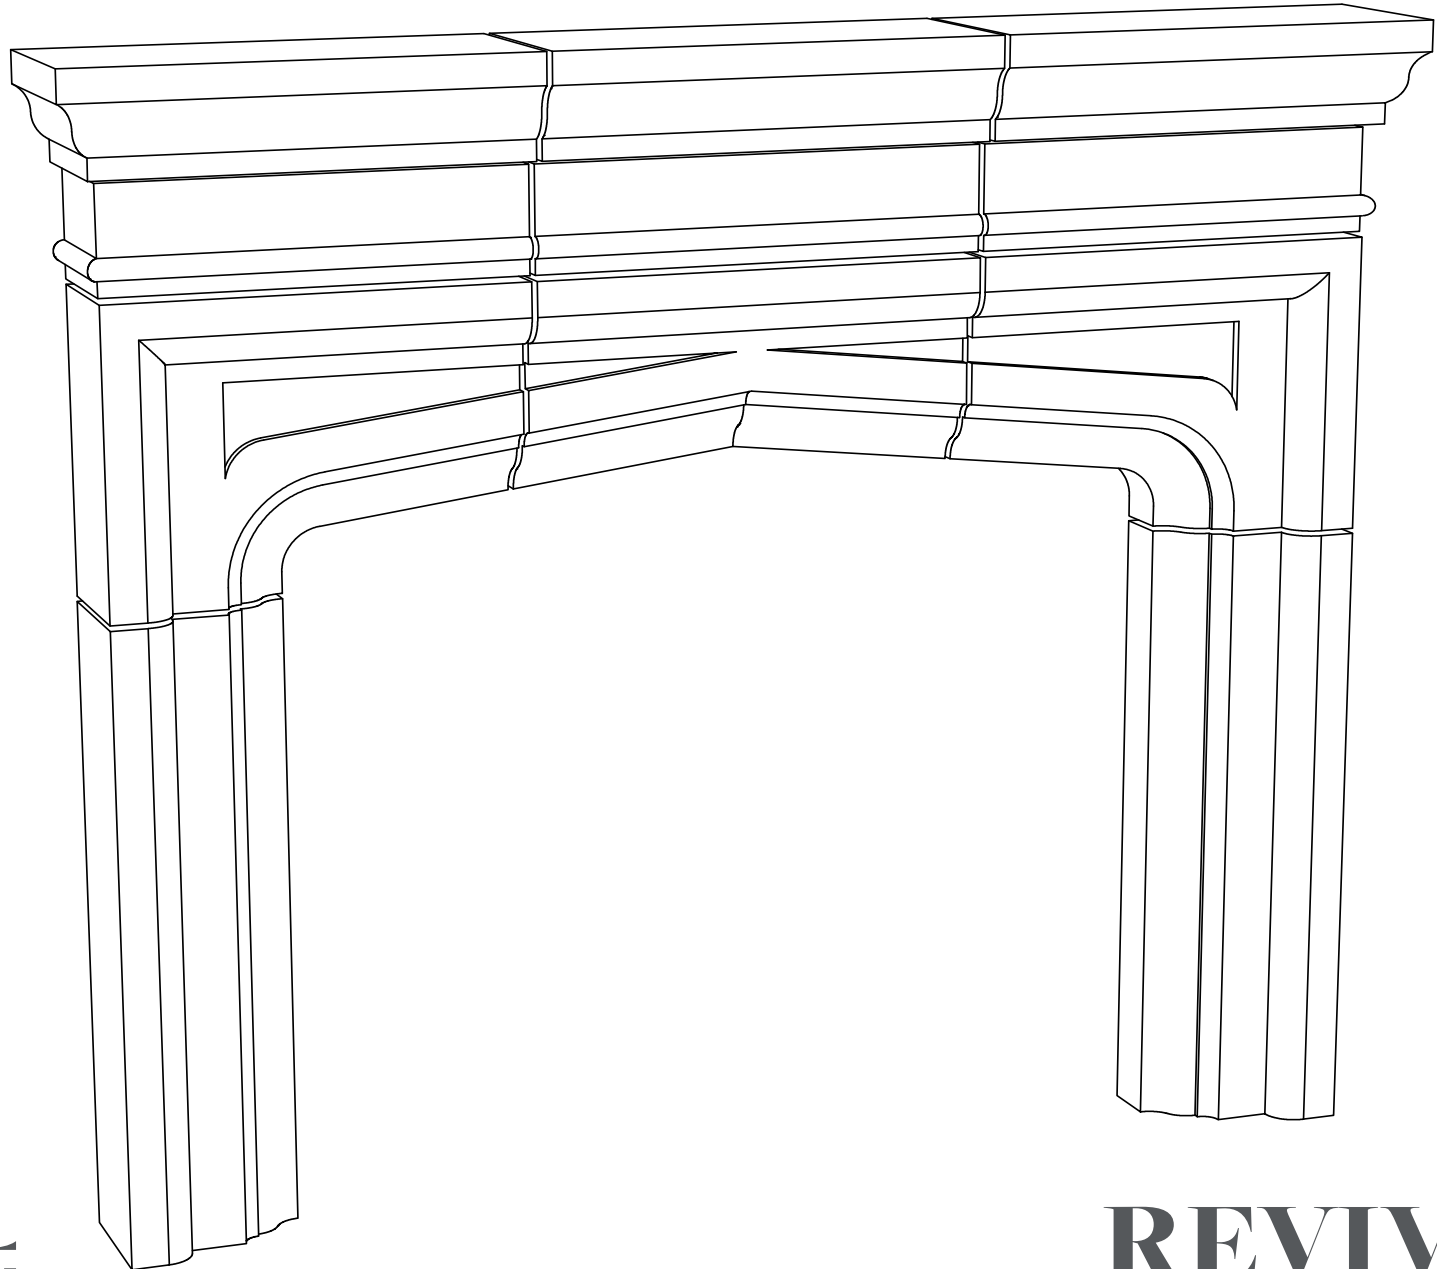

REVIVAL

MATERIAL
BESPOKE STONE + TILE

explorematerial.com
210.731.8453

REVIVAL

Style: Transitional
Formerly Fireplace #212

FRONT VIEW

SIDE VIEW

NOTE: DIMENSIONS MAY HAVE CHANGED SLIGHTLY FROM THE PREVIOUS CONDITION.
 DIMENSIONS SHOWN HERE SUPERCEDE ALL PREVIOUS VERISONS OF THIS FIREPLACE.

MATERIAL
 BESPOKE STONE + TILE

explorematerial.com
 210.731.8453

REVIVAL

Style: Transitional
 Formerly Fireplace #212