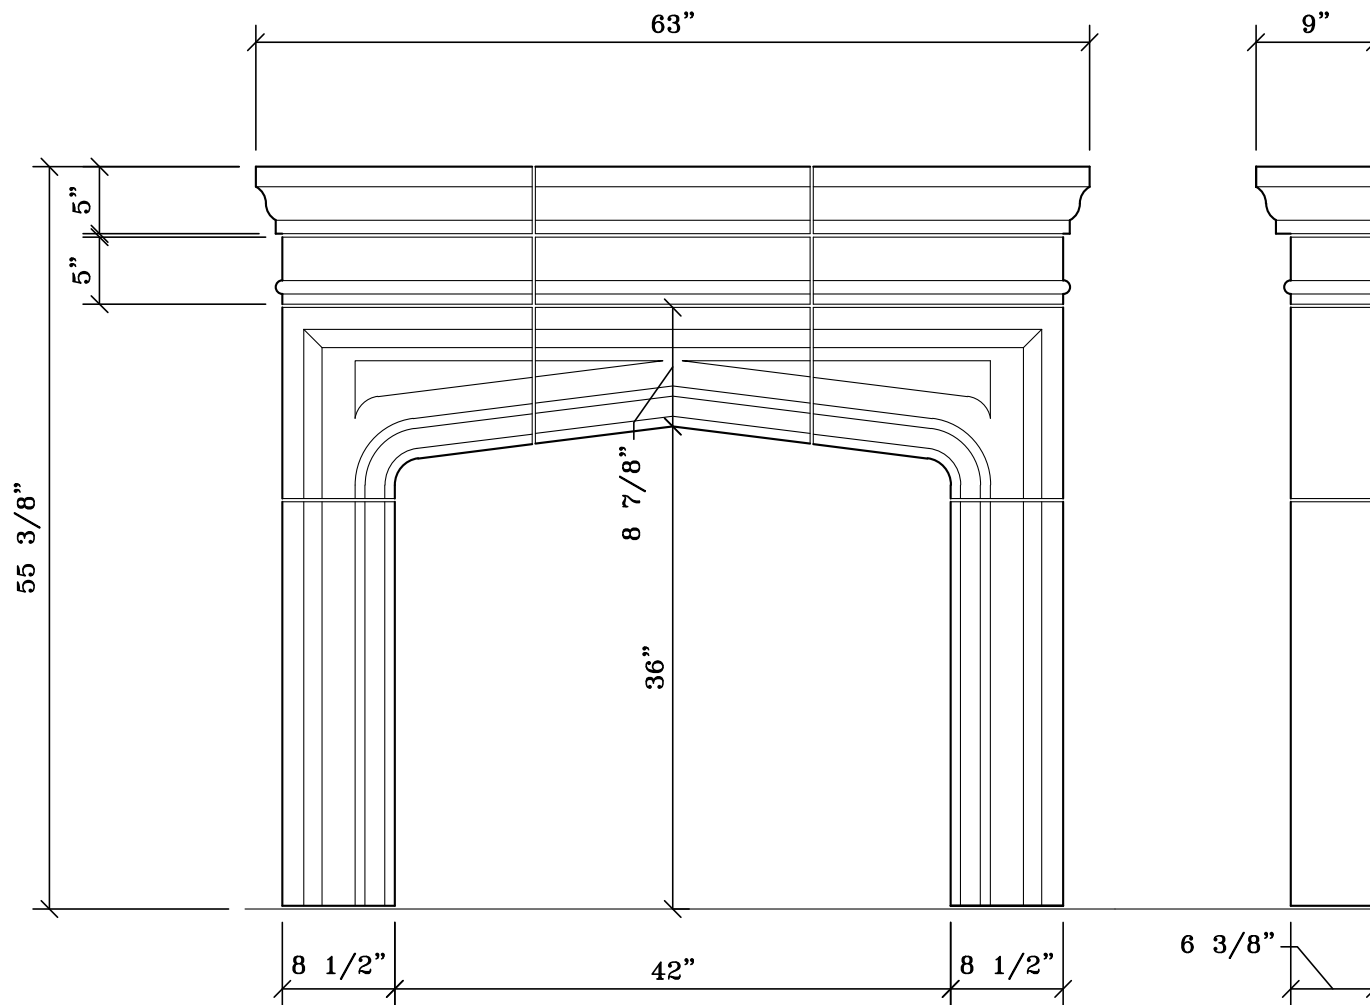

REVIVAL

MATERIAL
BESPOKE STONE + TILE

explorematerial.com
210.731.8453

REVIVAL

Style: Transitional
Formerly Fireplace #212

FRONT VIEW

SIDE VIEW

NOTE: DIMENSIONS MAY HAVE CHANGED SLIGHTLY FROM THE PREVIOUS CONDITION.
 DIMENSIONS SHOWN HERE SUPERCEDE ALL PREVIOUS VERISONS OF THIS FIREPLACE.