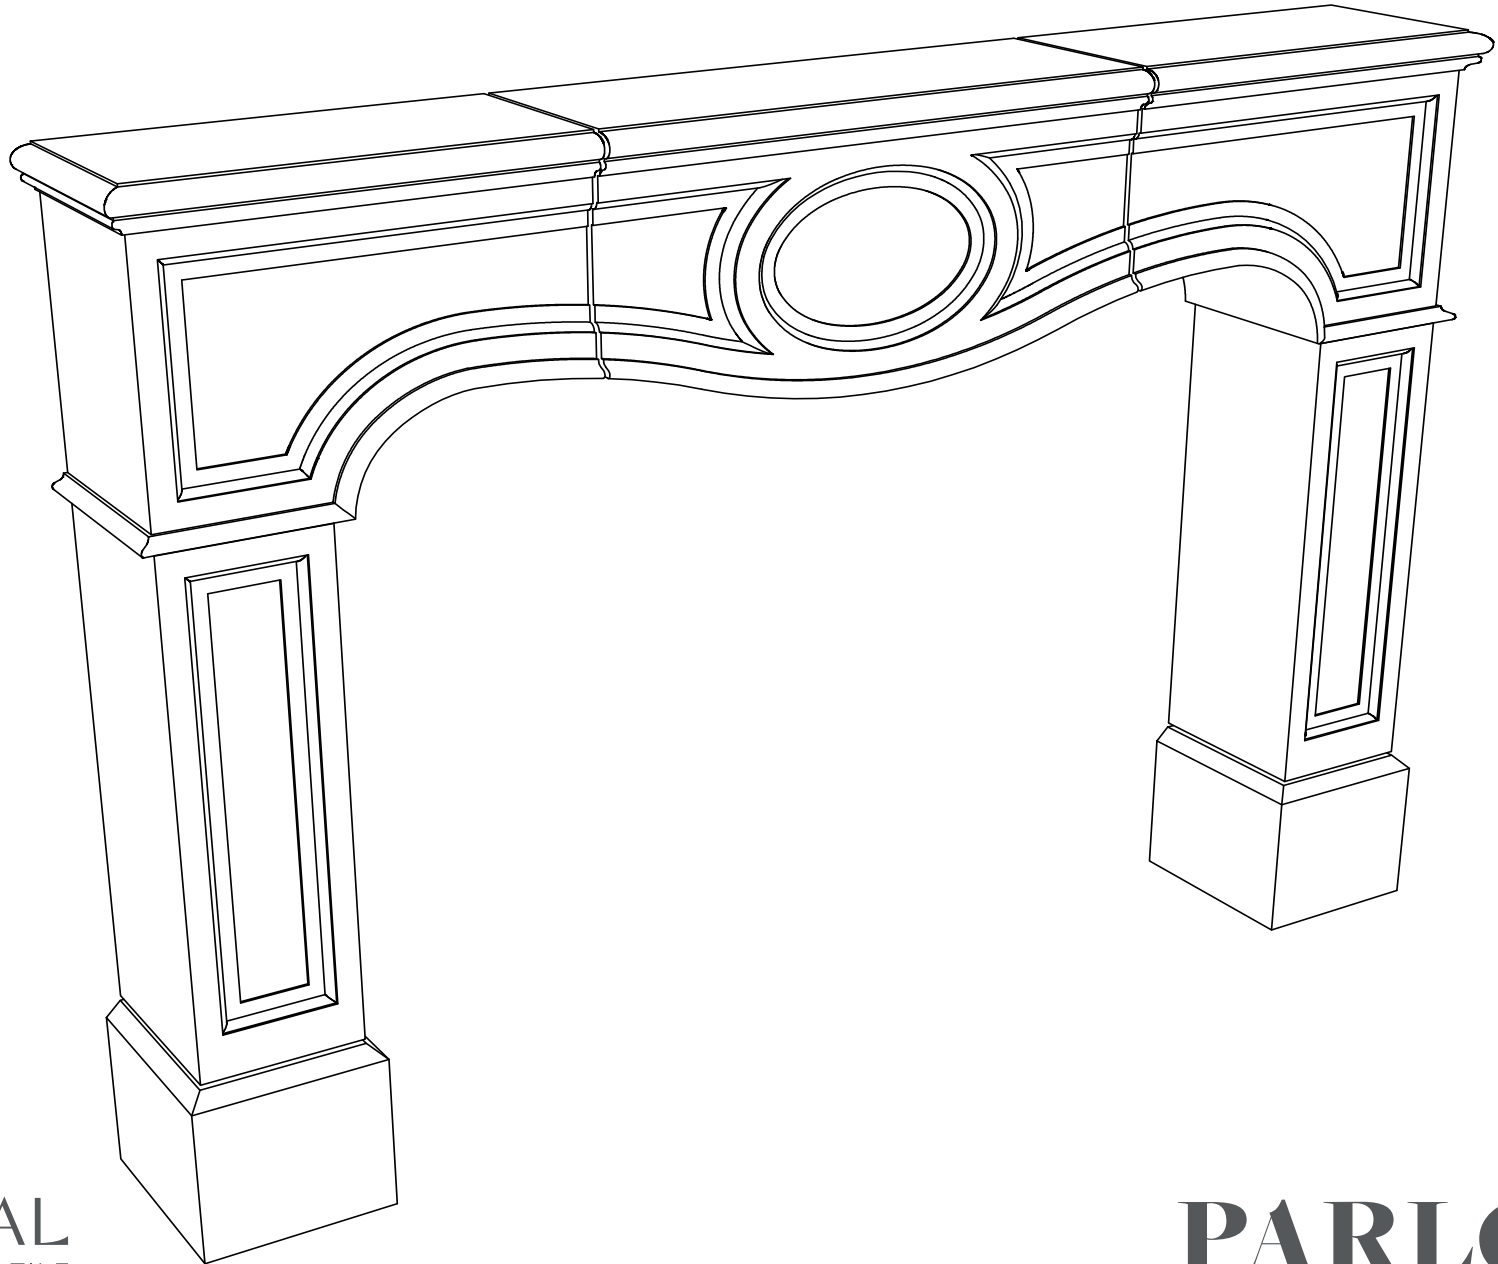

PARLOR

MATERIAL
BESPOKE STONE + TILE

explorematerial.com
210.731.8453

PARLOR

Style: Transitional
Formerly Fireplace #215

FRONT VIEW

SIDE VIEW

NOTE: DIMENSIONS MAY HAVE CHANGED SLIGHTLY FROM THE PREVIOUS CONDITION. DIMENSIONS SHOWN HERE SUPERCEDE ALL PREVIOUS VERISONS OF THIS FIREPLACE.

MATERIAL
BESPOKE STONE + TILE

explorematerial.com
210.731.8453

PARLOR

Style: Transitional
Formerly Fireplace #215