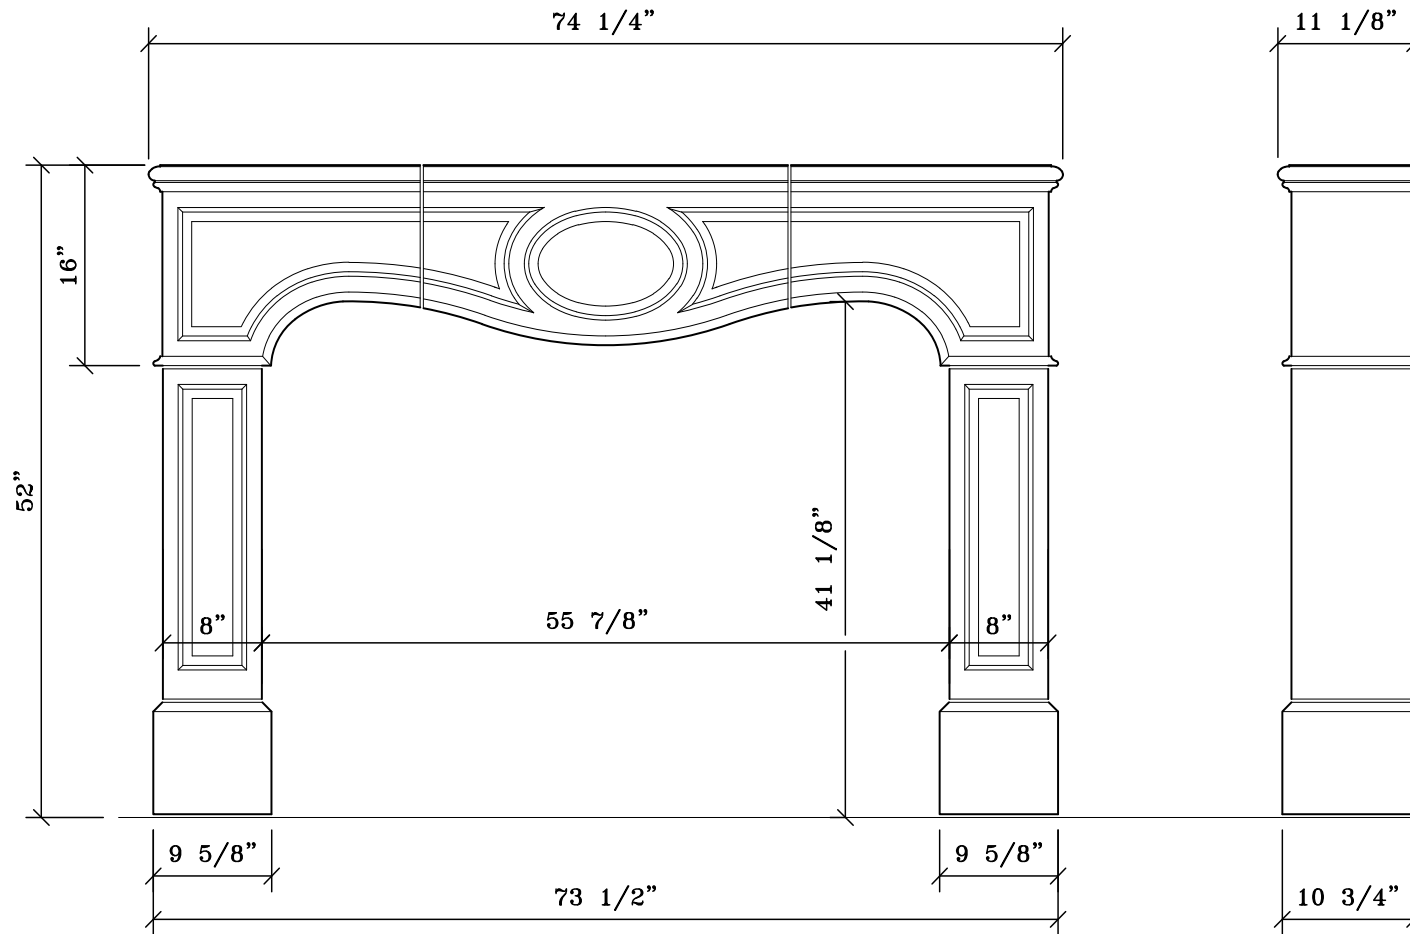

PARLOR

MATERIAL
BESPOKE STONE + TILE

explorematerial.com
210.731.8453

PARLOR

Style: Transitional
Formerly Fireplace #215

FRONT VIEW

SIDE VIEW

NOTE: DIMENSIONS MAY HAVE CHANGED SLIGHTLY FROM THE PREVIOUS CONDITION. DIMENSIONS SHOWN HERE SUPERCEDE ALL PREVIOUS VERISONS OF THIS FIREPLACE.