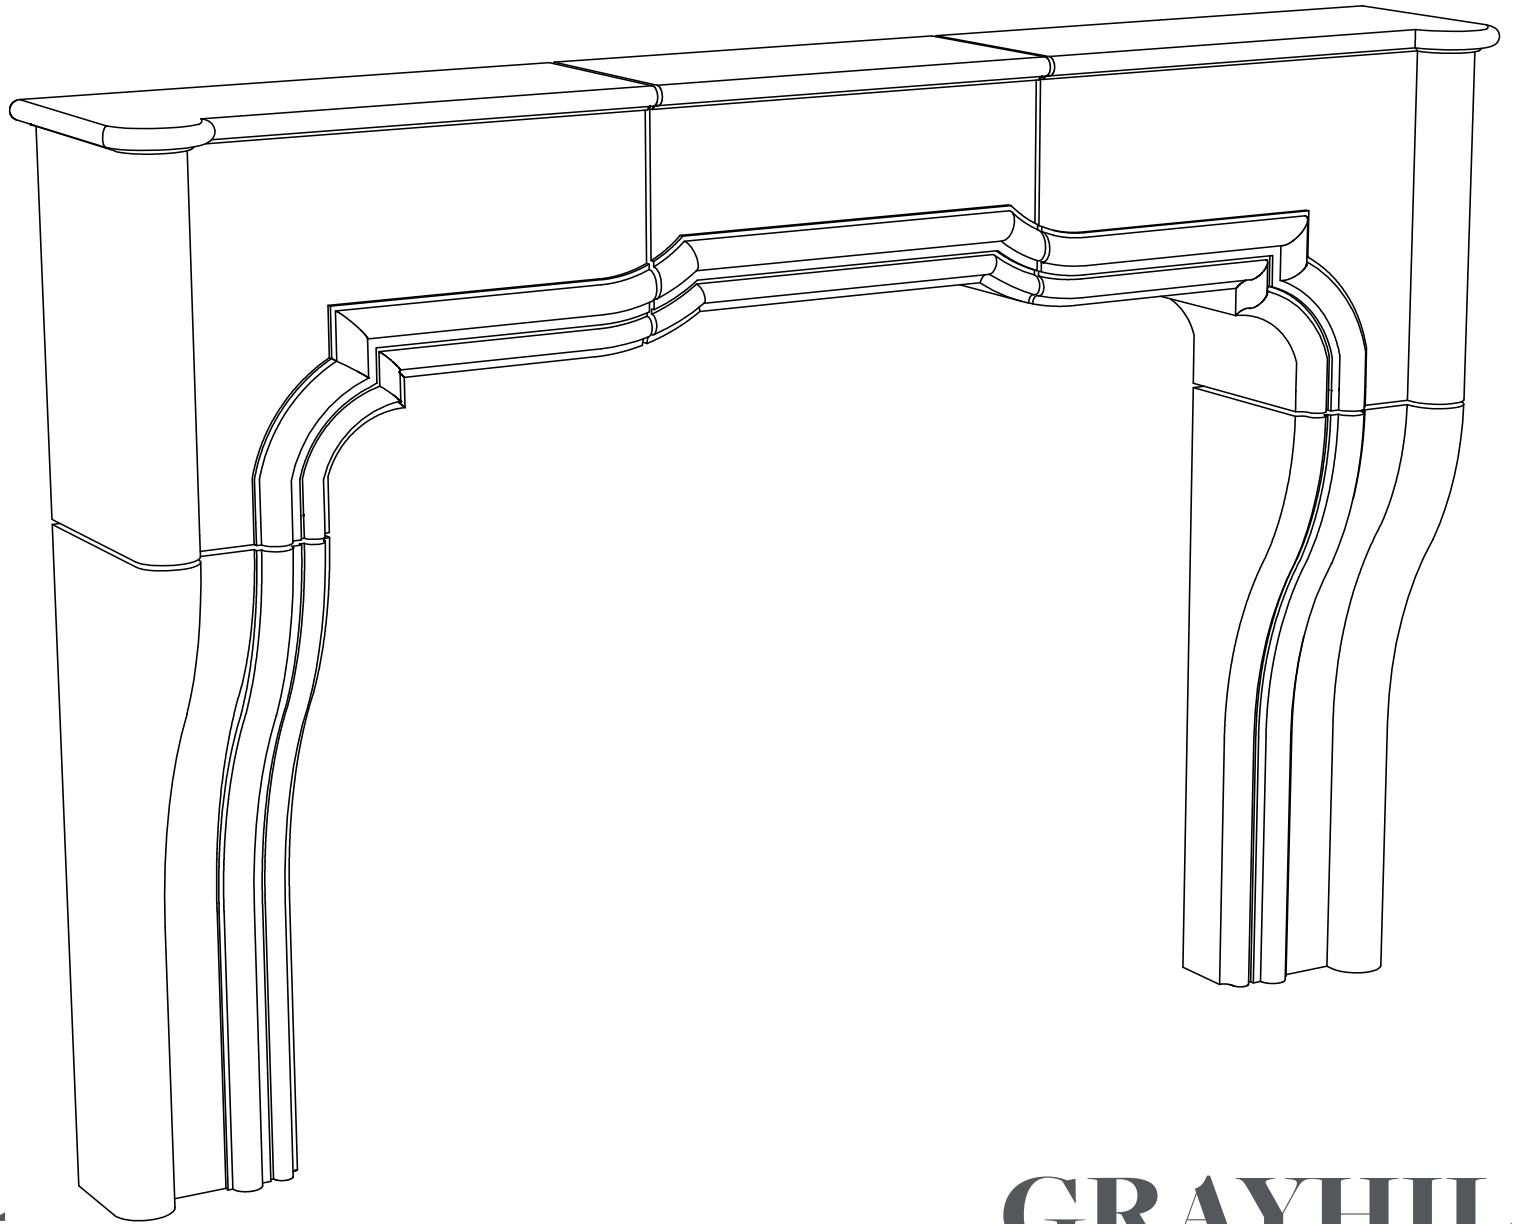

GRAYHILL

MATERIAL
BESPOKE STONE + TILE

explorematerial.com
210.731.8453

GRAYHILL

Style: Transitional
Formerly Fireplace #306

FRONT VIEW

SIDE VIEW

NOTE: DIMENSIONS MAY HAVE CHANGED SLIGHTLY FROM THE PREVIOUS CONDITION.
 DIMENSIONS SHOWN HERE SUPERCEDE ALL PREVIOUS VERISONS OF THIS FIREPLACE.

MATERIAL
 BESPOKE STONE + TILE

explorematerial.com
 210.731.8453

GRAYHILL

Style: Transitional
 Formerly Fireplace #306