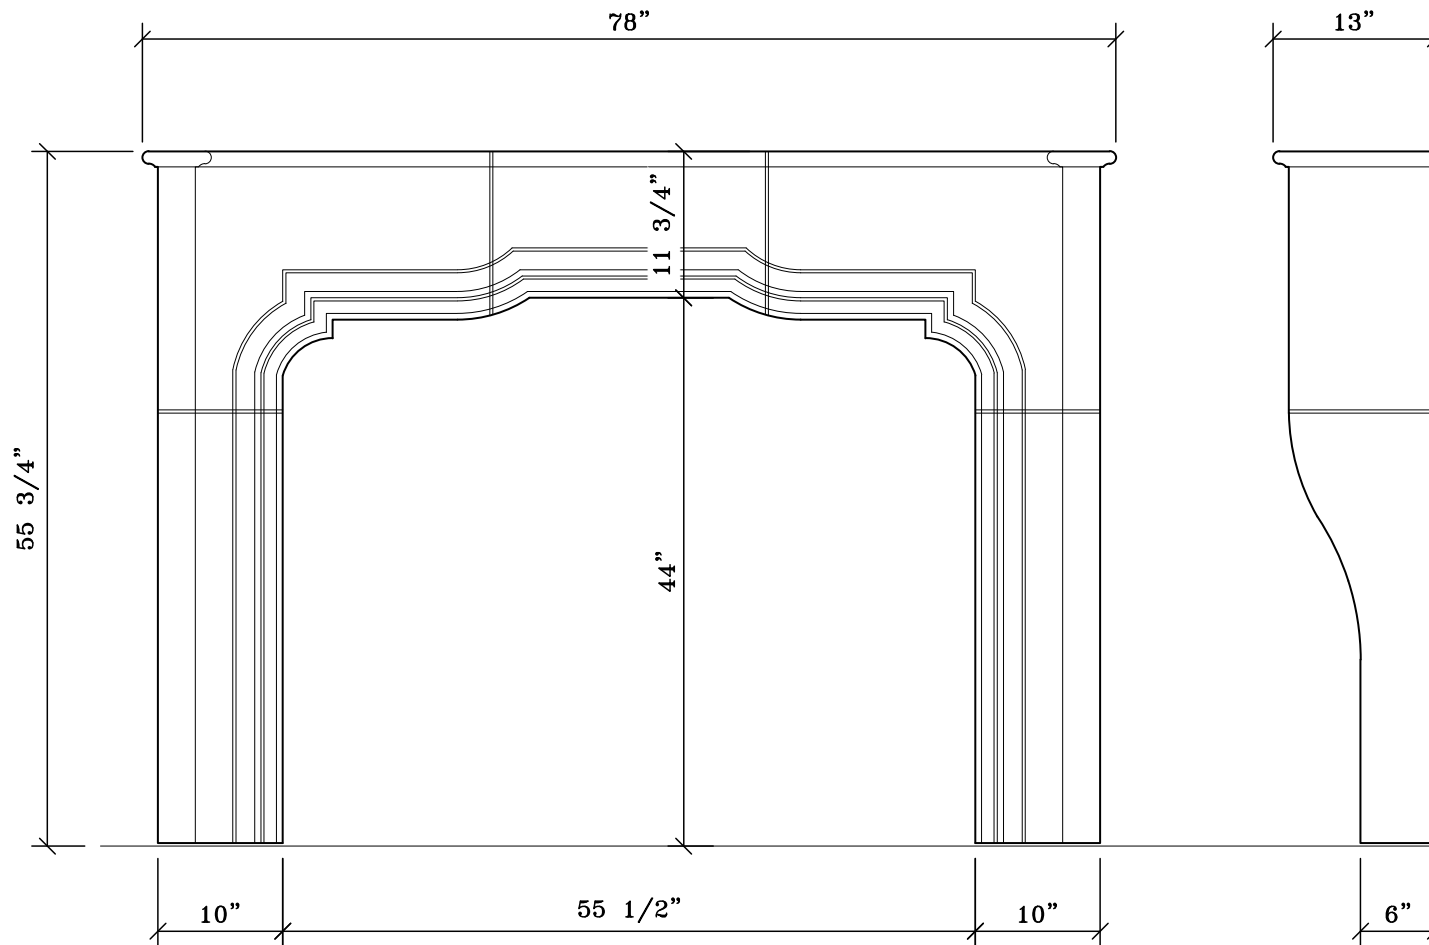

GRAYHILL

MATERIAL
BESPOKE STONE + TILE

explorematerial.com
210.731.8453

GRAYHILL

Style: Transitional
Formerly Fireplace #306

FRONT VIEW

SIDE VIEW

NOTE: DIMENSIONS MAY HAVE CHANGED SLIGHTLY FROM THE PREVIOUS CONDITION.
 DIMENSIONS SHOWN HERE SUPERCEDE ALL PREVIOUS VERISONS OF THIS FIREPLACE.