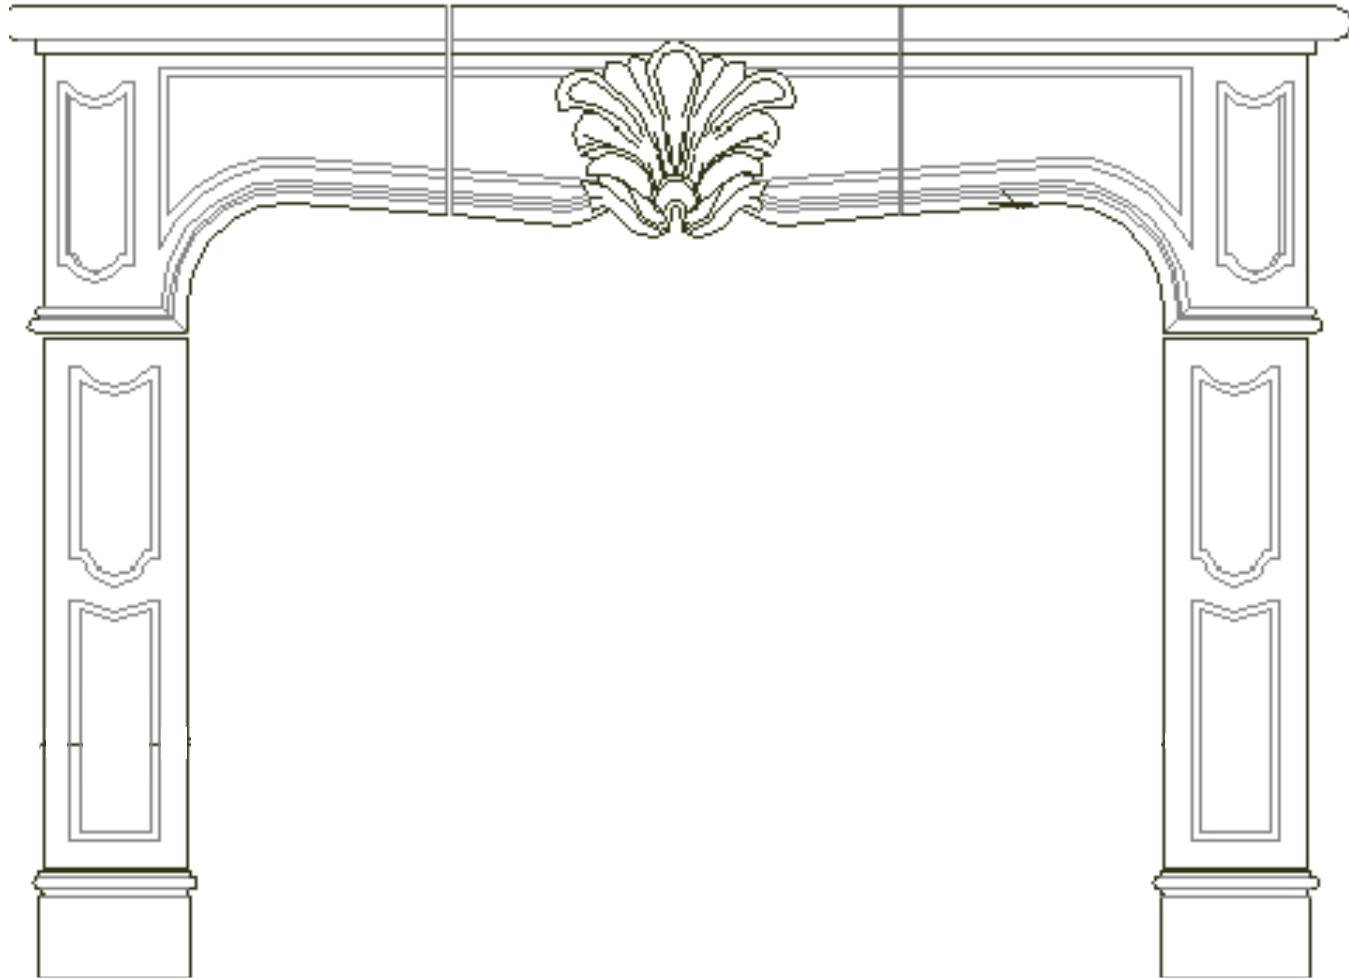

PRIMROSE

MATERIAL
BESPOKE STONE + TILE

explorematerial.com
210.731.8453

PRIMROSE

Style: Traditional
Formerly Fireplace #615

FRONT VIEW

SIDE VIEW

NOTE: DIMENSIONS MAY HAVE CHANGED SLIGHTLY FROM THE PREVIOUS CONDITION.
DIMENSIONS SHOWN HERE SUPERCEDE ALL PREVIOUS VERISONS OF THIS FIREPLACE.

MATERIAL
BESPOKE STONE + TILE

explorematerial.com
210.731.8453

PRIMROSE

Style: Traditional
Formerly Fireplace #615