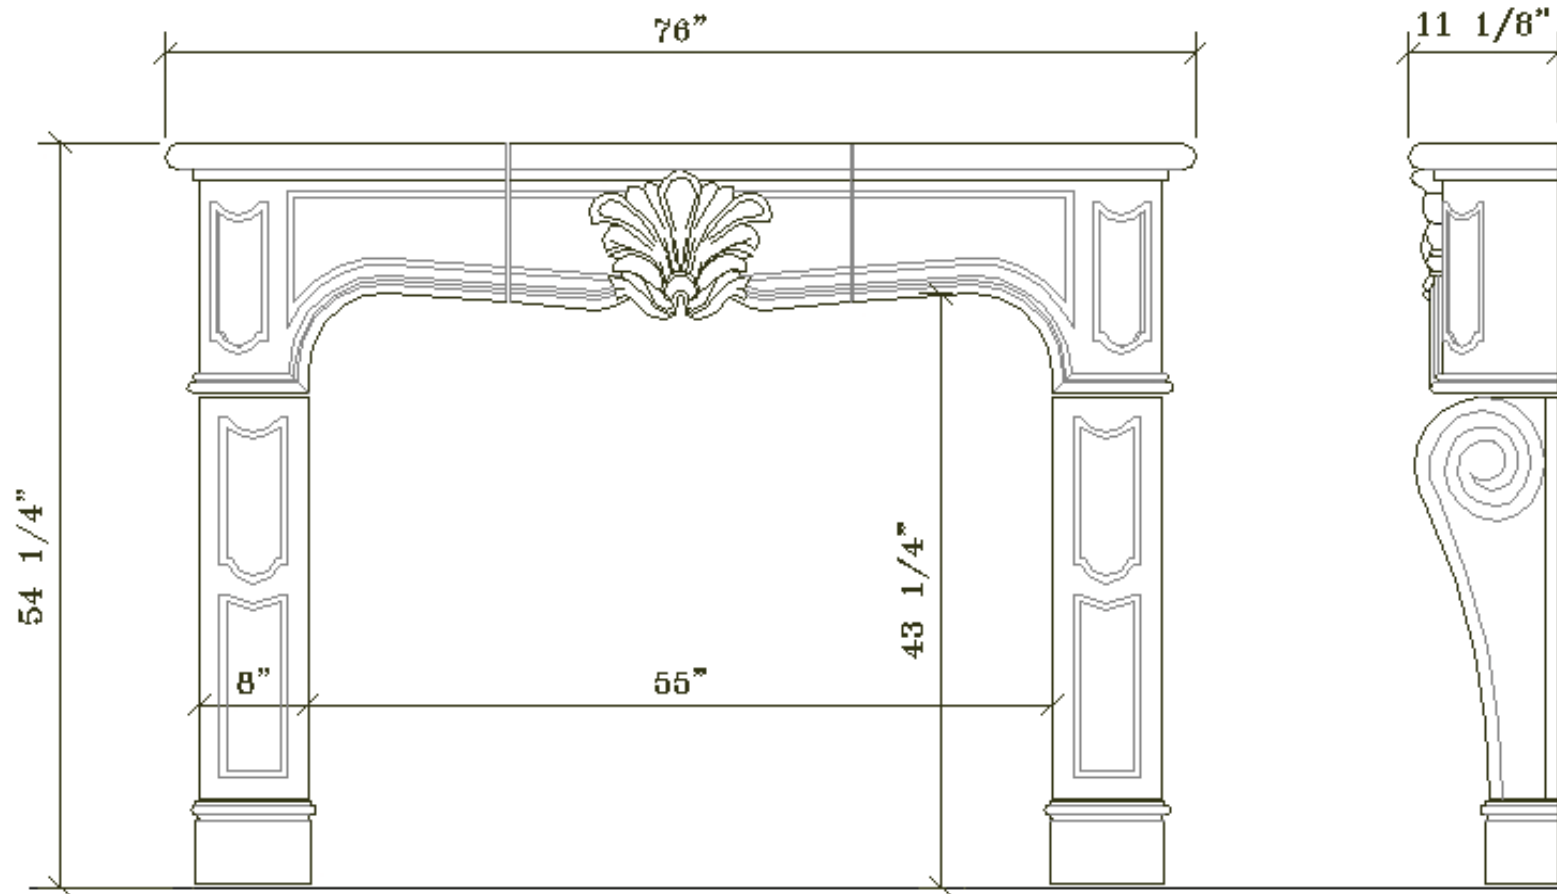

PRIMROSE

MATERIAL
BESPOKE STONE + TILE

explorematerial.com
210.731.8453

PRIMROSE

Style: Traditional
Formerly Fireplace #615

FRONT VIEW

SIDE VIEW

NOTE: DIMENSIONS MAY HAVE CHANGED SLIGHTLY FROM THE PREVIOUS CONDITION.
DIMENSIONS SHOWN HERE SUPERCEDE ALL PREVIOUS VERISONS OF THIS FIREPLACE.

MATERIAL
BESPOKE STONE + TILE

explorematerial.com
210.731.8453

PRIMROSE

Style: Traditional
Formerly Fireplace #615