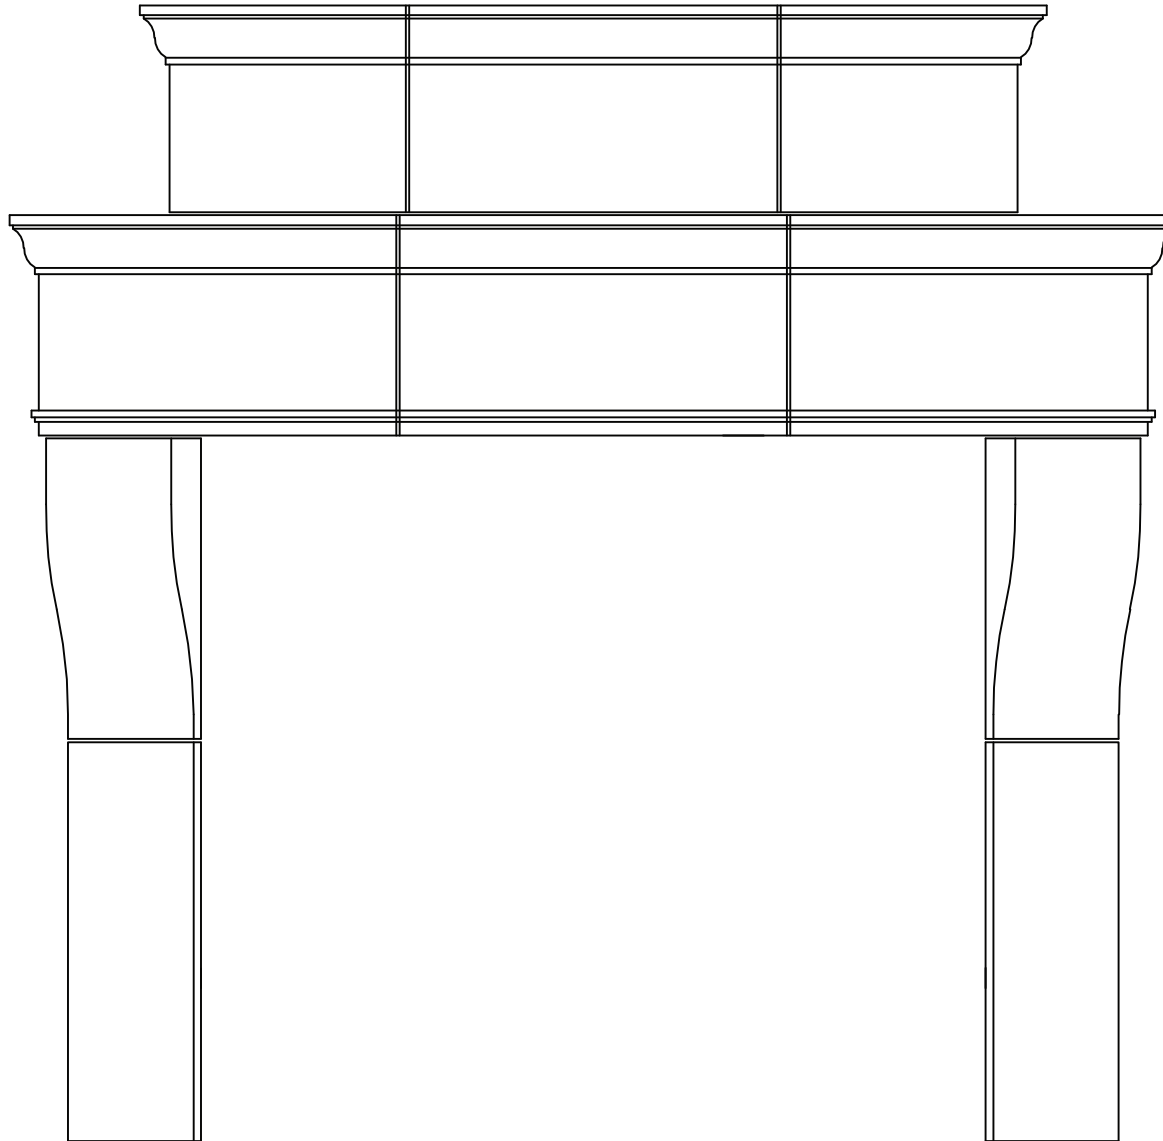

ELMSGATE

MATERIAL
BESPOKE STONE + TILE

explorematerial.com
210.731.8453

ELMSGATE

Style: Transitional
Formerly Fireplace #620

NOTE: DIMENSIONS MAY HAVE CHANGED SLIGHTLY FROM THE PREVIOUS CONDITION. DIMENSIONS SHOWN HERE SUPERCEDE ALL PREVIOUS VERISONS OF THIS FIREPLACE.

MATERIAL
BESPOKE STONE + TILE

explorematerial.com
210.731.8453

ELMSGATE

Style: Transitional
Formerly Fireplace #620