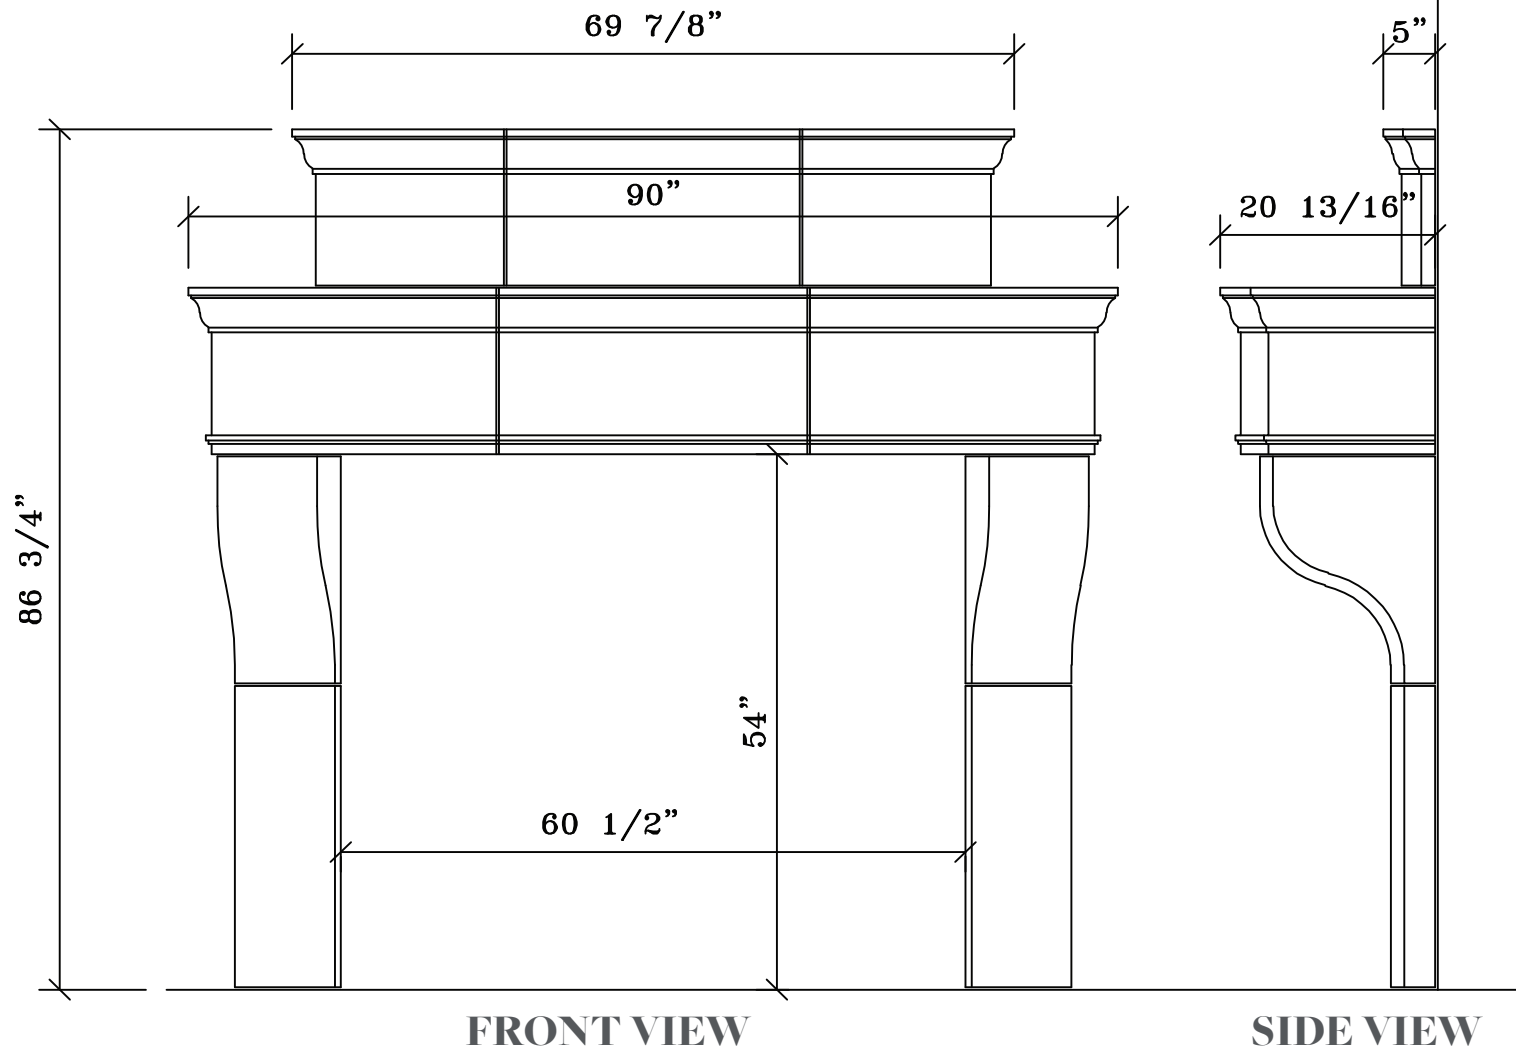

ELMSGATE

MATERIAL
BESPOKE STONE + TILE

explorematerial.com
210.731.8453

ELMSGATE

Style: Transitional
Formerly Fireplace #620

NOTE: DIMENSIONS MAY HAVE CHANGED SLIGHTLY FROM THE PREVIOUS CONDITION. DIMENSIONS SHOWN HERE SUPERCEDE ALL PREVIOUS VERISONS OF THIS FIREPLACE.

MATERIAL
BESPOKE STONE + TILE

explorematerial.com
210.731.8453

ELMSGATE

Style: Transitional
Formerly Fireplace #620