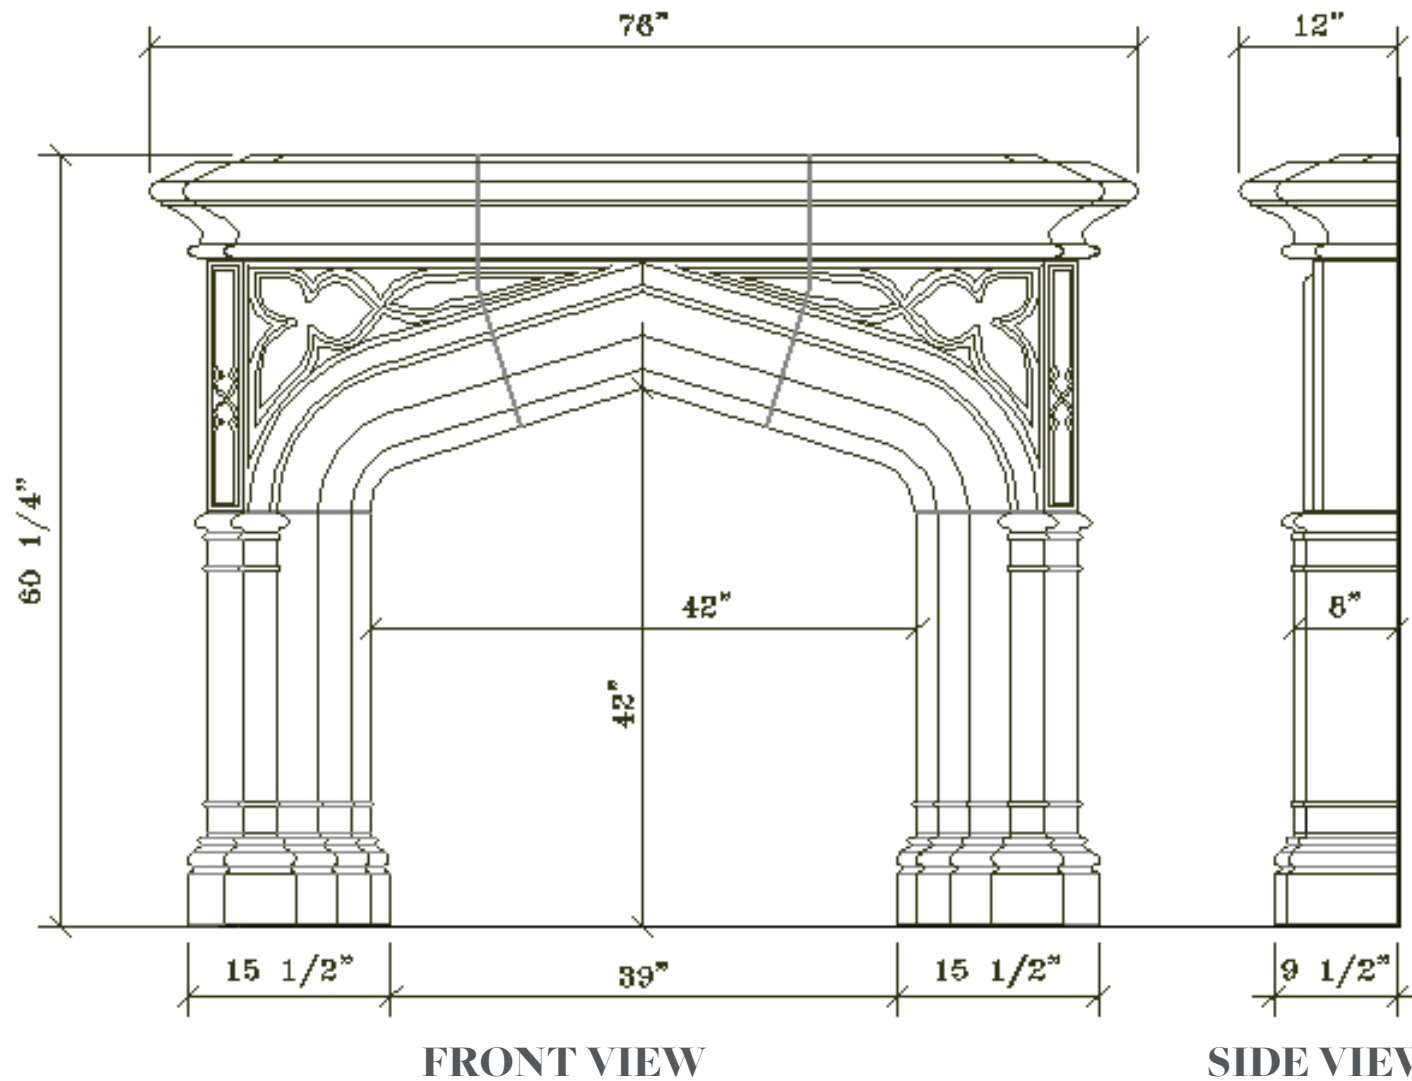

OPUS

MATERIAL
BESPOKE STONE + TILE

explorematerial.com
210.731.8453

OPUS

Style: Transitional
Formerly Fireplace #626

NOTE: DIMENSIONS MAY HAVE CHANGED SLIGHTLY FROM THE PREVIOUS CONDITION.
 DIMENSIONS SHOWN HERE SUPERCEDE ALL PREVIOUS VERISONS OF THIS FIREPLACE.

MATERIAL
 BESPOKE STONE + TILE

explorematerial.com
 210.731.8453

OPUS

Style: Transitional
 Formerly Fireplace #626