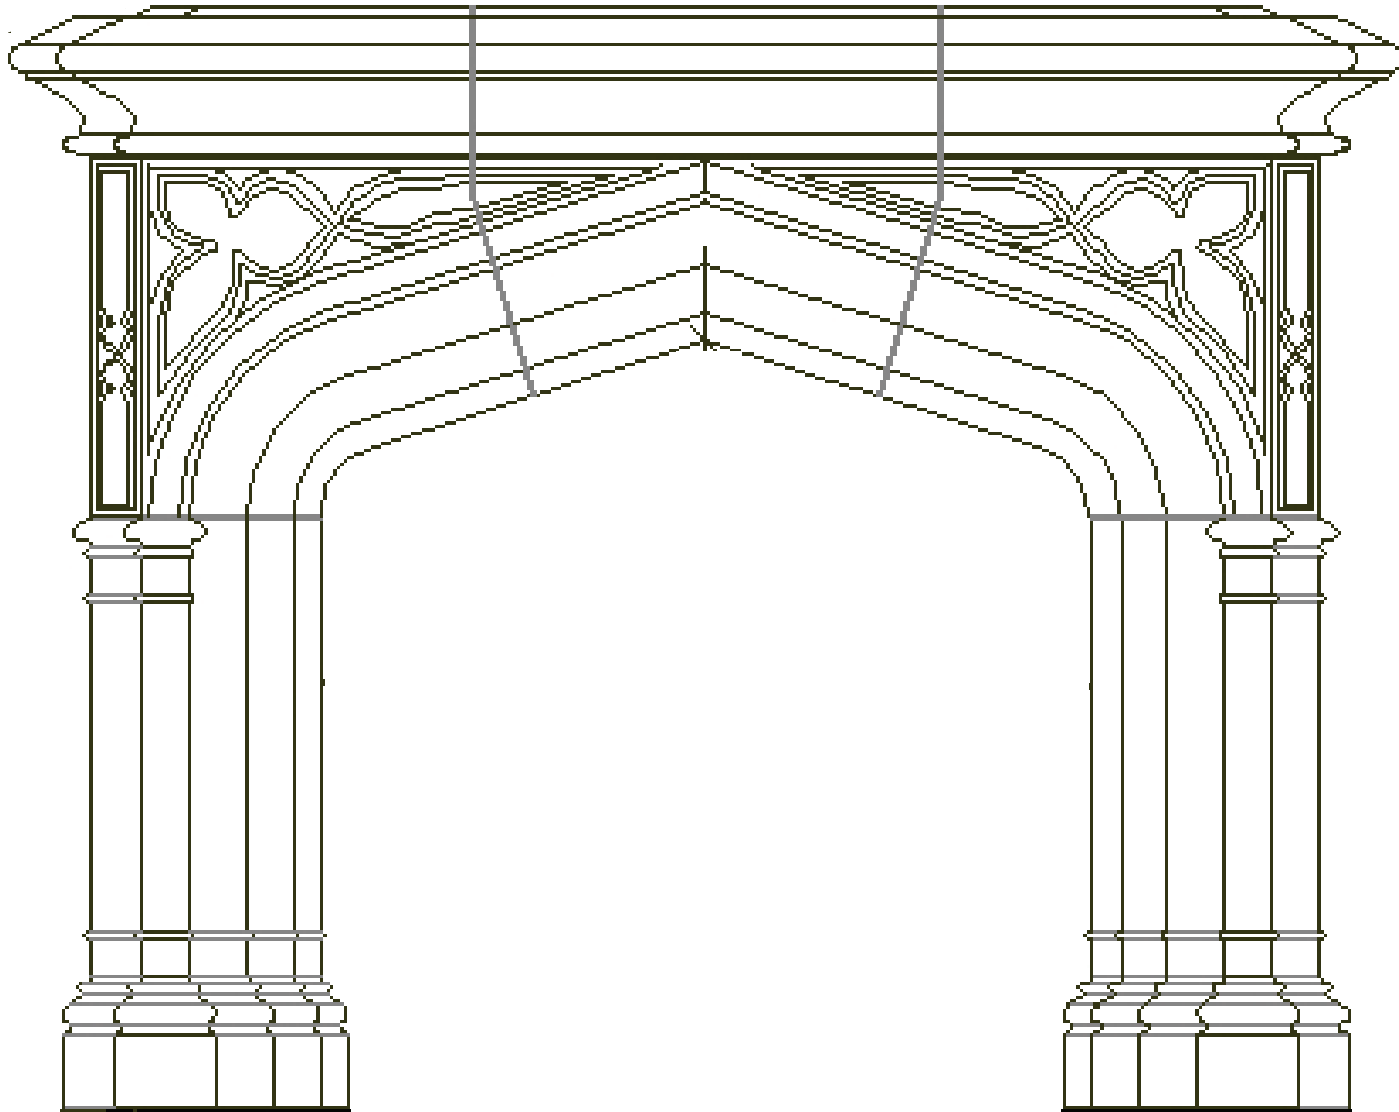

OPUS

MATERIAL
BESPOKE STONE + TILE

explorematerial.com
210.731.8453

OPUS

Style: Transitional
Formerly Fireplace #626

NOTE: DIMENSIONS MAY HAVE CHANGED SLIGHTLY FROM THE PREVIOUS CONDITION.
 DIMENSIONS SHOWN HERE SUPERCEDE ALL PREVIOUS VERISONS OF THIS FIREPLACE.

MATERIAL
 BESPOKE STONE + TILE

explorematerial.com
 210.731.8453

OPUS

Style: Transitional
 Formerly Fireplace #626