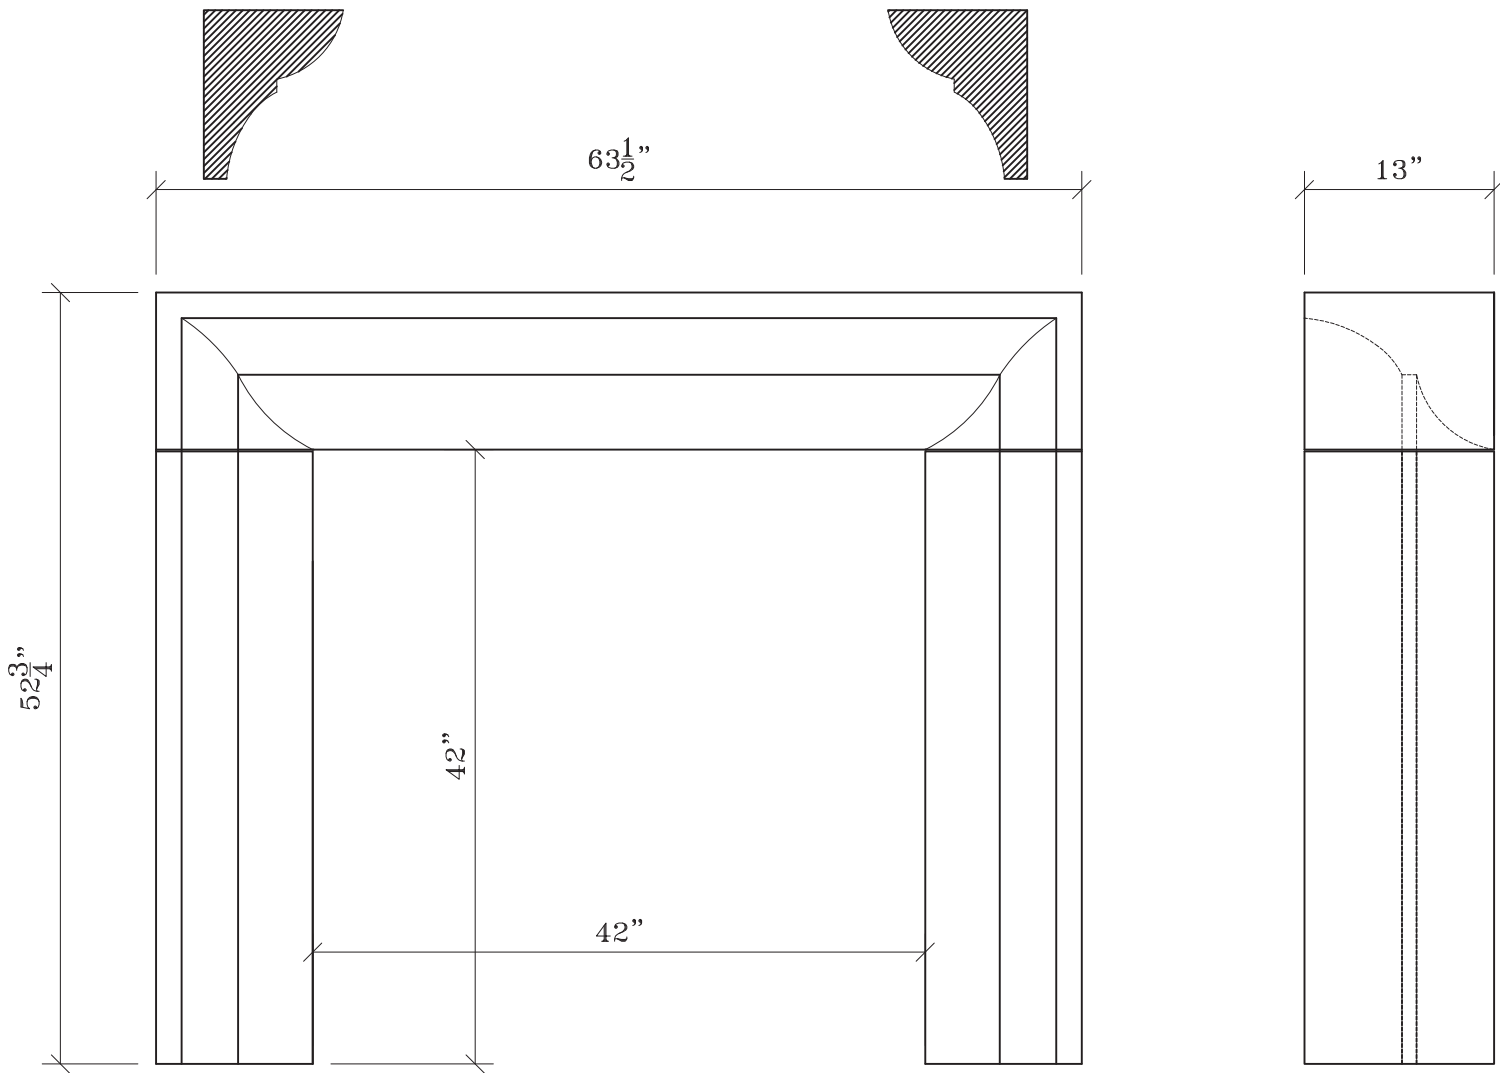

ST. AUGUSTINE

MATERIAL
BESPOKE STONE + TILE

explorematerial.com
210.731.8453

ST. AUGUSTINE

Style: Transitional
Formerly Fireplace: MO-10

FRONT VIEW

SIDE VIEW

NOTE: DIMENSIONS MAY HAVE CHANGED SLIGHTLY FROM THE PREVIOUS CONDITION.
 DIMENSIONS SHOWN HERE SUPERCEDE ALL PREVIOUS VERISONS OF THIS FIREPLACE.