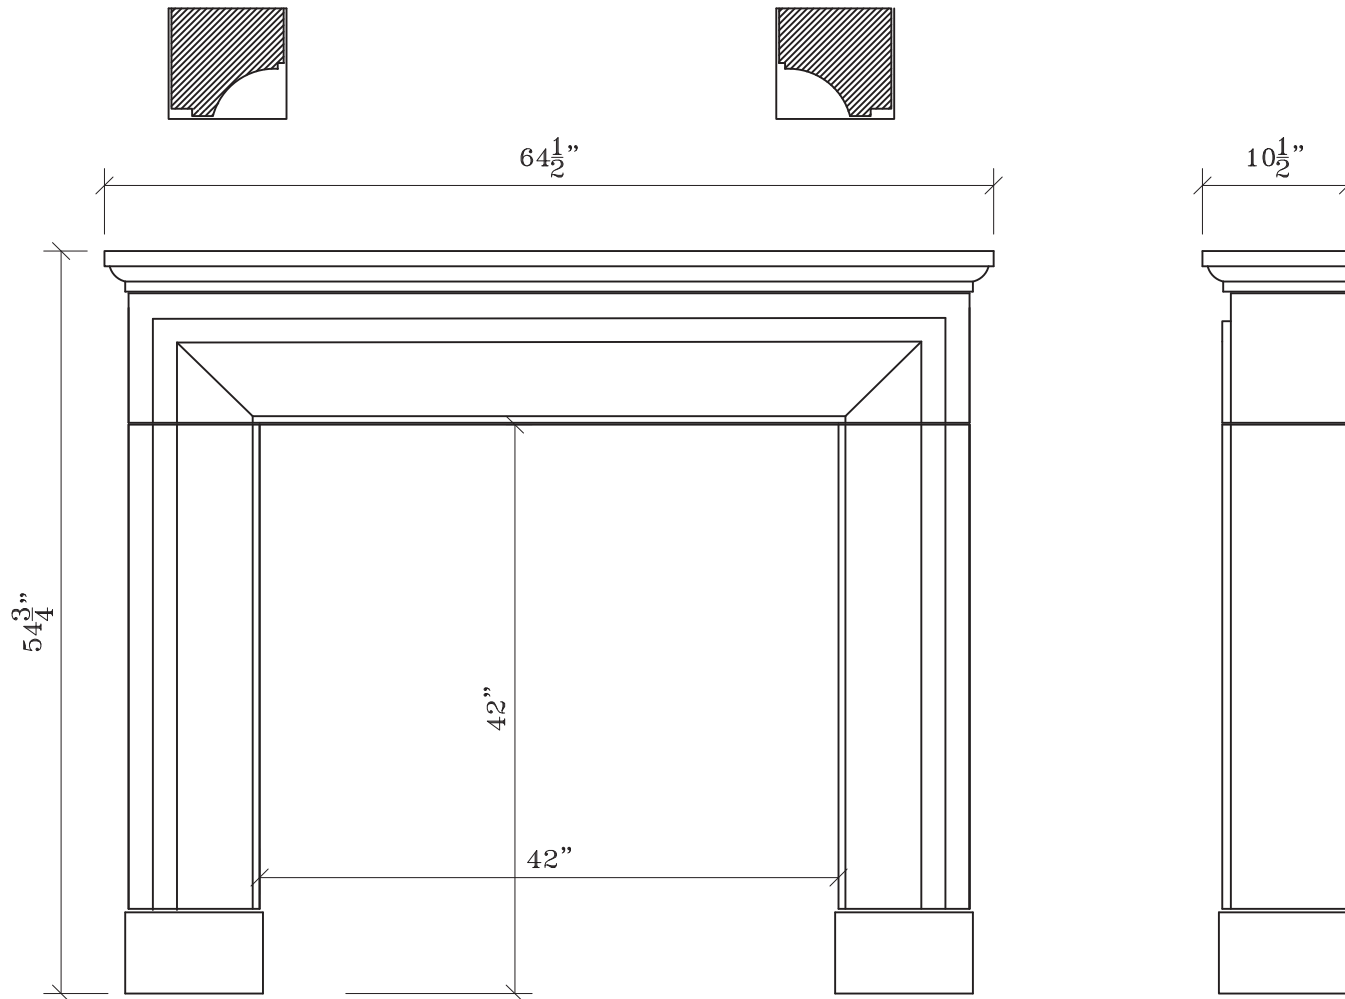

ST. SIMONS

MATERIAL
BESPOKE STONE + TILE

explorematerial.com
210.731.8453

ST. SIMONS

Style: Traditional
Formerly Fireplace: MO-12

FRONT VIEW

SIDE VIEW

NOTE: DIMENSIONS MAY HAVE CHANGED SLIGHTLY FROM THE PREVIOUS CONDITION.
DIMENSIONS SHOWN HERE SUPERCEDE ALL PREVIOUS VERISONS OF THIS FIREPLACE.