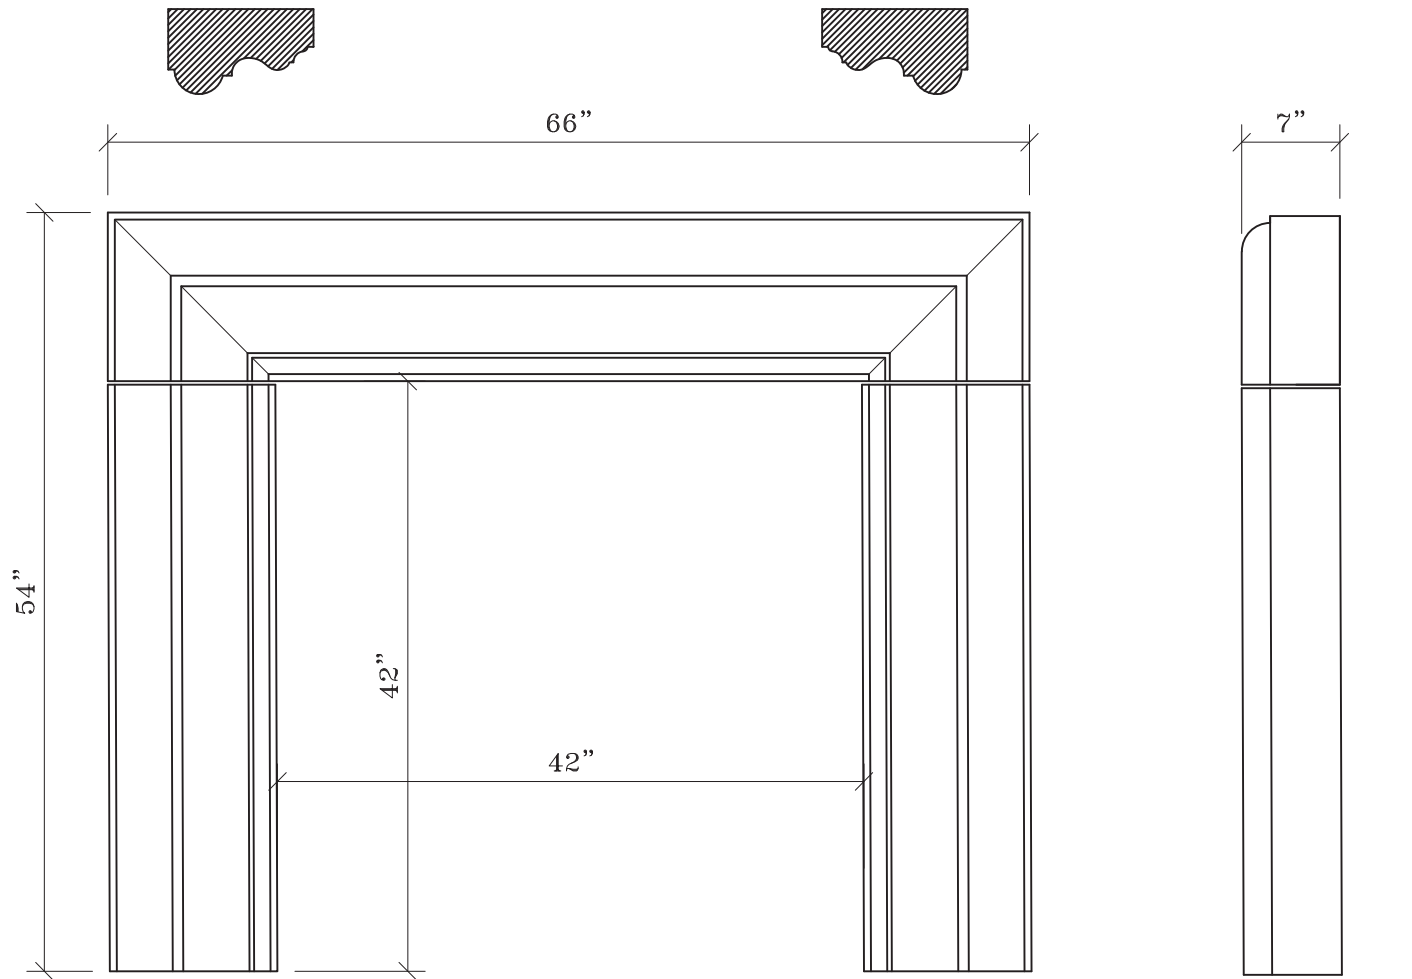

PONCE

MATERIAL
BESPOKE STONE + TILE

explorematerial.com
210.731.8453

PONCE

Style: Transitional
Formerly Fireplace: MO-13

FRONT VIEW

SIDE VIEW

NOTE: DIMENSIONS MAY HAVE CHANGED SLIGHTLY FROM THE PREVIOUS CONDITION.
 DIMENSIONS SHOWN HERE SUPERCEDE ALL PREVIOUS VERISONS OF THIS FIREPLACE.