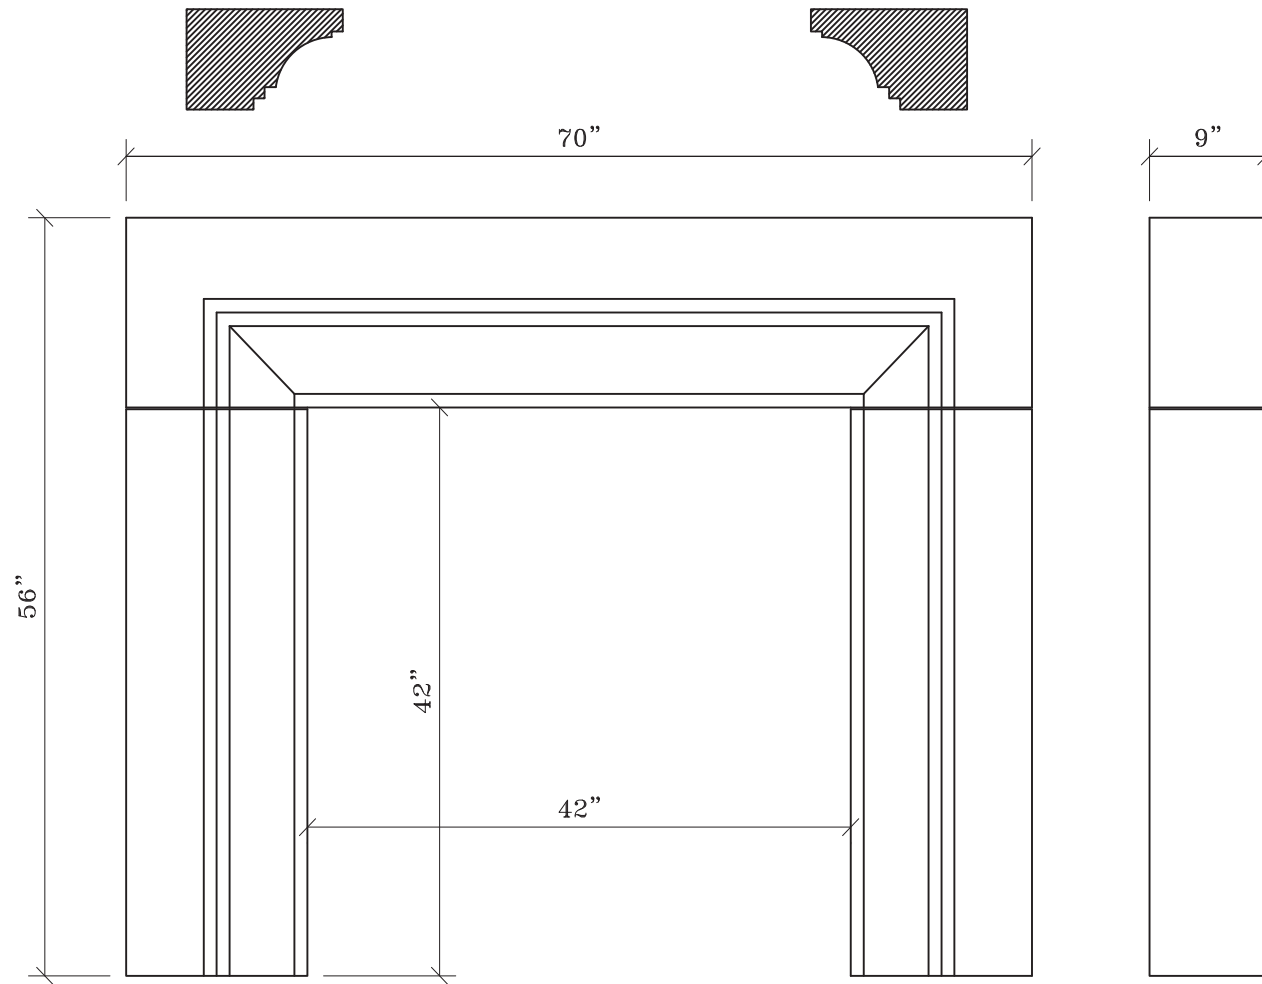

# AUGUSTA

**MATERIAL**  
BESPOKE STONE + TILE

[explorematerial.com](http://explorematerial.com)  
210.731.8453

**AUGUSTA**

Style: Transitional  
Formerly Fireplace: MO-14

**FRONT VIEW**

**SIDE VIEW**

NOTE: DIMENSIONS MAY HAVE CHANGED SLIGHTLY FROM THE PREVIOUS CONDITION.  
 DIMENSIONS SHOWN HERE SUPERCEDE ALL PREVIOUS VERISONS OF THIS FIREPLACE.