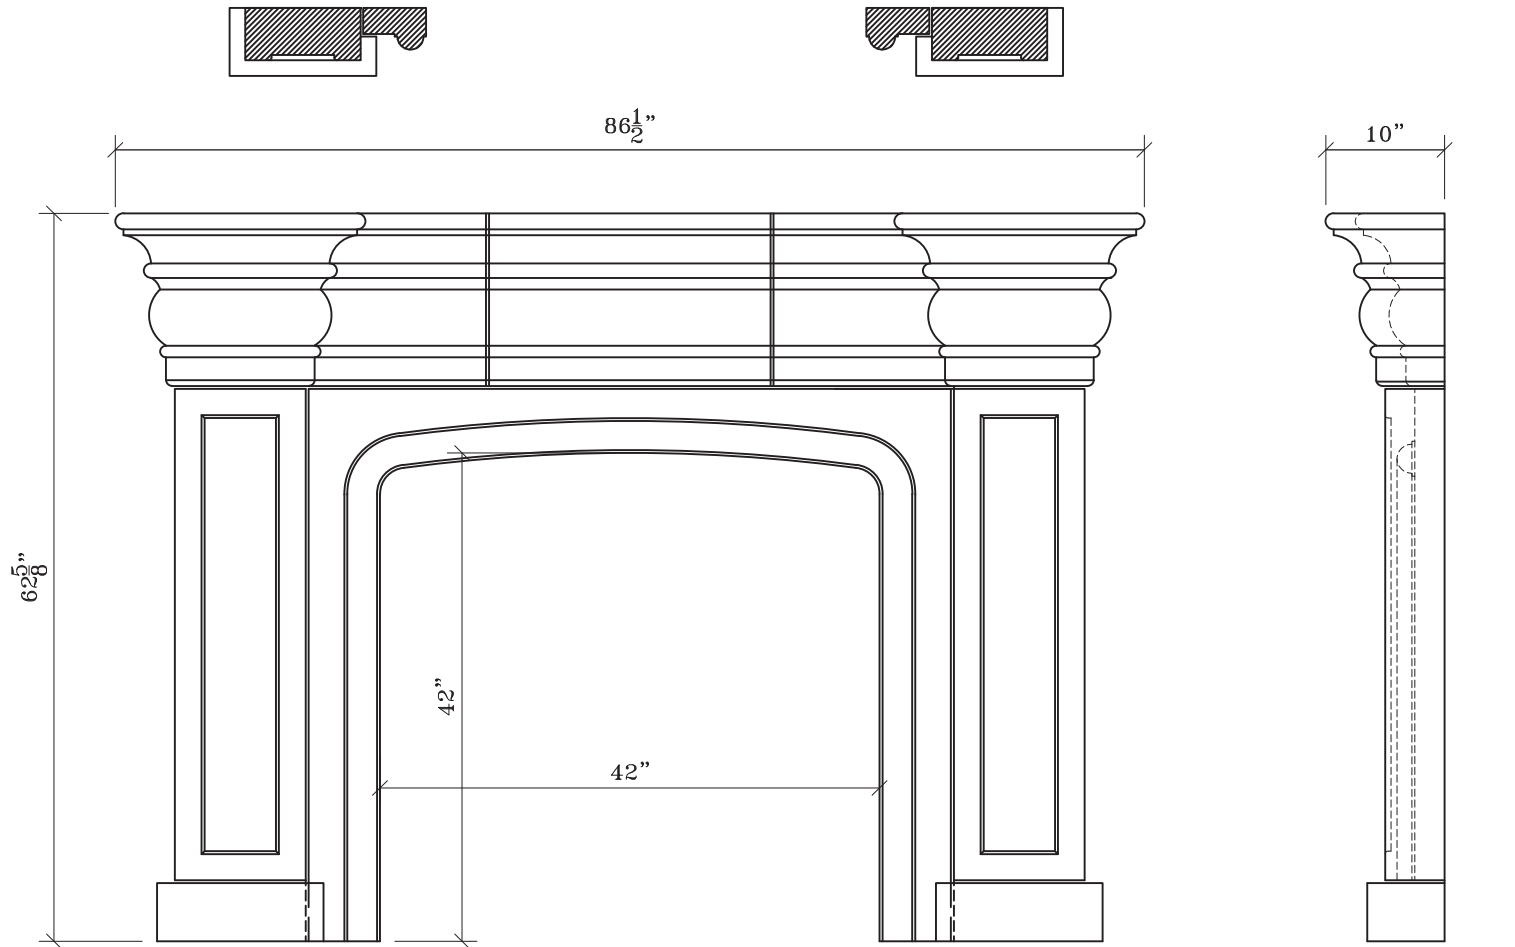

ANSLEY

MATERIAL
BESPOKE STONE + TILE

explorematerial.com
210.731.8453

ANSLEY
Style: Traditional
Formerly Fireplace: MO-15

FRONT VIEW

SIDE VIEW

NOTE: DIMENSIONS MAY HAVE CHANGED SLIGHTLY FROM THE PREVIOUS CONDITION.
DIMENSIONS SHOWN HERE SUPERCEDE ALL PREVIOUS VERISONS OF THIS FIREPLACE.