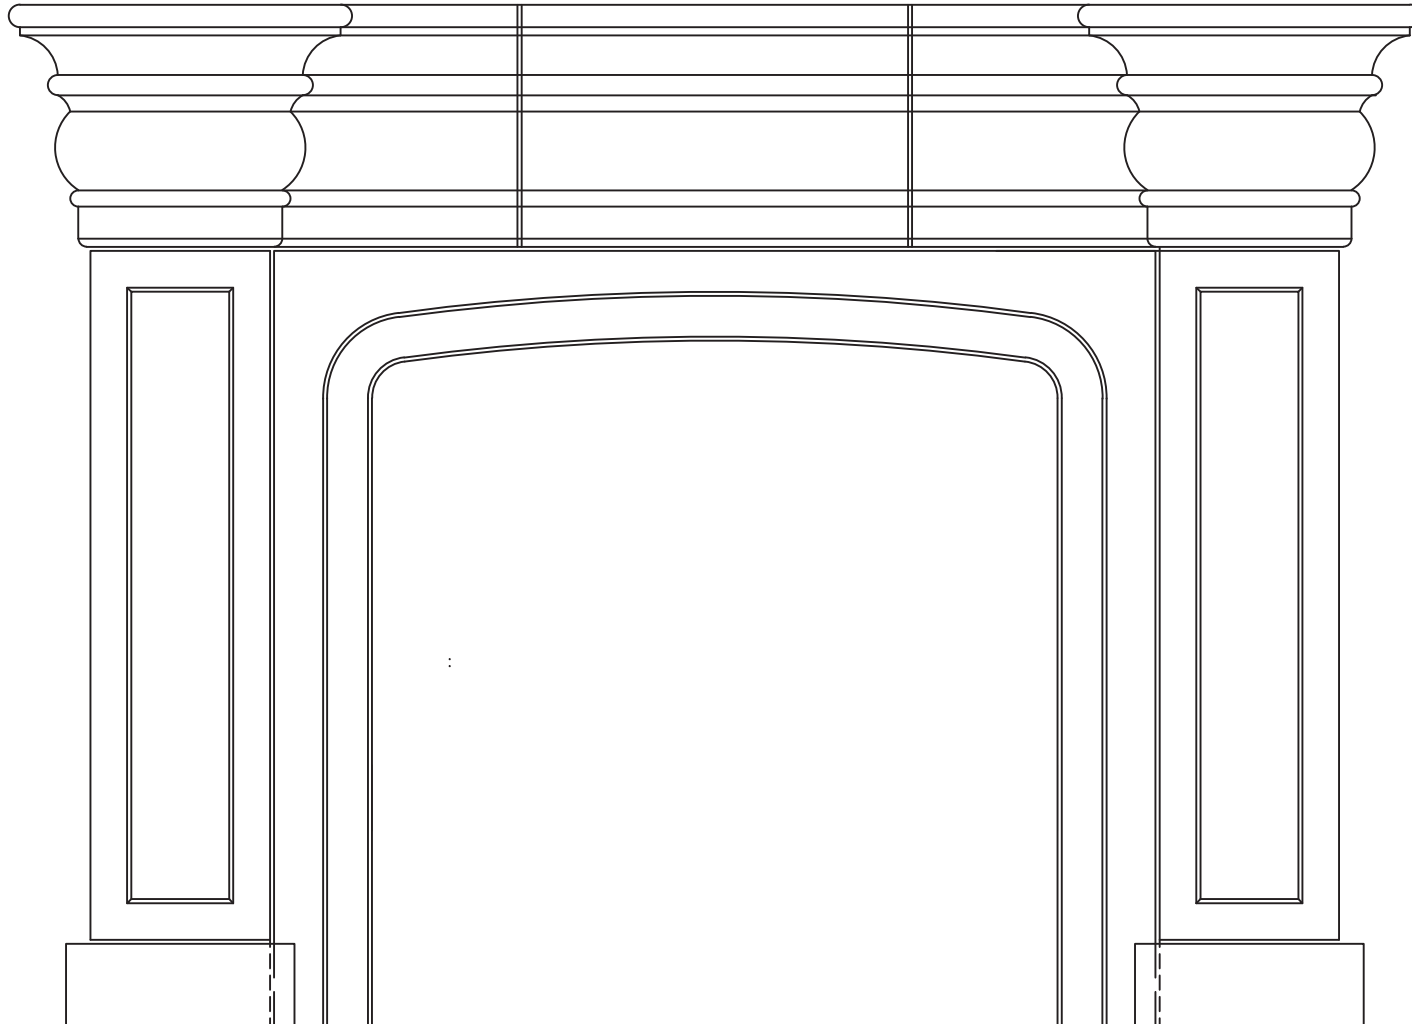

ANSLEY

MATERIAL
BESPOKE STONE + TILE

explorematerial.com
210.731.8453

ANSLEY
Style: Traditional
Formerly Fireplace: MO-15

FRONT VIEW

SIDE VIEW

NOTE: DIMENSIONS MAY HAVE CHANGED SLIGHTLY FROM THE PREVIOUS CONDITION.
DIMENSIONS SHOWN HERE SUPERCEDE ALL PREVIOUS VERISONS OF THIS FIREPLACE.

MATERIAL
BESPOKE STONE + TILE

explorematerial.com
210.731.8453

ANSLEY
Style: Traditional
Formerly Fireplace: MO-15