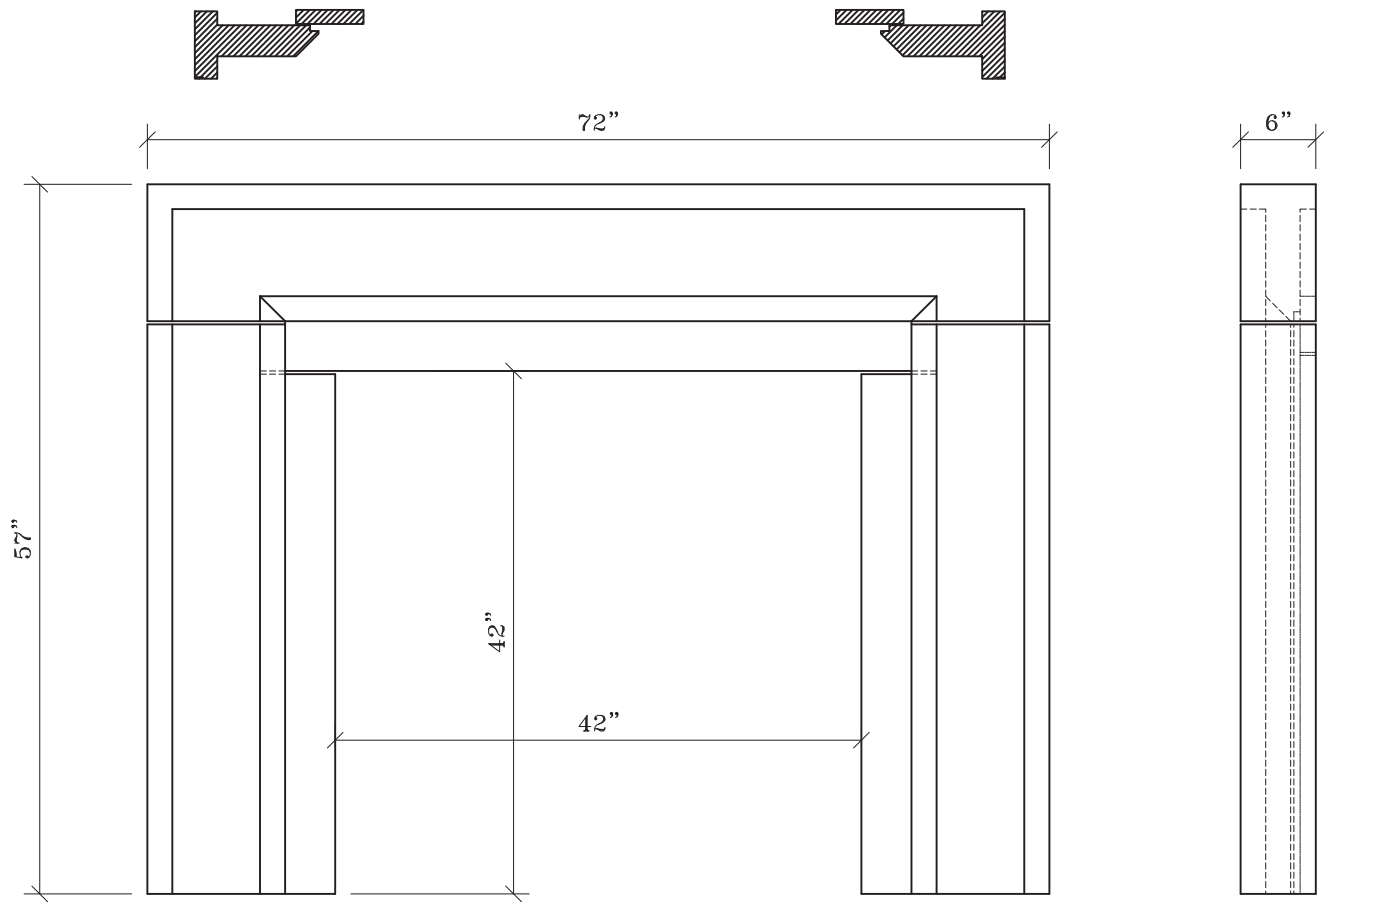

CHASTAIN

MATERIAL
BESPOKE STONE + TILE

explorematerial.com
210.731.8453

CHASTAIN

Style: Transitional
Formerly Fireplace: MO-16

FRONT VIEW

SIDE VIEW

NOTE: DIMENSIONS MAY HAVE CHANGED SLIGHTLY FROM THE PREVIOUS CONDITION.
 DIMENSIONS SHOWN HERE SUPERCEDE ALL PREVIOUS VERISONS OF THIS FIREPLACE.