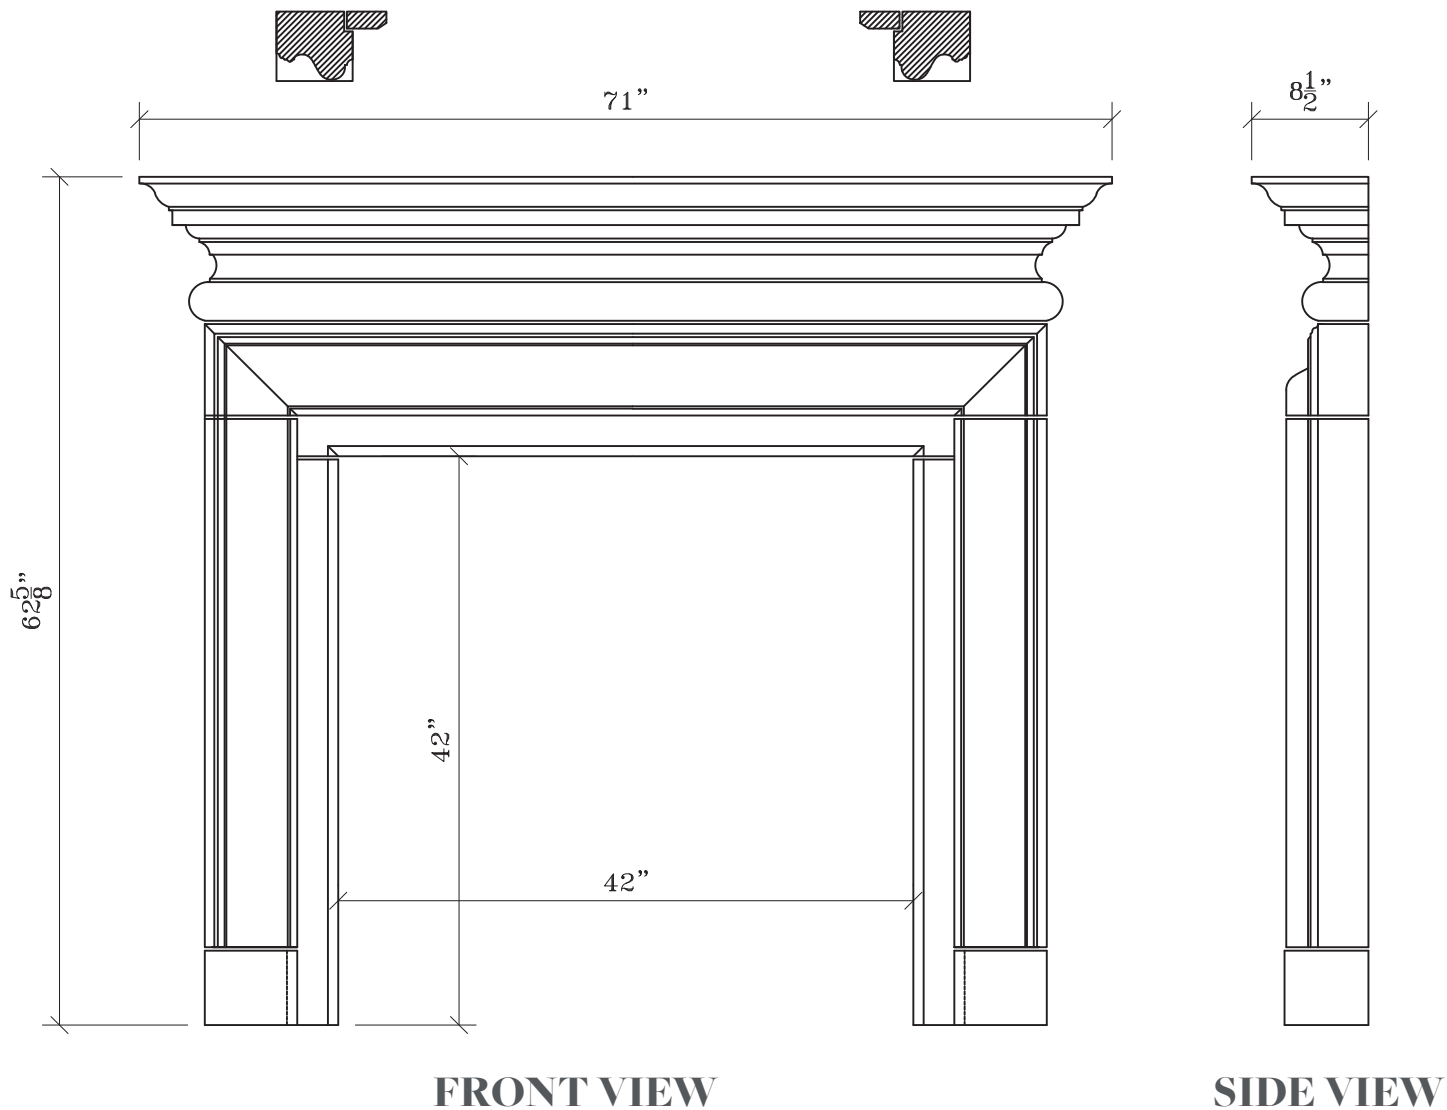

PIEDMONT

MATERIAL
BESPOKE STONE + TILE

explorematerial.com
210.731.8453

PIEDMONT

Style: Traditional
Formerly Fireplace: MO-17

NOTE: DIMENSIONS MAY HAVE CHANGED SLIGHTLY FROM THE PREVIOUS CONDITION.
 DIMENSIONS SHOWN HERE SUPERCEDE ALL PREVIOUS VERISONS OF THIS FIREPLACE.