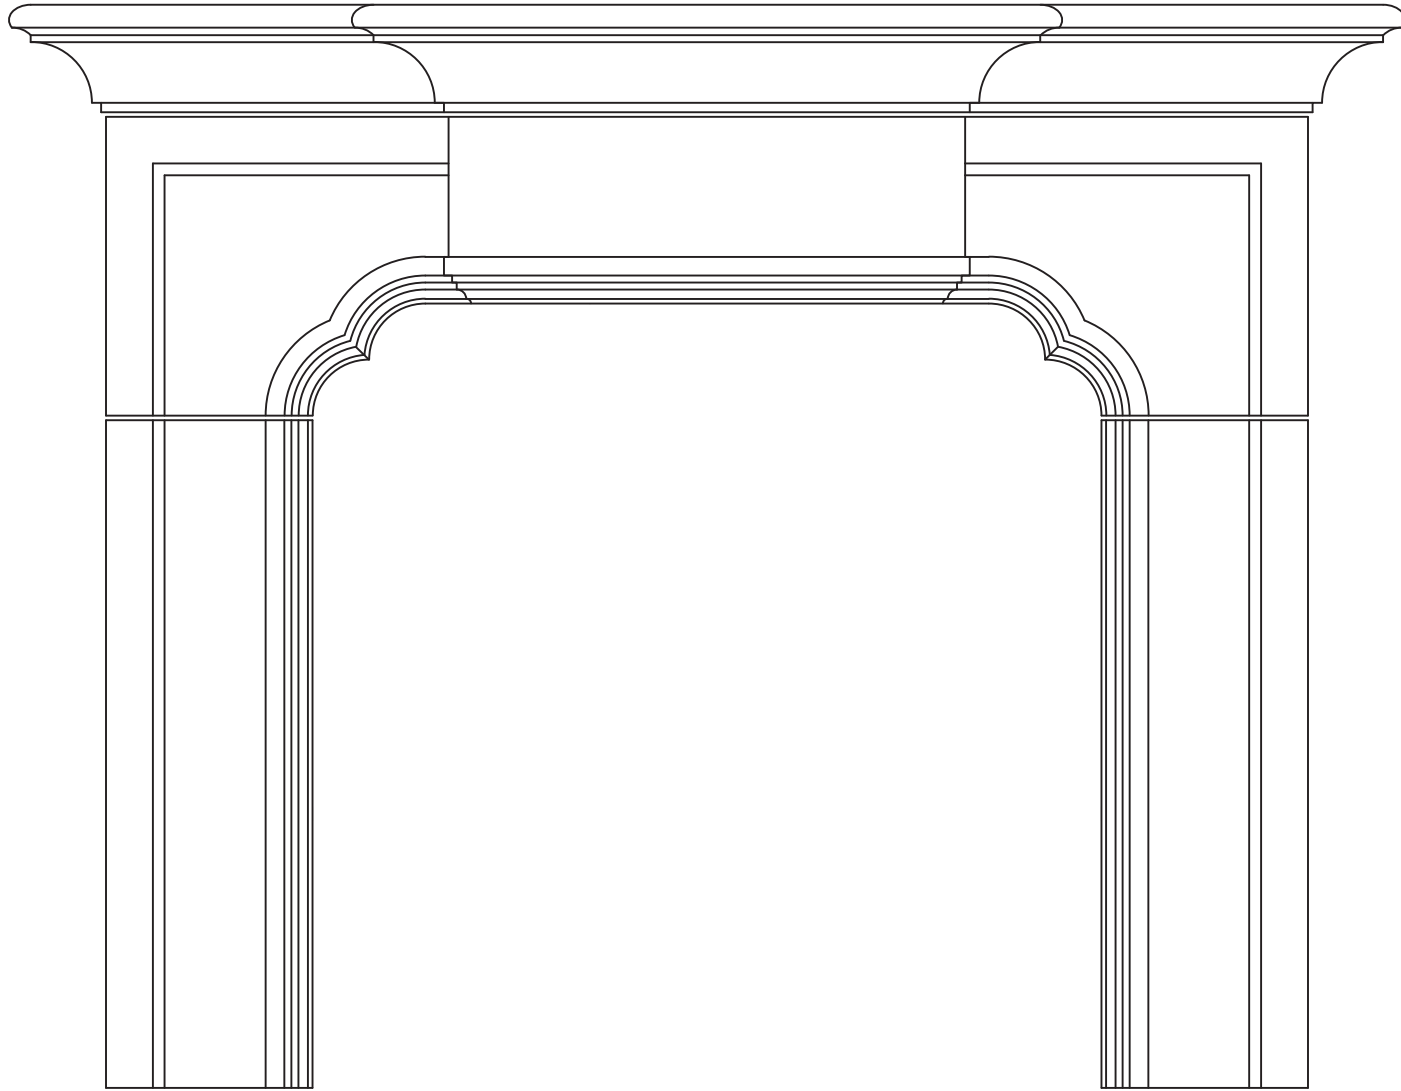

FLORENCE

MATERIAL
BESPOKE STONE + TILE

explorematerial.com
210.731.8453

FLORENCE

Style: Traditional
Formerly Fireplace: MO-19