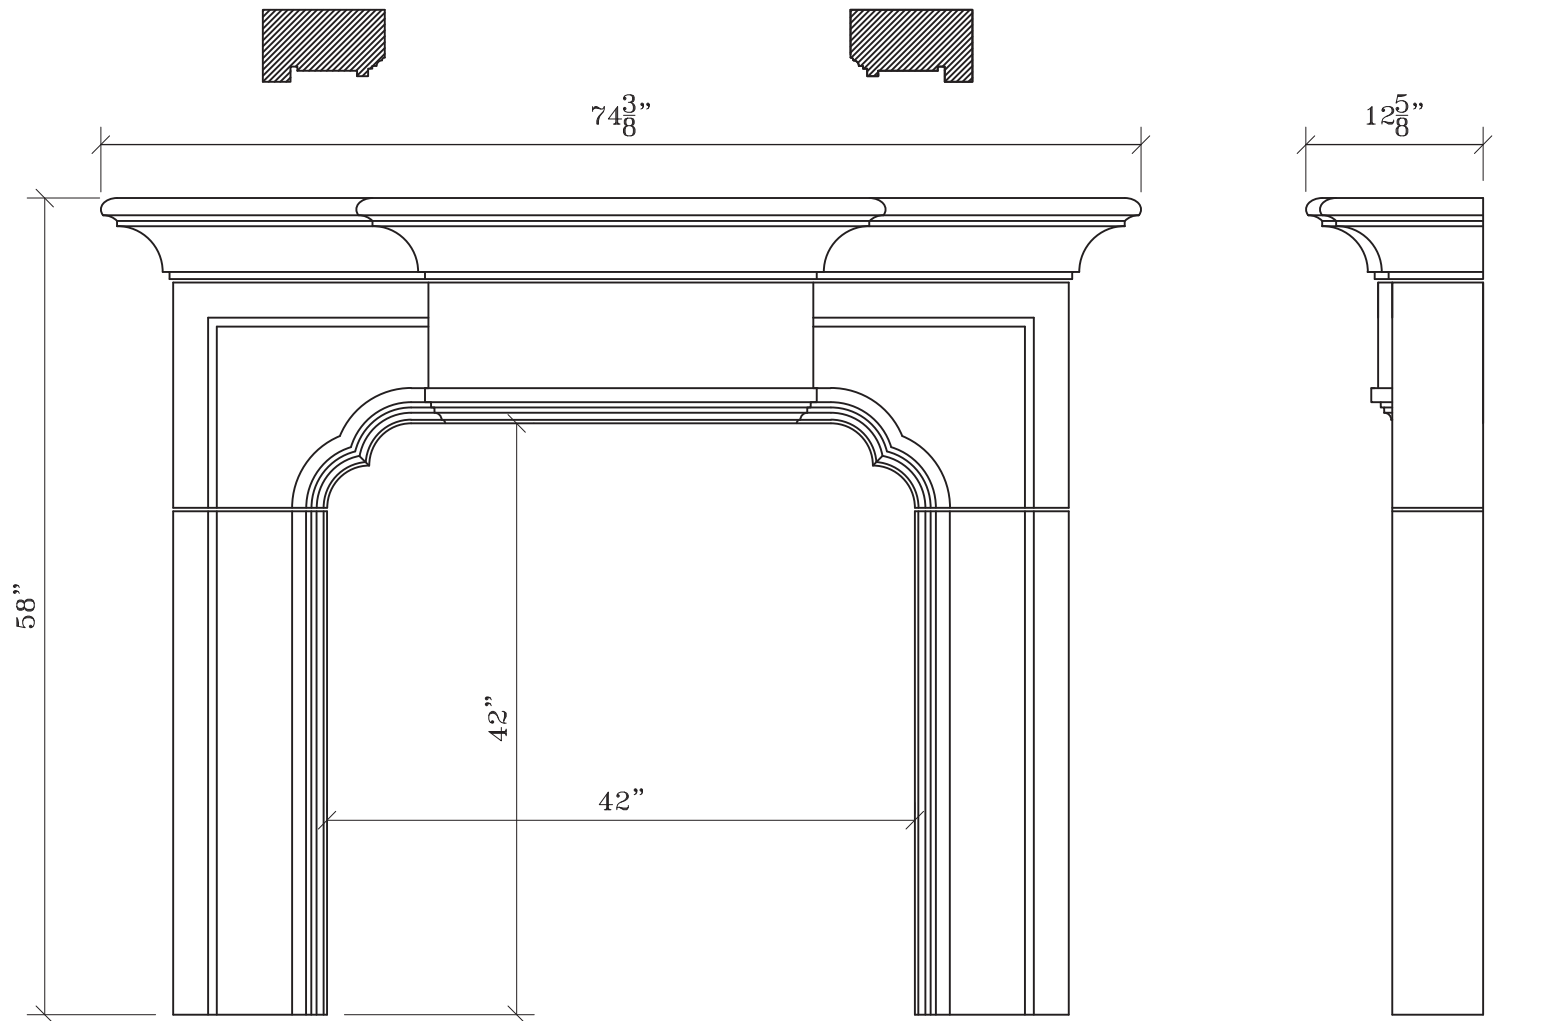

# FLORENCE

Style: Traditional  
Formerly Fireplace: MO-19

**FRONT VIEW**

**SIDE VIEW**

NOTE: DIMENSIONS MAY HAVE CHANGED SLIGHTLY FROM THE PREVIOUS CONDITION.  
 DIMENSIONS SHOWN HERE SUPERCEDE ALL PREVIOUS VERISONS OF THIS FIREPLACE.