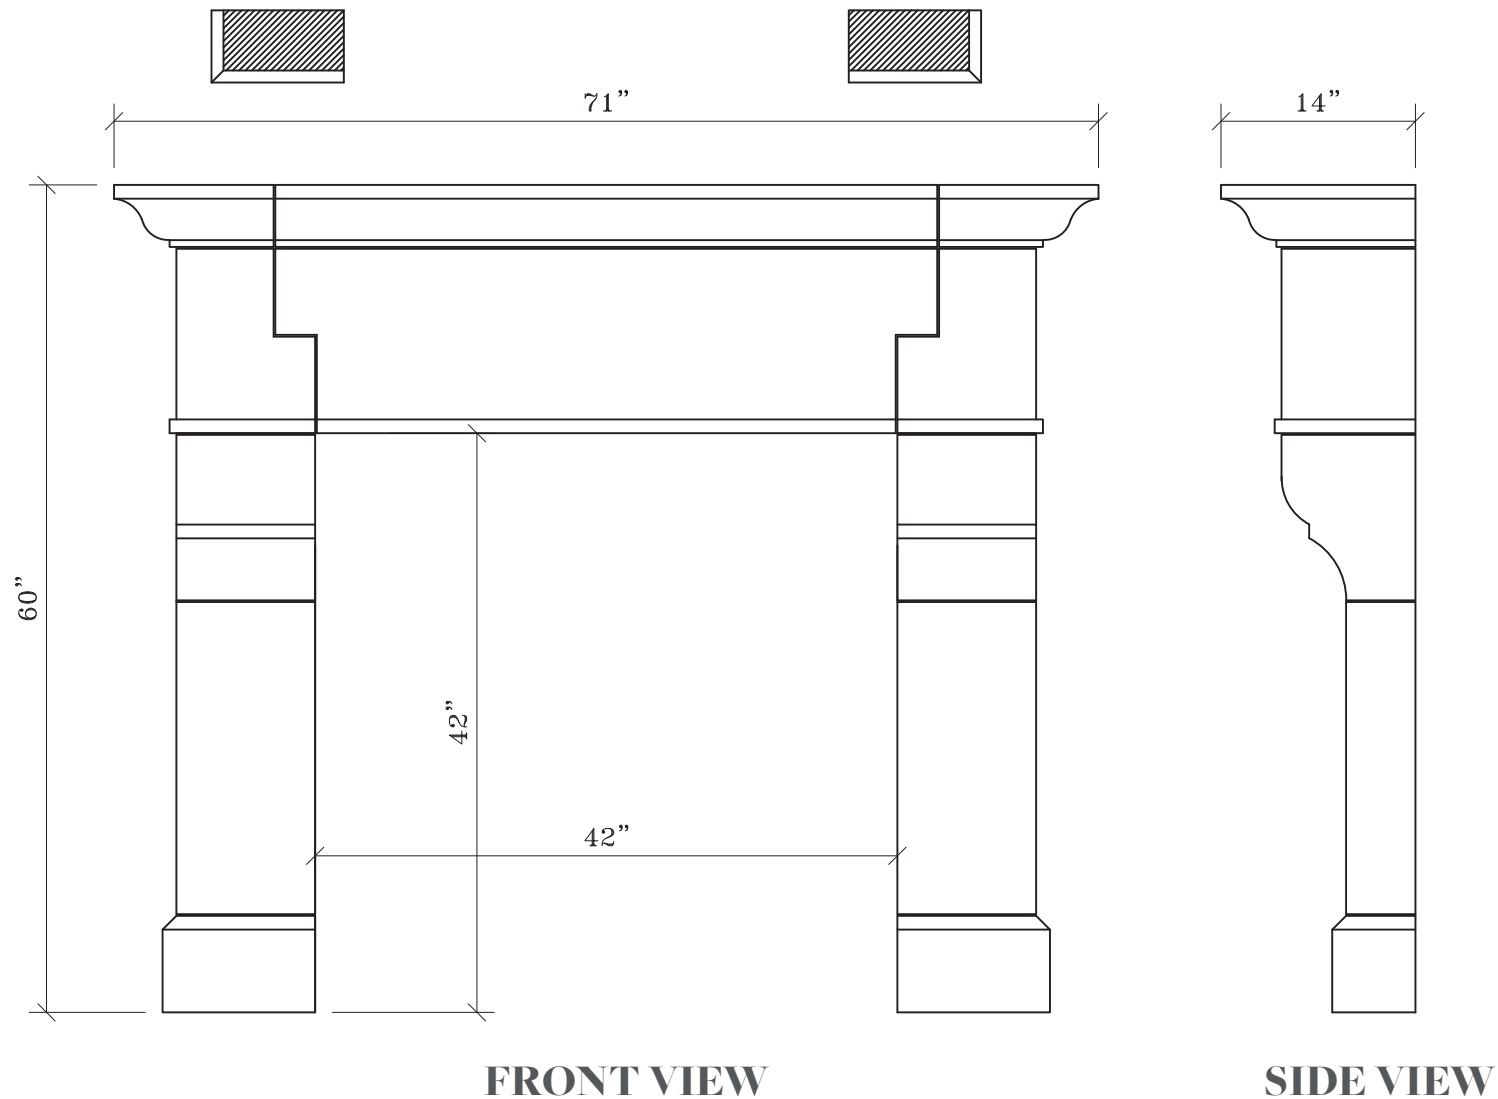

# HARRISBURG

Style: Traditional  
Formerly Fireplace: MO-20

NOTE: DIMENSIONS MAY HAVE CHANGED SLIGHTLY FROM THE PREVIOUS CONDITION.  
 DIMENSIONS SHOWN HERE SUPERCEDE ALL PREVIOUS VERISONS OF THIS FIREPLACE.