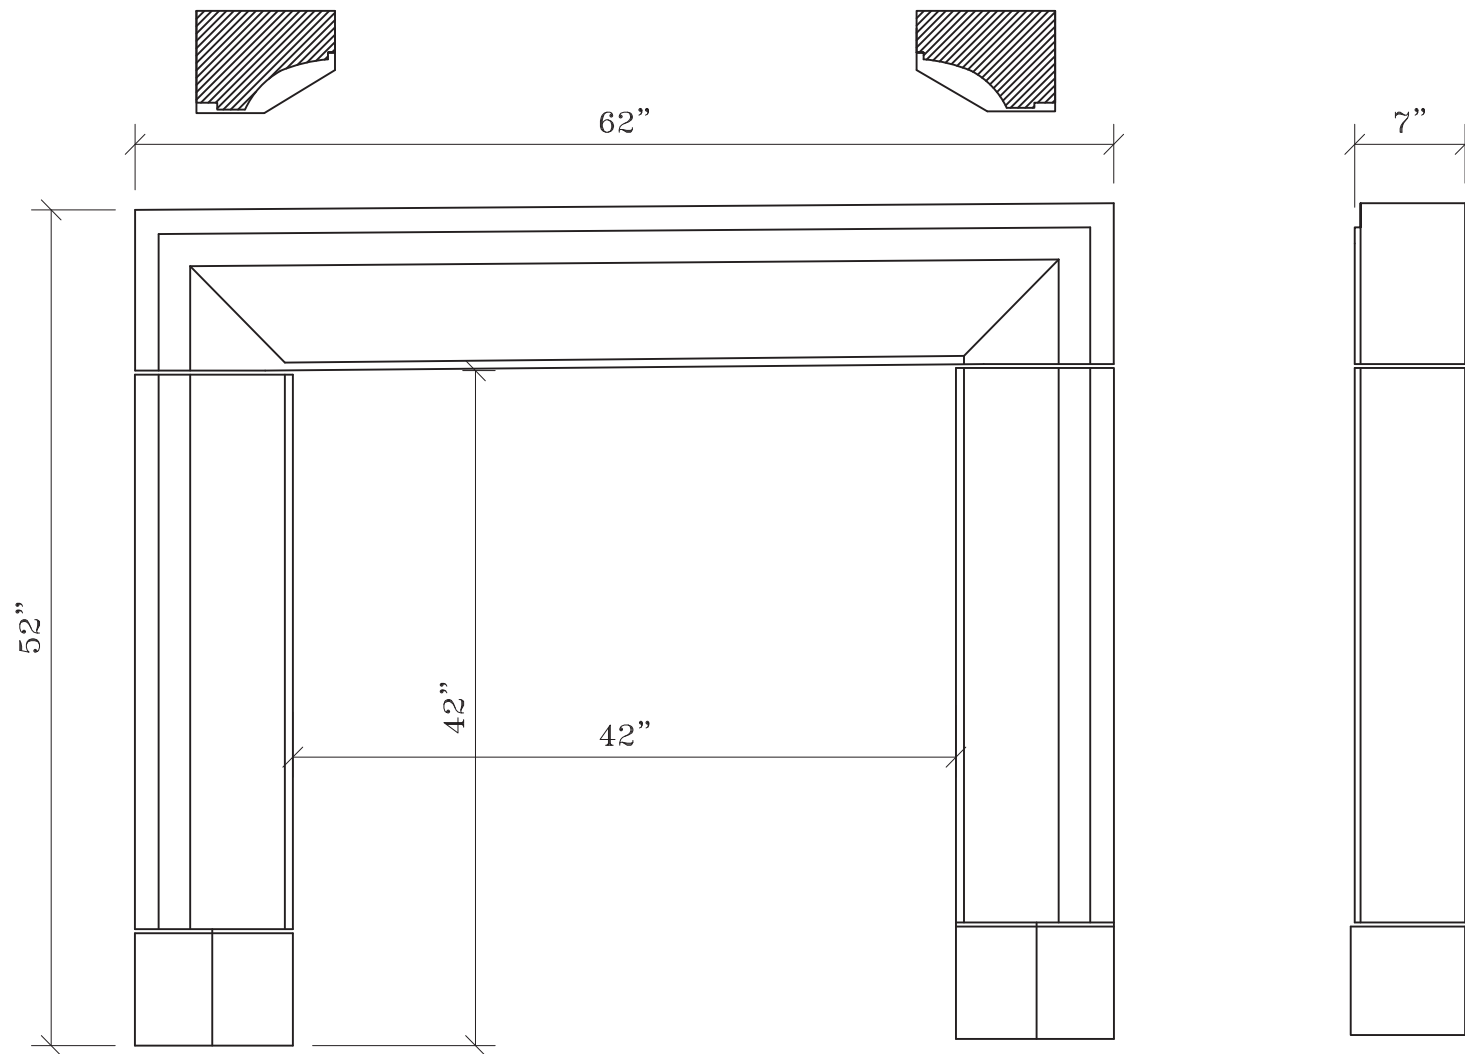

PROVIDENCE

MATERIAL
BESPOKE STONE + TILE

explorematerial.com
210.731.8453

PROVIDENCE

Style: Transitional
Formerly Fireplace: MO-21

FRONT VIEW

SIDE VIEW

NOTE: DIMENSIONS MAY HAVE CHANGED SLIGHTLY FROM THE PREVIOUS CONDITION.
 DIMENSIONS SHOWN HERE SUPERCEDE ALL PREVIOUS VERISONS OF THIS FIREPLACE.