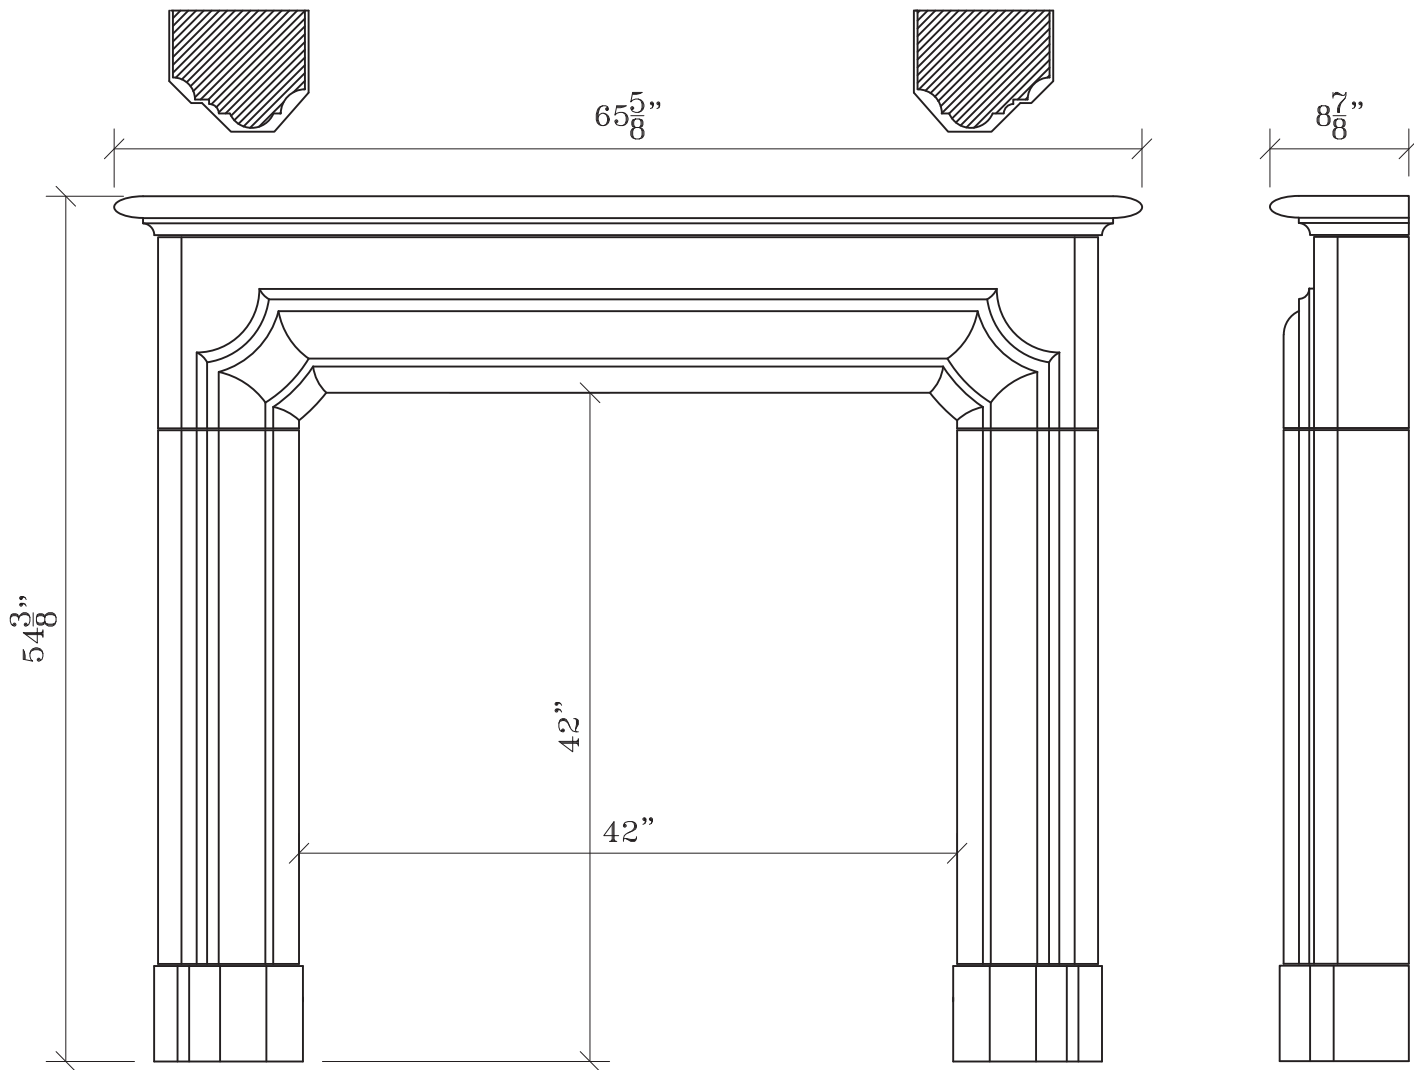

RALEIGH

MATERIAL
BESPOKE STONE + TILE

explorematerial.com
210.731.8453

RALEIGH

Style: Traditional
Formerly Fireplace: MO-22

FRONT VIEW

SIDE VIEW

NOTE: DIMENSIONS MAY HAVE CHANGED SLIGHTLY FROM THE PREVIOUS CONDITION.
DIMENSIONS SHOWN HERE SUPERCEDE ALL PREVIOUS VERISONS OF THIS FIREPLACE.