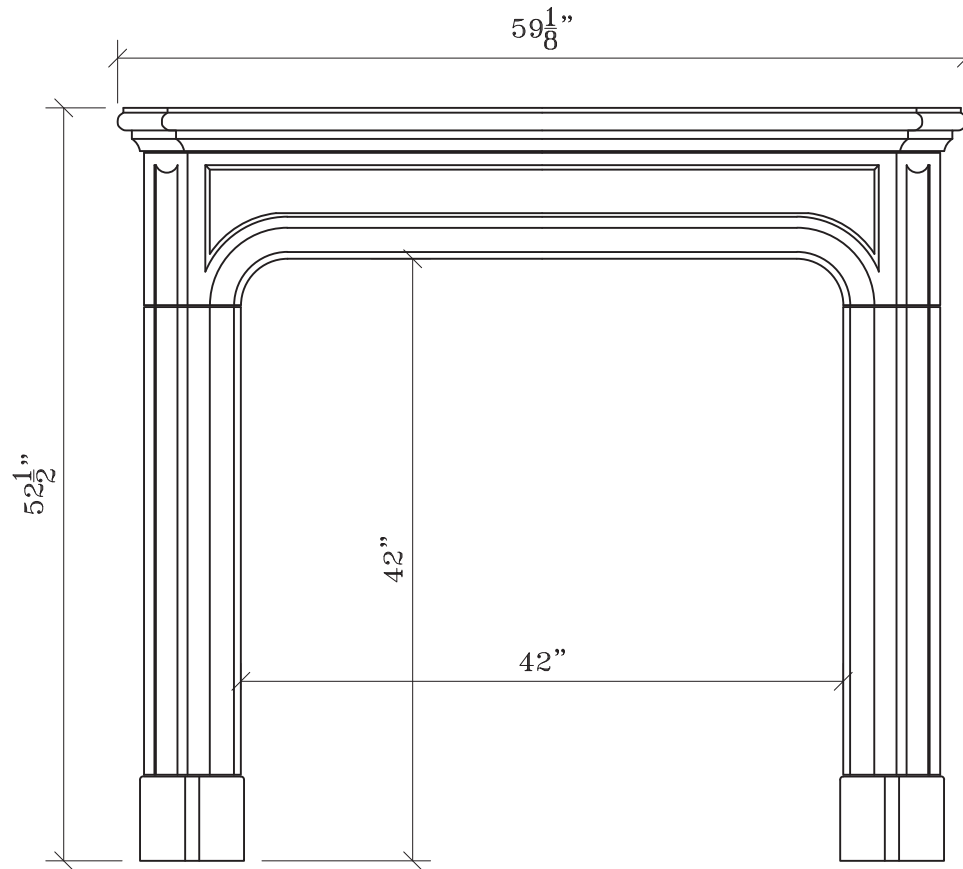

# AMELIA

**MATERIAL**  
BESPOKE STONE + TILE

[explorematerial.com](http://explorematerial.com)  
210.731.8453

**AMELIA**  
Style: Transitional  
Formerly Fireplace: MO-23

**FRONT VIEW**

**SIDE VIEW**

NOTE: DIMENSIONS MAY HAVE CHANGED SLIGHTLY FROM THE PREVIOUS CONDITION.  
DIMENSIONS SHOWN HERE SUPERCEDE ALL PREVIOUS VERISONS OF THIS FIREPLACE.