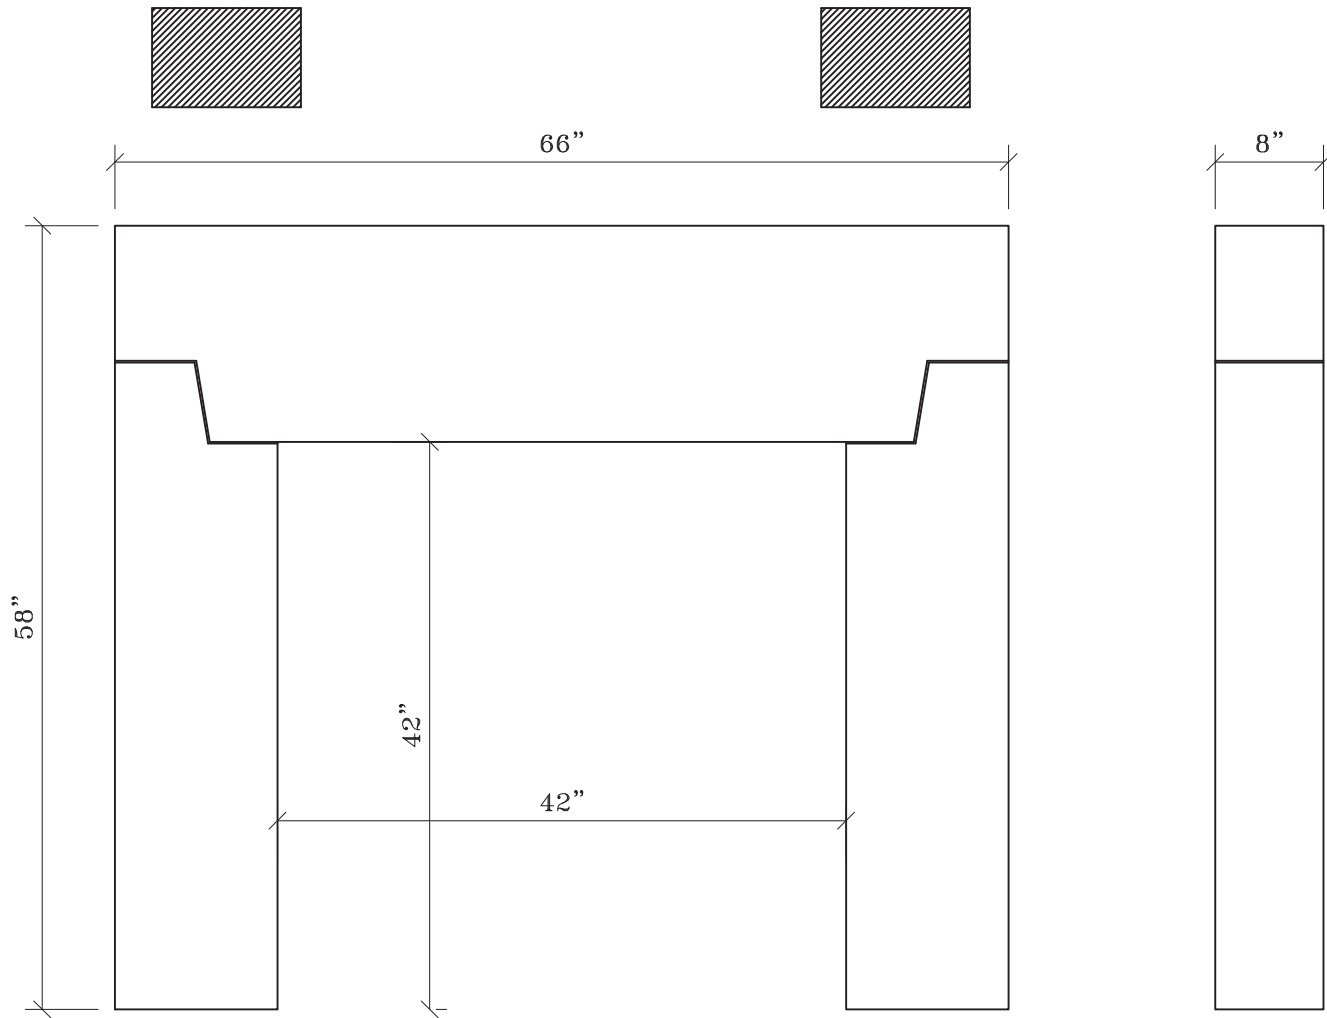

ORGANIC 1

MATERIAL
BESPOKE STONE + TILE

explorematerial.com
210.731.8453

ORGANIC 1

Style: Contemporary
Formerly Fireplace: MO-25

FRONT VIEW

SIDE VIEW

NOTE: DIMENSIONS MAY HAVE CHANGED SLIGHTLY FROM THE PREVIOUS CONDITION.
 DIMENSIONS SHOWN HERE SUPERCEDE ALL PREVIOUS VERISONS OF THIS FIREPLACE.