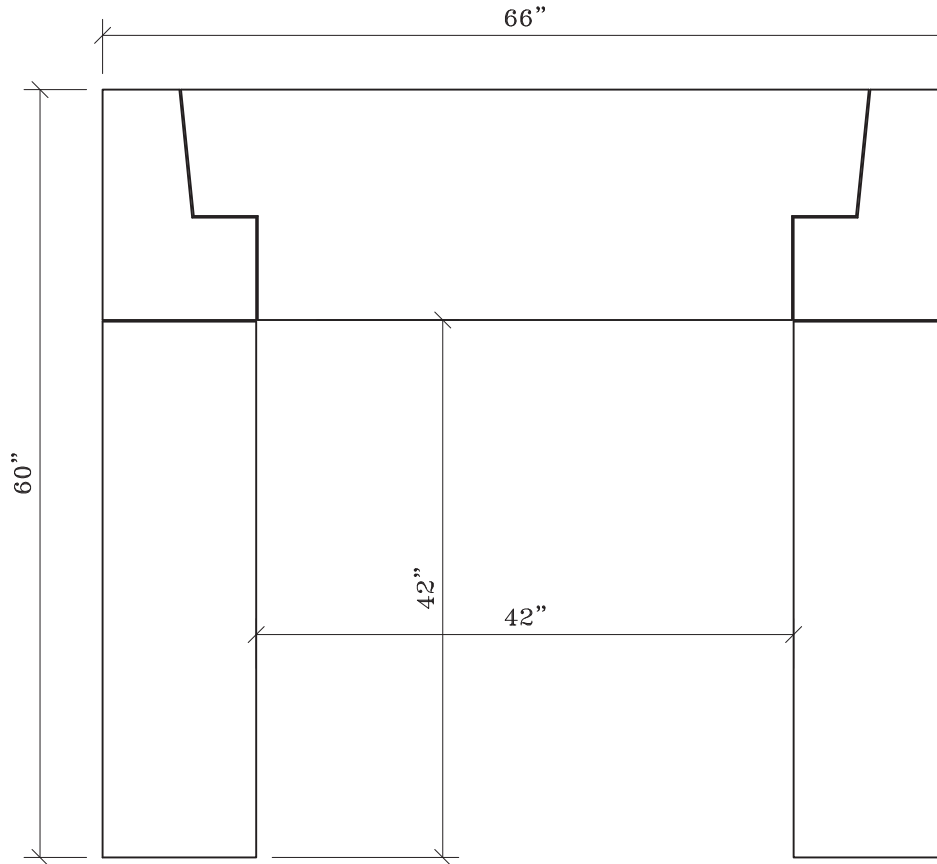

ORGANIC 3

MATERIAL
BESPOKE STONE + TILE

explorematerial.com
210.731.8453

ORGANIC 3

Style: Contemporary
Formerly Fireplace: MO-27

FRONT VIEW

SIDE VIEW

NOTE: DIMENSIONS MAY HAVE CHANGED SLIGHTLY FROM THE PREVIOUS CONDITION.
DIMENSIONS SHOWN HERE SUPERCEDE ALL PREVIOUS VERISONS OF THIS FIREPLACE.