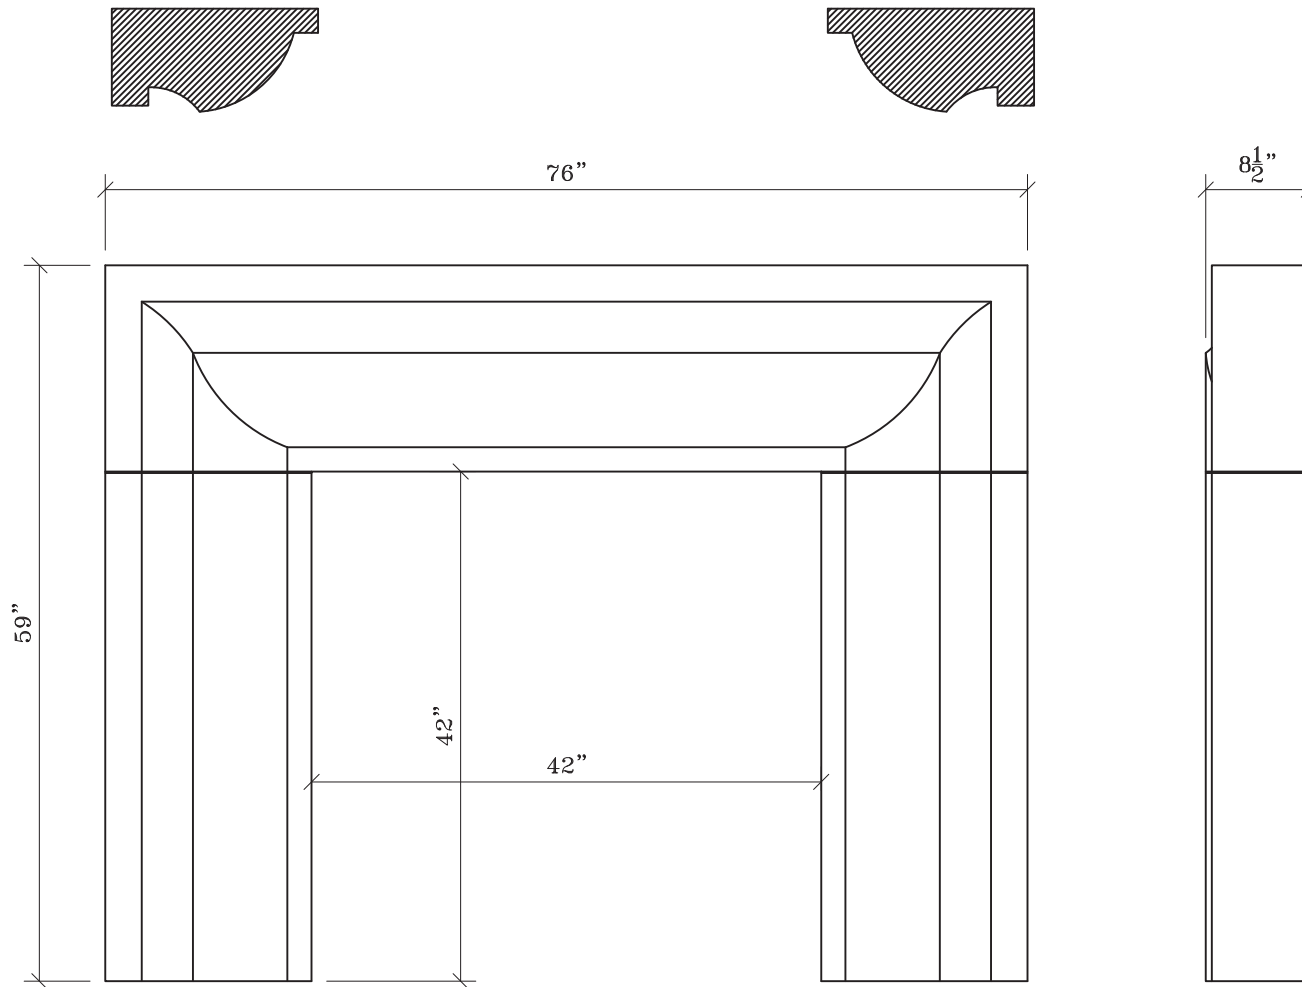

THERION

MATERIAL
BESPOKE STONE + TILE

explorematerial.com
210.731.8453

THERION

Style: Transitional
Formerly Fireplace: MO-28

FRONT VIEW

SIDE VIEW

NOTE: DIMENSIONS MAY HAVE CHANGED SLIGHTLY FROM THE PREVIOUS CONDITION.
 DIMENSIONS SHOWN HERE SUPERCEDE ALL PREVIOUS VERISONS OF THIS FIREPLACE.