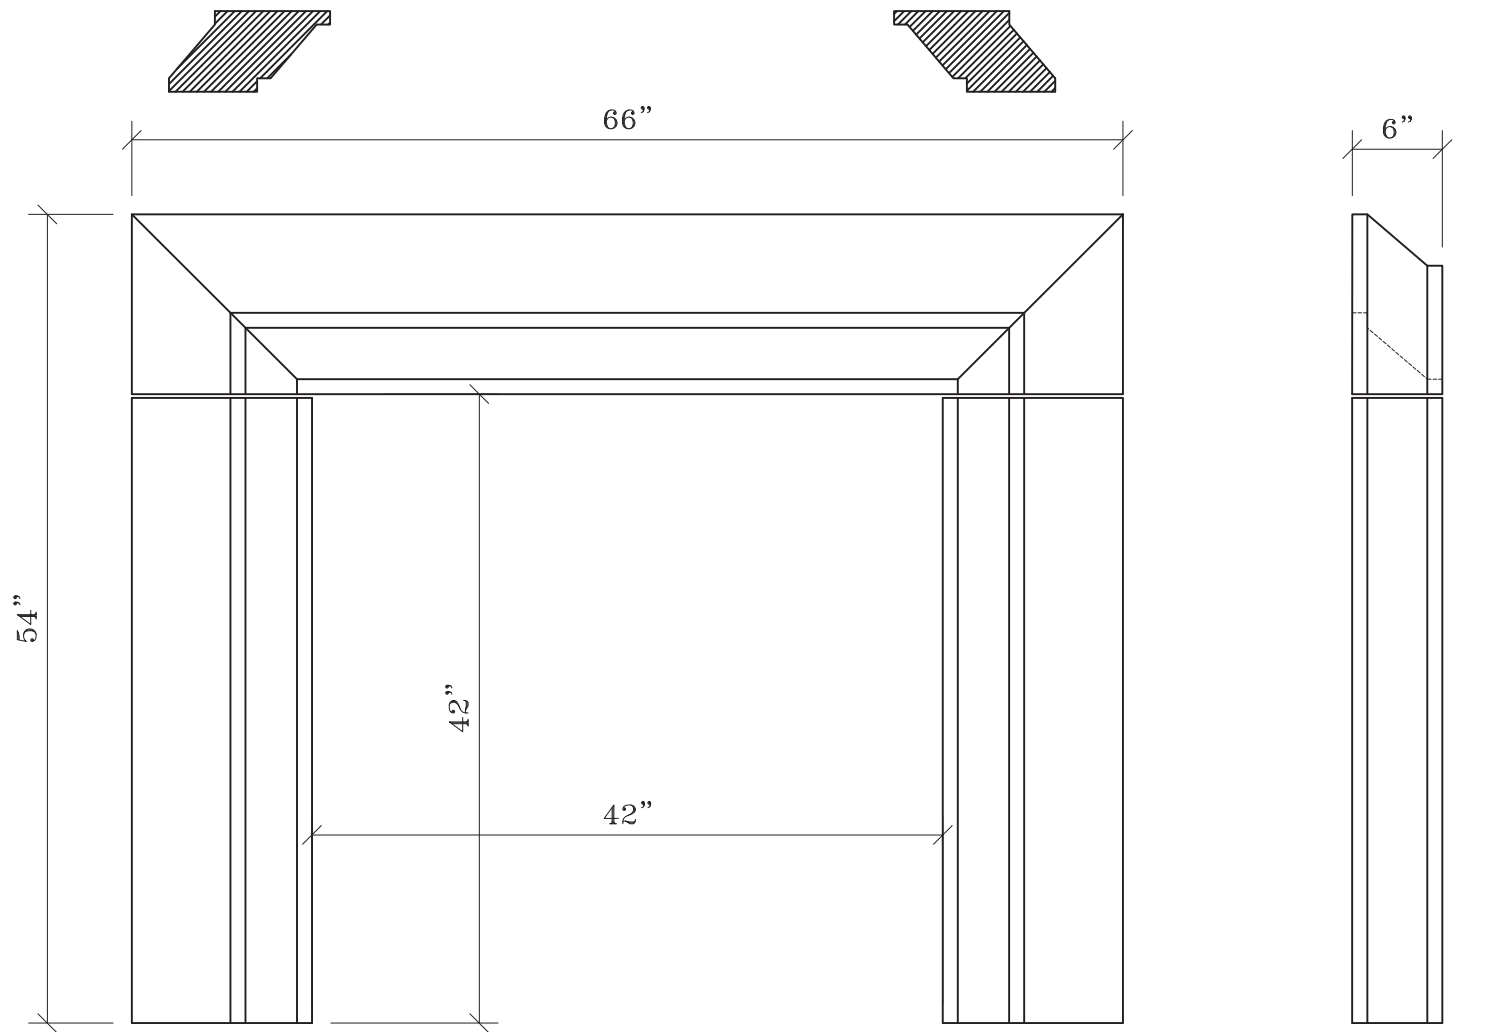

# BIRMINGHAM

Style: Transitional  
Formerly Fireplace: MO-6

**FRONT VIEW**

**SIDE VIEW**

NOTE: DIMENSIONS MAY HAVE CHANGED SLIGHTLY FROM THE PREVIOUS CONDITION.  
 DIMENSIONS SHOWN HERE SUPERCEDE ALL PREVIOUS VERISONS OF THIS FIREPLACE.