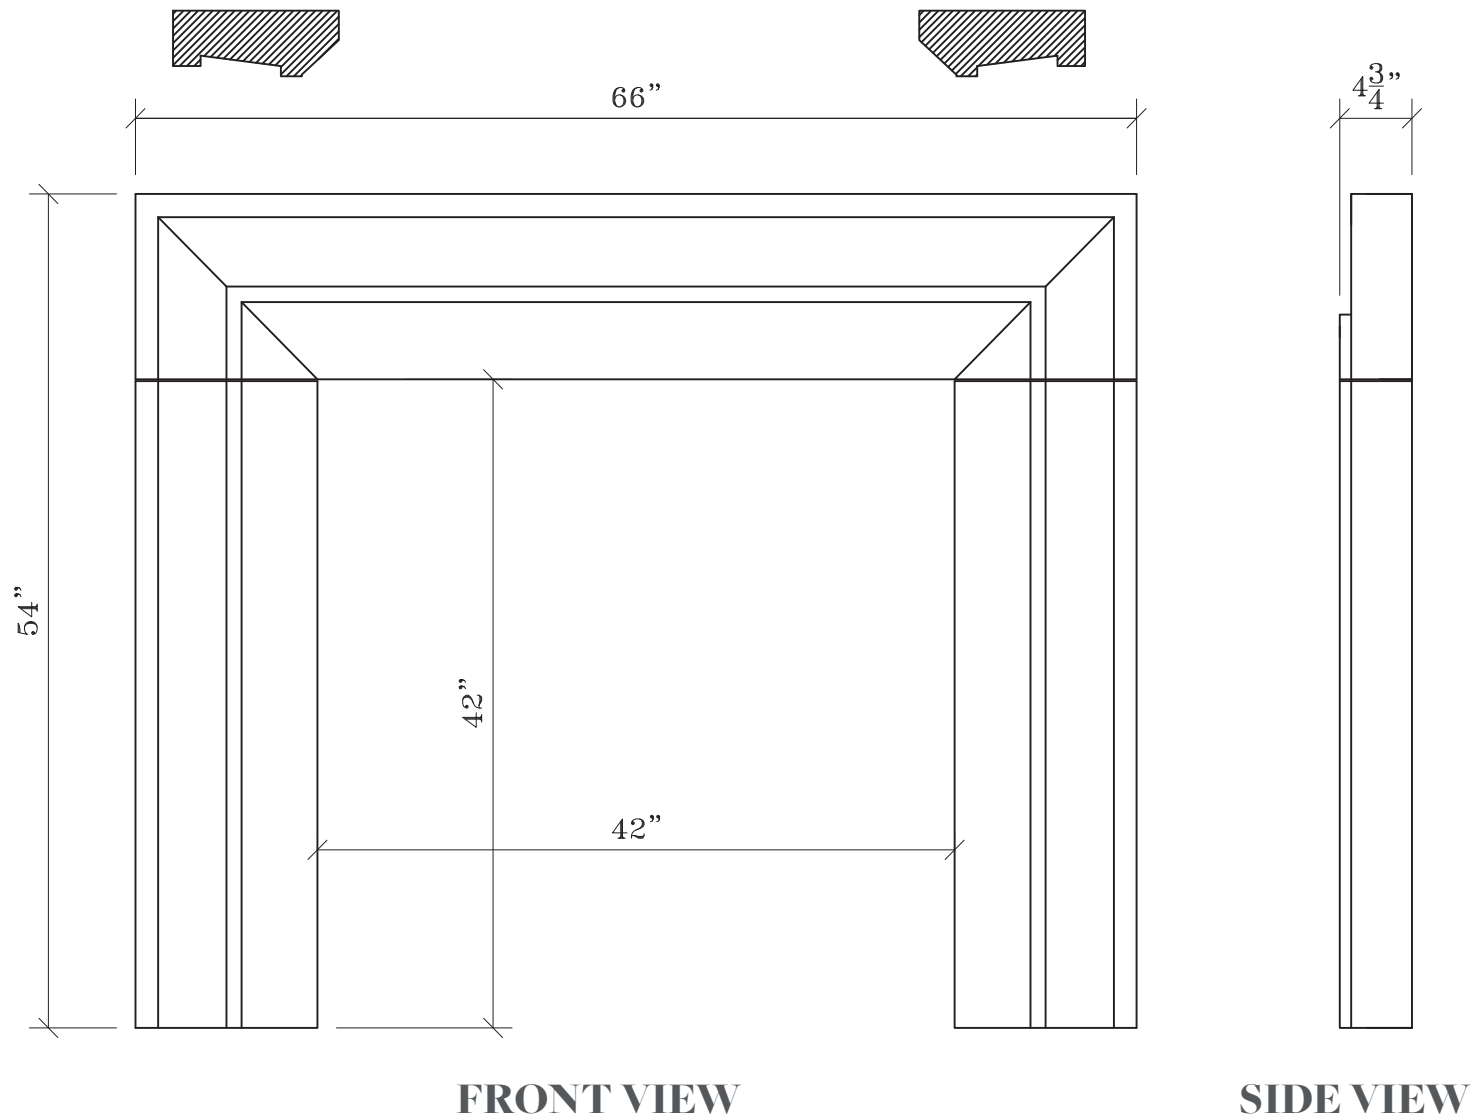

UTICA

MATERIAL
BESPOKE STONE + TILE

explorematerial.com
210.731.8453

UTICA
Style: Traditional
Formerly Fireplace: MO-8

FRONT VIEW

SIDE VIEW

NOTE: DIMENSIONS MAY HAVE CHANGED SLIGHTLY FROM THE PREVIOUS CONDITION.
 DIMENSIONS SHOWN HERE SUPERCEDE ALL PREVIOUS VERISONS OF THIS FIREPLACE.