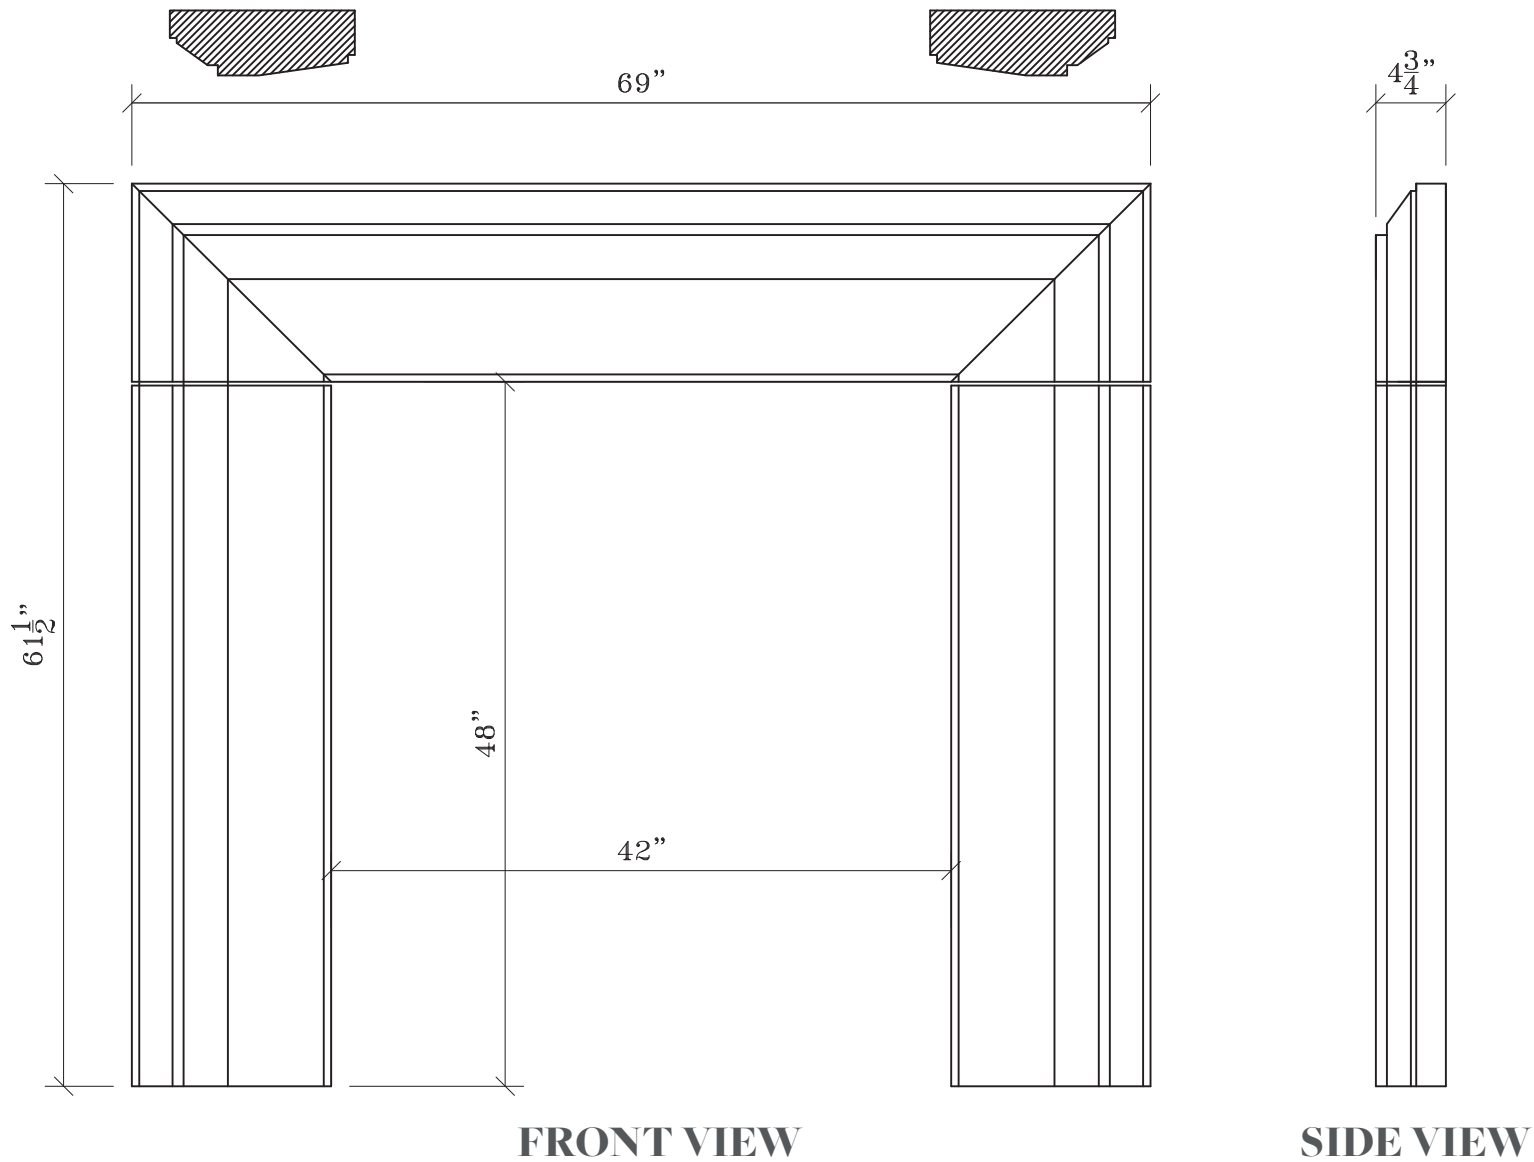

TRENTON

MATERIAL
BESPOKE STONE + TILE

explorematerial.com
210.731.8453

TRENTON

Style: Contemporary
Formerly Fireplace: MO-9

FRONT VIEW

SIDE VIEW

NOTE: DIMENSIONS MAY HAVE CHANGED SLIGHTLY FROM THE PREVIOUS CONDITION.
 DIMENSIONS SHOWN HERE SUPERCEDE ALL PREVIOUS VERISONS OF THIS FIREPLACE.