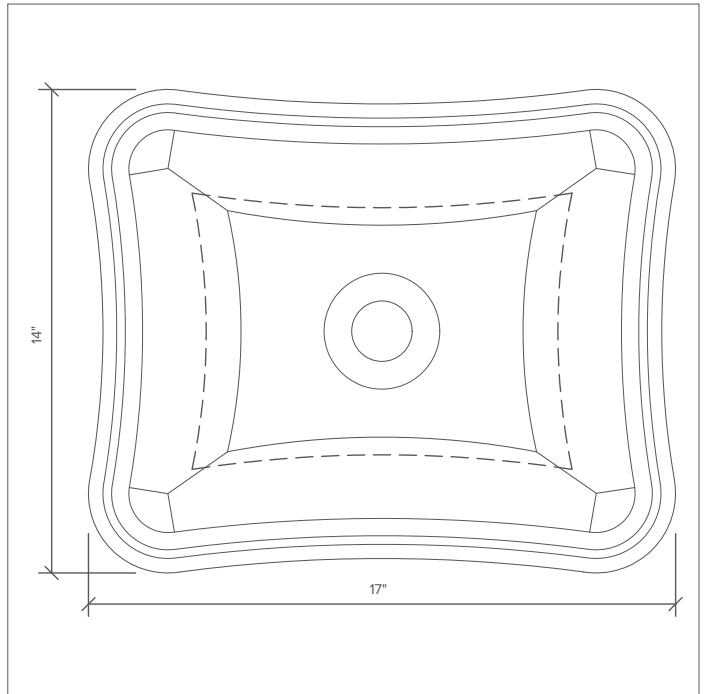

MCGAHA COLLECTION: SINKS

GIOVANNI

Shown in Danby Marble / Honed

COLOR OPTIONS:

AVAILABLE AS DECK MOUNT OR WALL MOUNT.
AVAILABLE IN HONED OR CHISELED FINISH.

*Available 2024