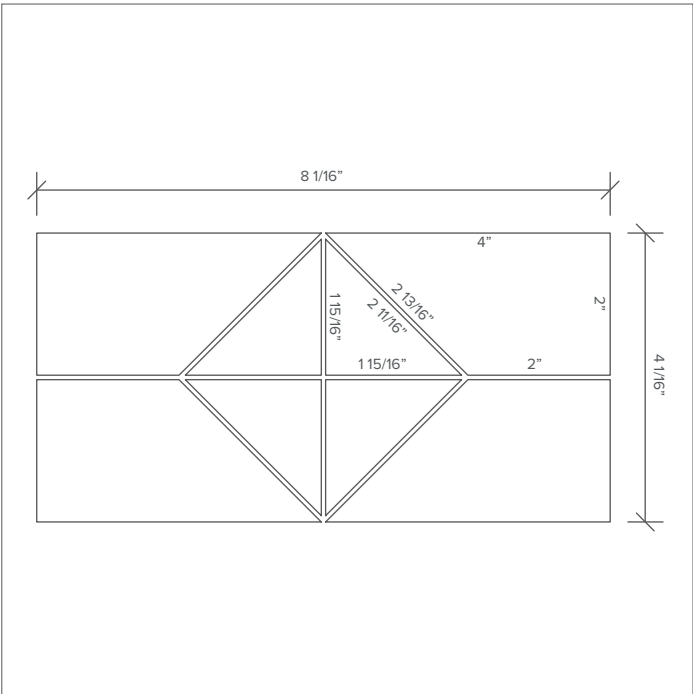

MCGAHA COLLECTION: MOSAICS

VERNAZZA (SMALL)

Shown in Nero Marble / Montclair Marble (Honed)

COLOR COMBINATIONS:

Honed or Polished

*Available 2024