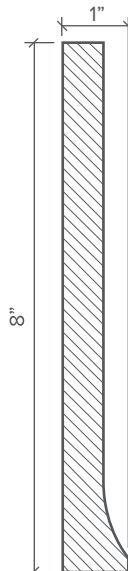

East Coast

Standard Length: 12"

Available in Additional Colors & Custom Lengths

CROWN

CASE

PANEL

CHAIR RAIL

BASE