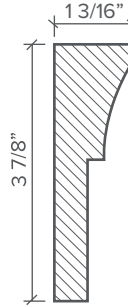

East Coast

Standard Length: 12"

Available in Additional Colors & Custom Lengths

CROWN

CASE

PANEL

CHAIR RAIL

BASE