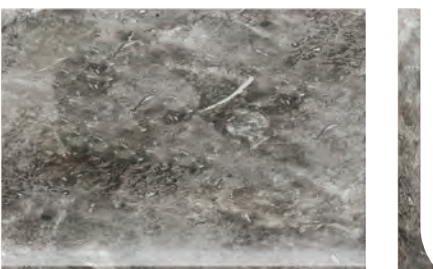

East Coast

Standard Length: 12"

Available in Additional Colors & Custom Lengths

CROWN

CASE

PANEL

CHAIR RAIL

BASE

Shown in Argento Marble

MATERIAL

BESPOKE STONE + TILE

www.ExploreMaterial.com

Disclaimer: Nature stones are products of nature. Variations in color, pattern, texture, and veining are inherent and these differences should be considered the beauty of natural stone. Shade variation is also an inherent part of ceramic tile and natural stone and shade matching cannot be guaranteed. Purchaser acknowledges that the actual stone or ceramic tile delivered may differ from the sample or picture(s) shown. Always request samples of present stock and check material prior to installation. Use constitutes acceptance.