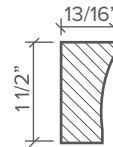

East Coast

Standard Length: 12"

Available in Additional Colors & Custom Lengths

CROWN

CASE

PANEL

CHAIR RAIL

BASE